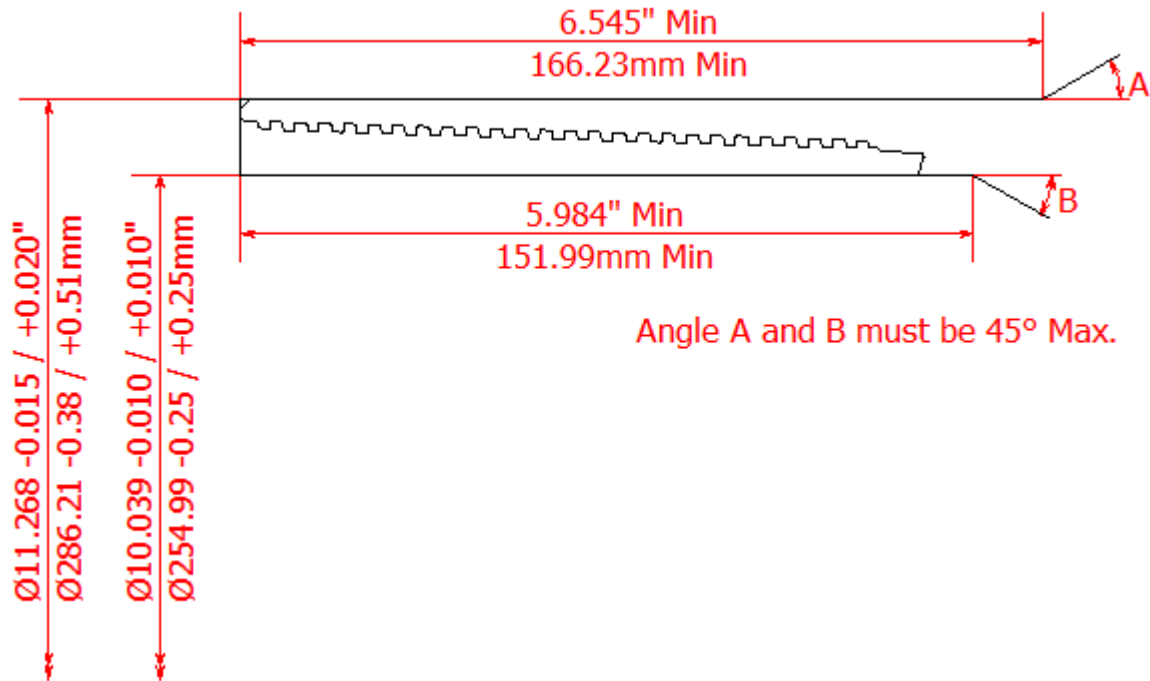

BLANKING DIMENSIONS FOR 10 3/4" x 51lb/ft (273.05mm x 11.43mm WT)

HSC COUPLING (REGULAR OD)

HSC COUPLING (SPECIAL CLEARANCE OD)

HSC PIN