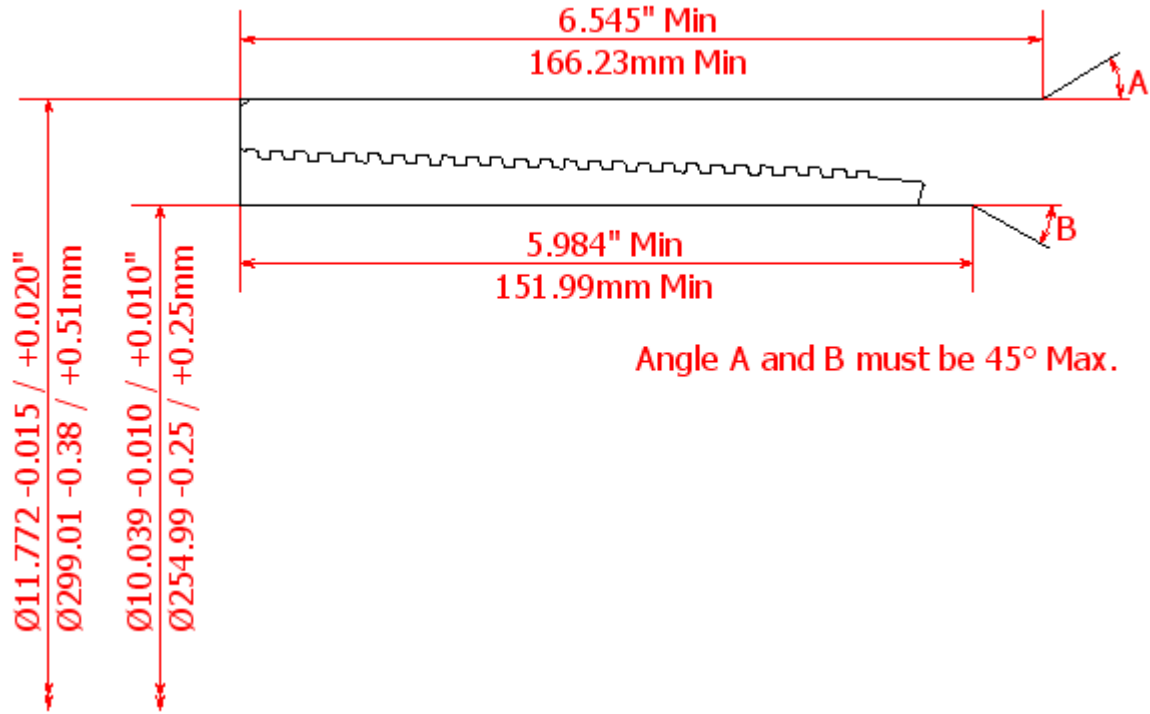

BLANKING DIMENSIONS FOR 10 3/4" x 51lb/ft (273.05mm x 11.43mm WT)

HSC COUPLING (REGULAR OD)

HSC COUPLING (SPECIAL CLEARANCE OD)

HSC PIN