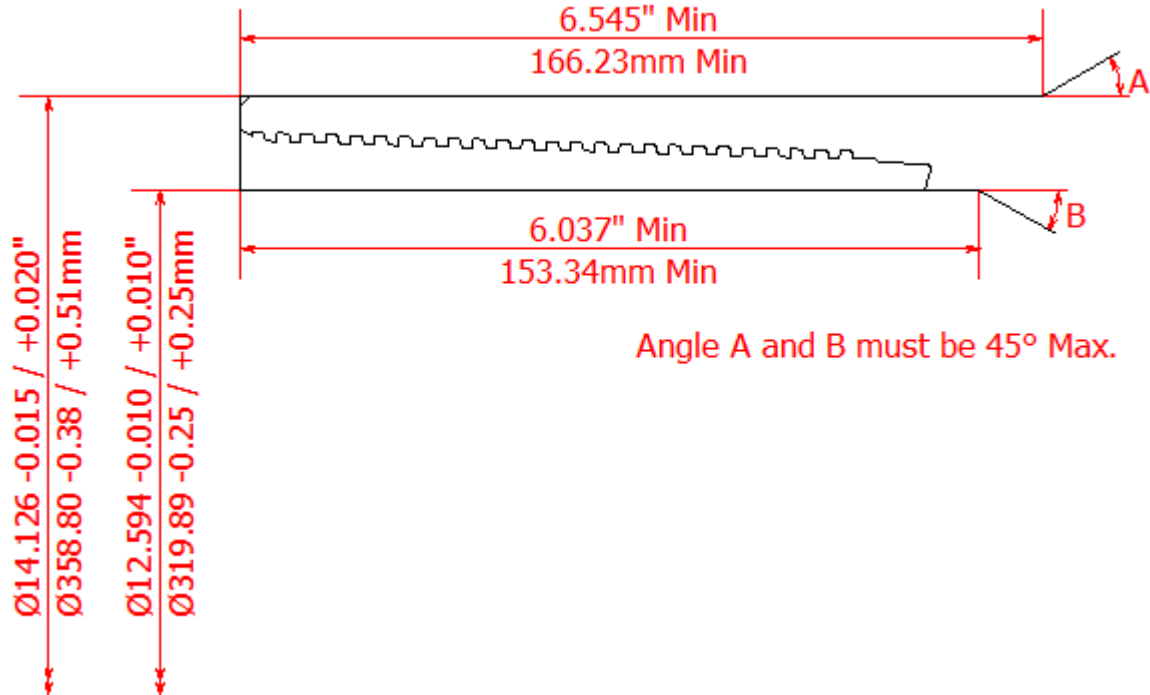

BLANKING DIMENSIONS FOR 13 3/8" x 80.7lb/ft (339.72mm x 14.73mm WT)

HSC COUPLING (REGULAR OD)

HSC COUPLING (SPECIAL CLEARANCE OD)

HSC PIN