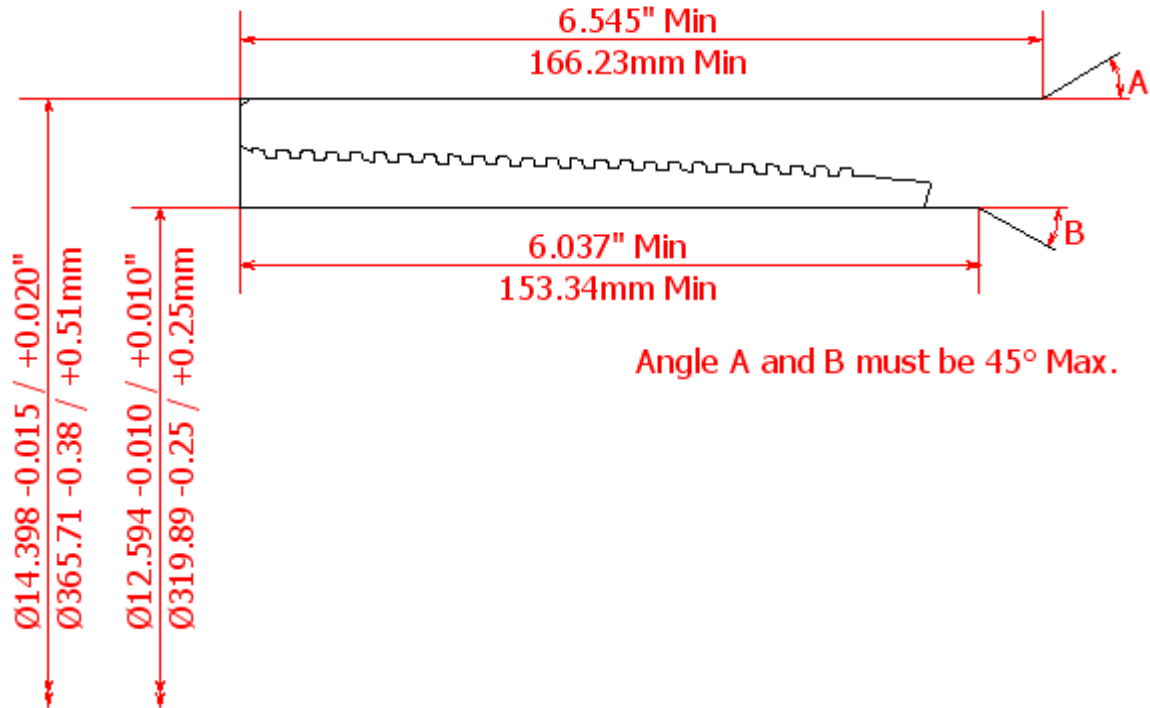

BLANKING DIMENSIONS FOR 13 3/8" x 80.7lb/ft (339.72mm x 14.73mm WT)

HSC COUPLING (REGULAR OD)

HSC COUPLING (SPECIAL CLEARANCE OD)

HSC PIN