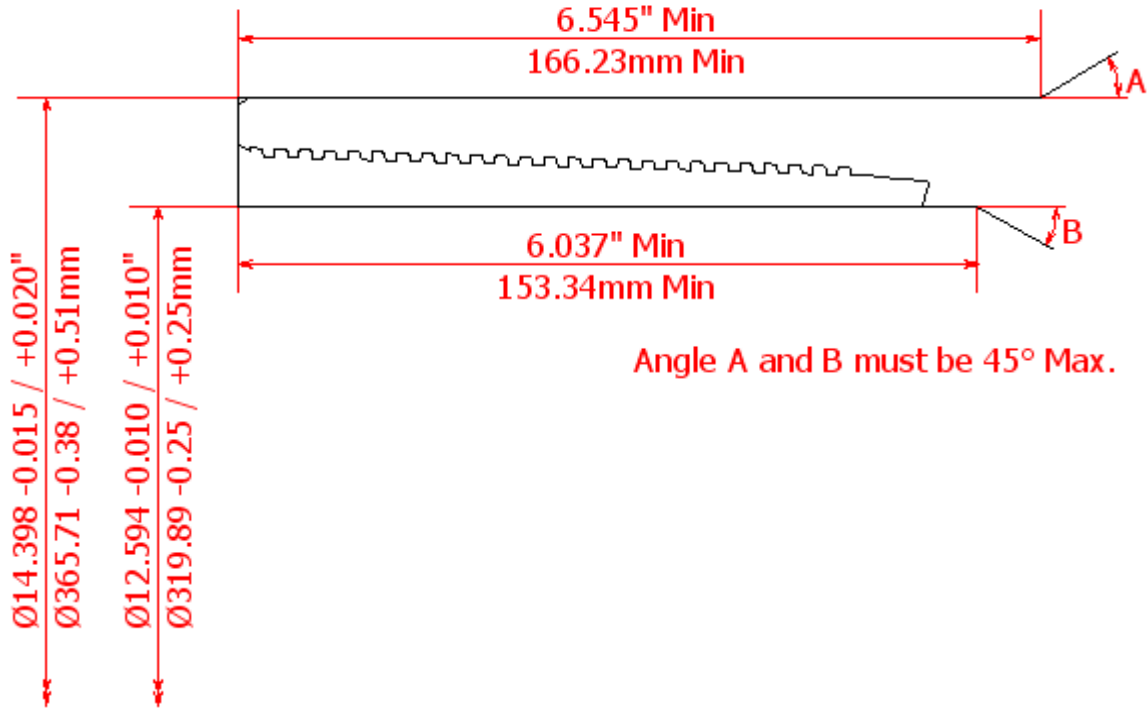

BLANKING DIMENSIONS FOR 13 3/8" x 85lb/ft (339.72mm x 15.44mm WT)

HSC COUPLING (REGULAR OD)

HSC COUPLING (SPECIAL CLEARANCE OD)

HSC PIN