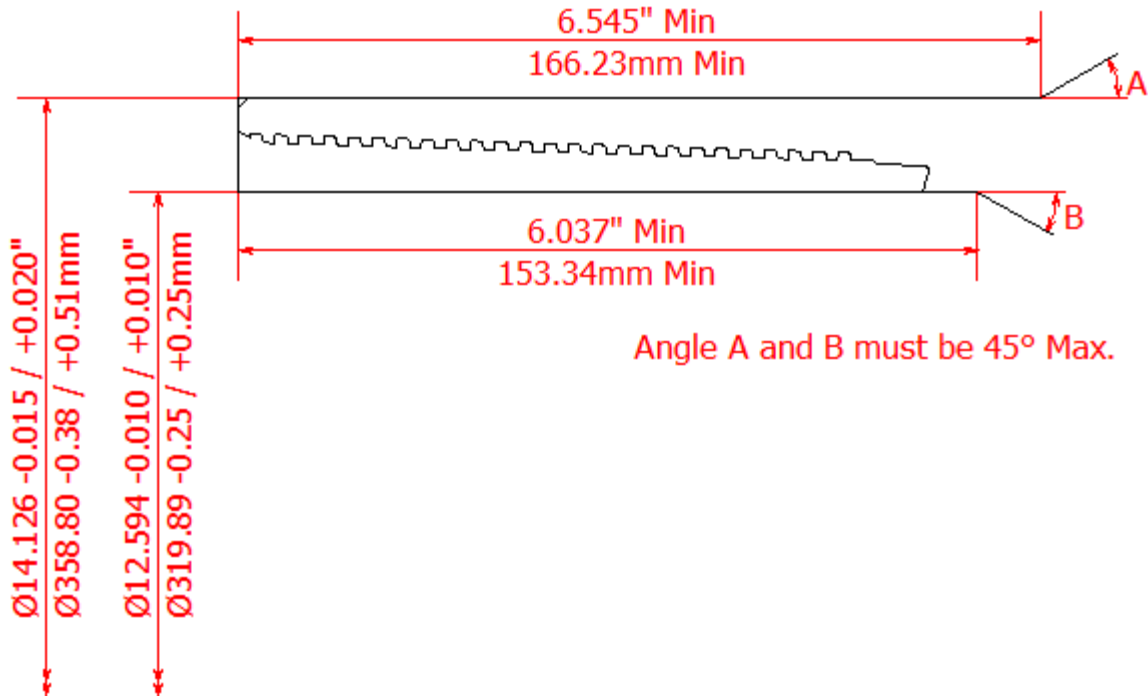

BLANKING DIMENSIONS FOR 13 3/8" x 85lb/ft (339.72mm x 15.44mm WT)

HSC COUPLING (REGULAR OD)

HSC COUPLING (SPECIAL CLEARANCE OD)

HSC PIN