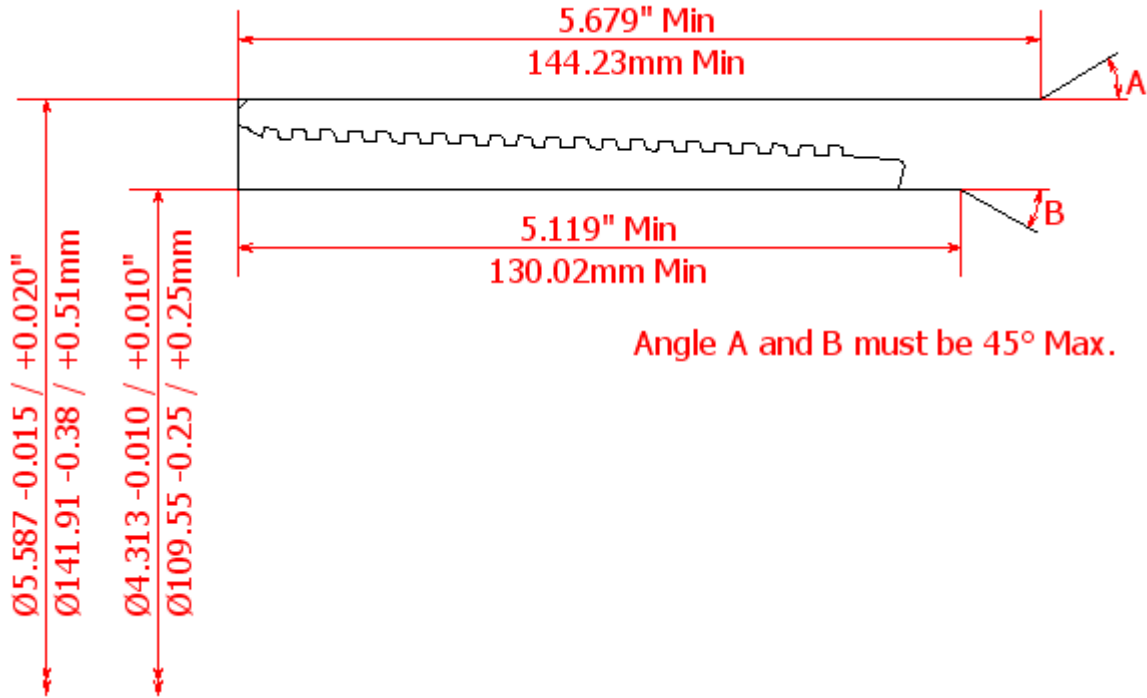

BLANKING DIMENSIONS FOR 5" x 21.4lb/ft (127.0mm x 11.1mm WT)

HSC COUPLING (REGULAR OD)

HSC COUPLING (SPECIAL CLEARANCE OD)

HSC PIN