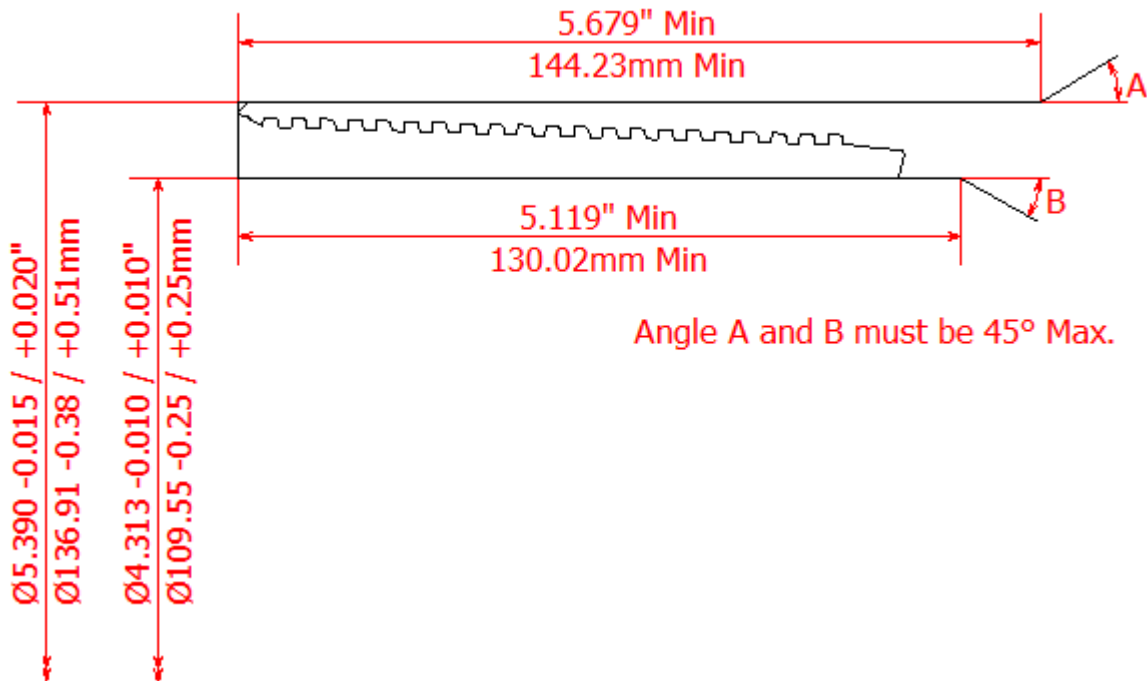

BLANKING DIMENSIONS FOR 5" x 21.4lb/ft (127.0mm x 11.1mm WT)

HSC COUPLING (REGULAR OD)

HSC COUPLING (SPECIAL CLEARANCE OD)

HSC PIN