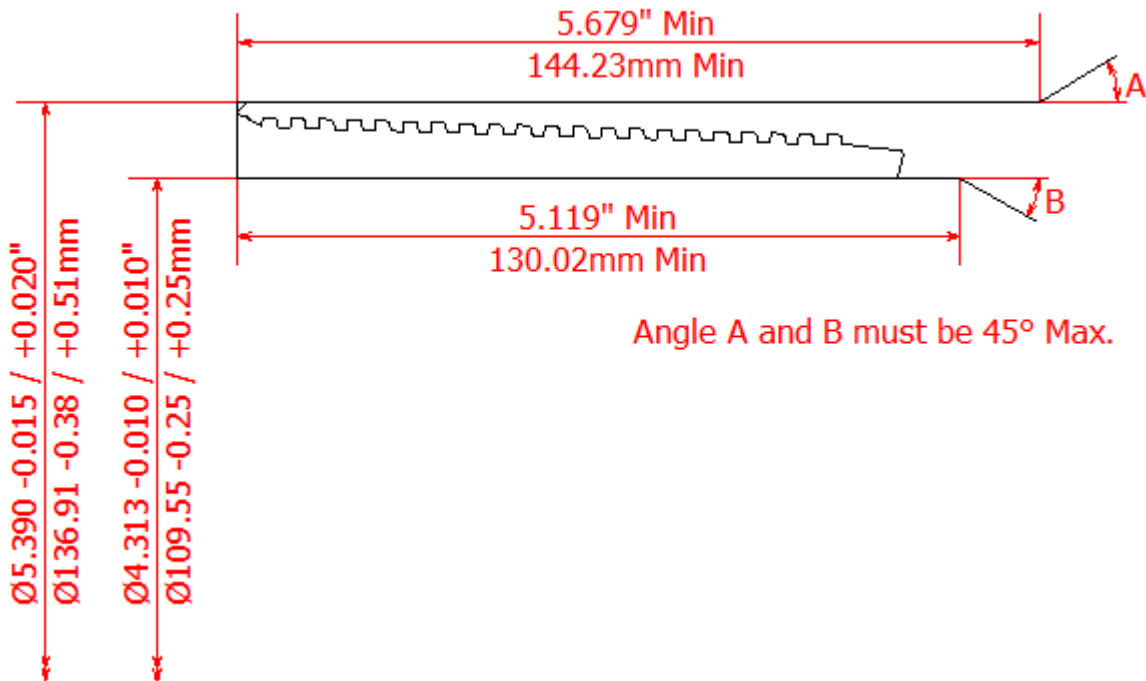

BLANKING DIMENSIONS FOR 5" x 23.2lb/ft (127.0mm x 12.14mm WT)

HSC COUPLING (REGULAR OD)

HSC COUPLING (SPECIAL CLEARANCE OD)

HSC PIN