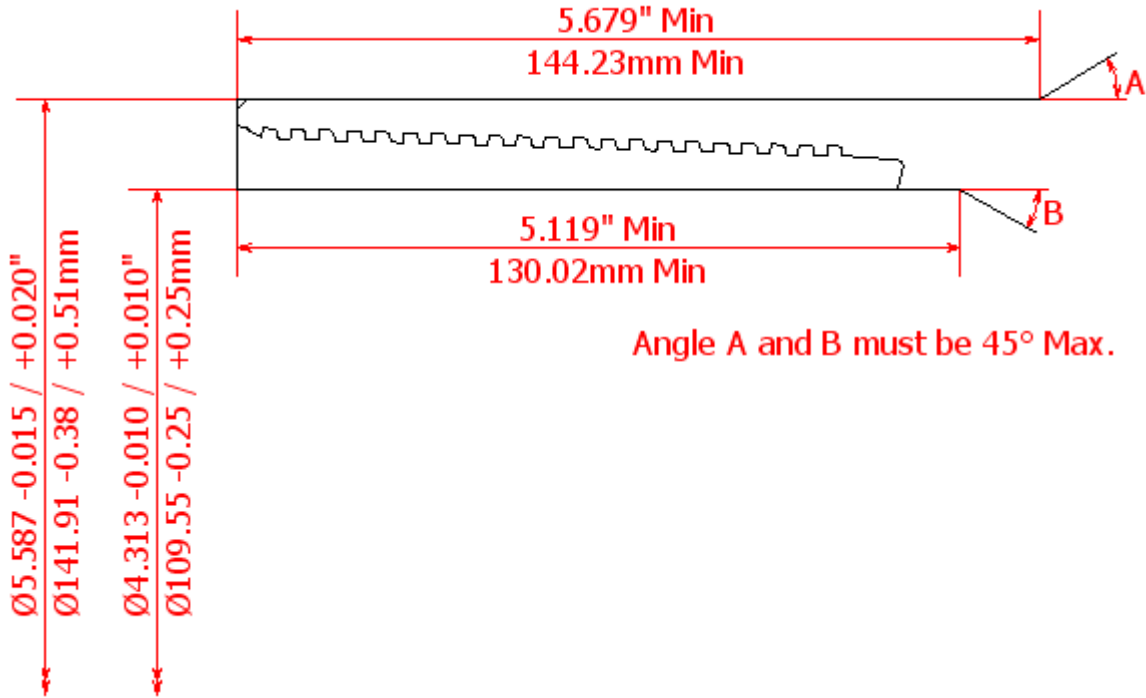

BLANKING DIMENSIONS FOR 5" x 23.2lb/ft (127.0mm x 12.14mm WT)

HSC COUPLING (REGULAR OD)

HSC COUPLING (SPECIAL CLEARANCE OD)

HSC PIN