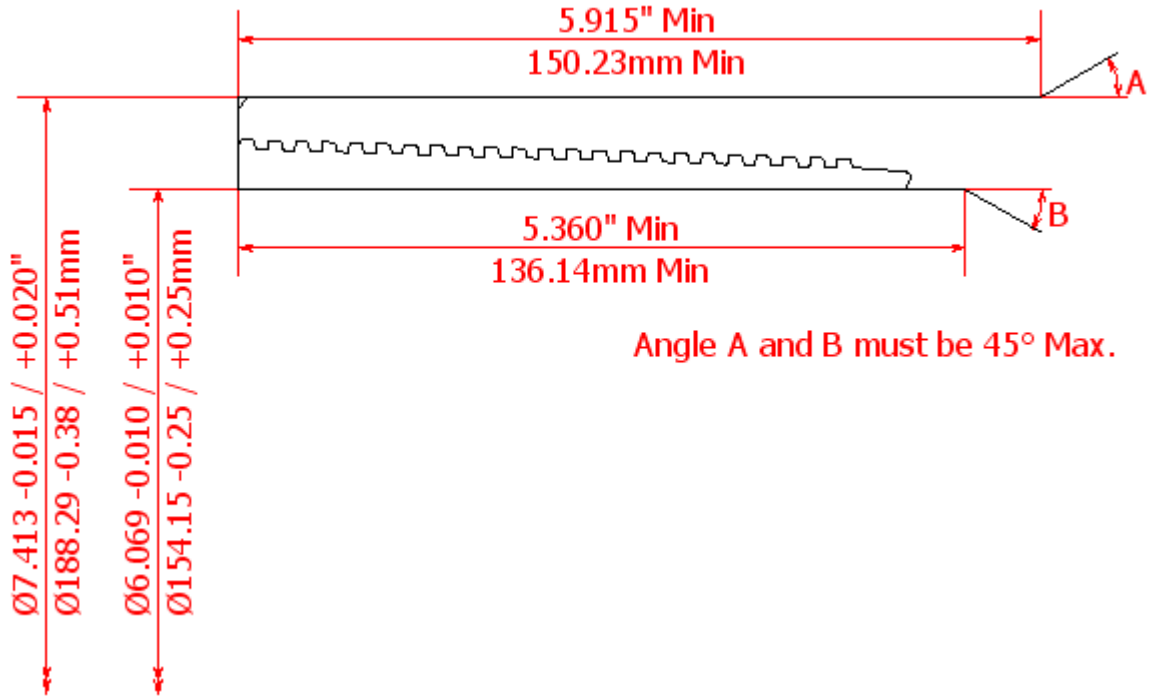

BLANKING DIMENSIONS FOR 6 5/8" x 20.0lb/ft (168.28mm x 7.32mm WT)

HSC COUPLING (REGULAR OD)

HSC COUPLING (SPECIAL CLEARANCE OD)

HSC PIN