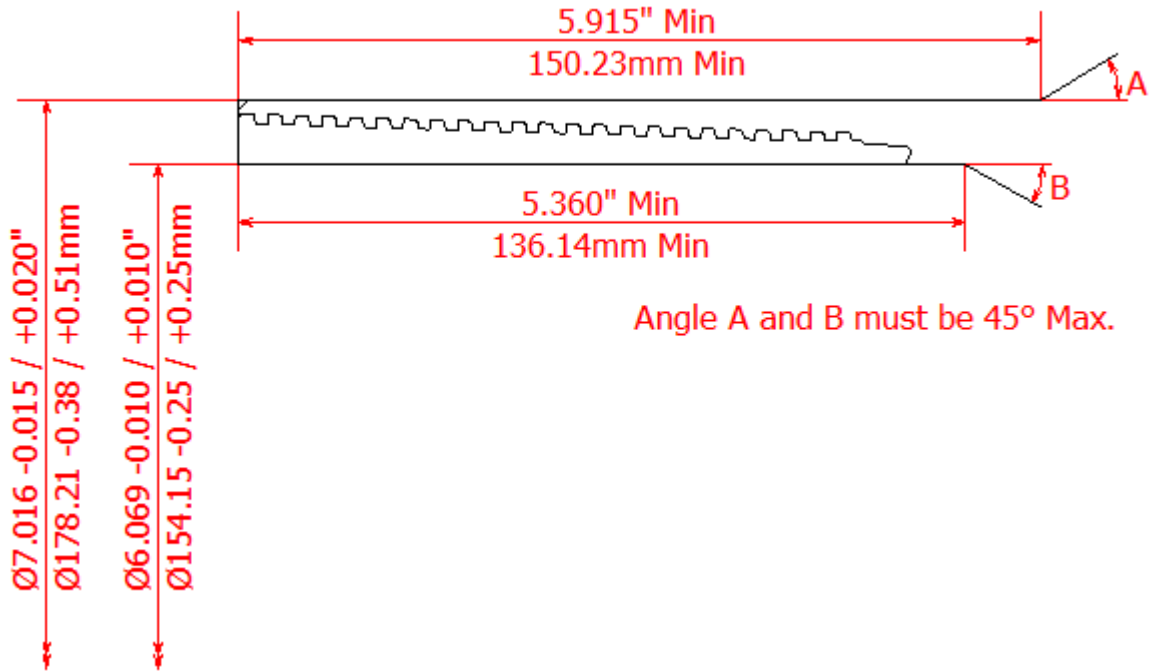

BLANKING DIMENSIONS FOR 6 5/8" x 20.0lb/ft (168.28mm x 7.32mm WT)

HSC COUPLING (REGULAR OD)

HSC COUPLING (SPECIAL CLEARANCE OD)

HSC PIN