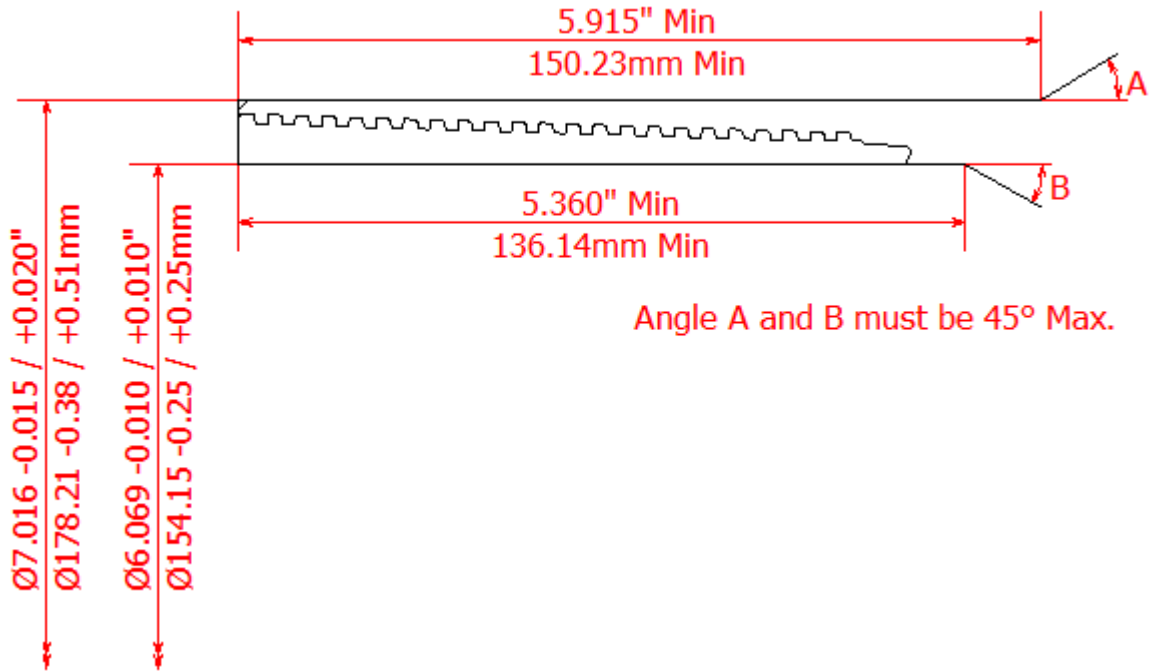

BLANKING DIMENSIONS FOR 6 5/8" x 23.2lb/ft (168.28mm x 8.38mm WT)

HSC COUPLING (REGULAR OD)

HSC COUPLING (SPECIAL CLEARANCE OD)

HSC PIN