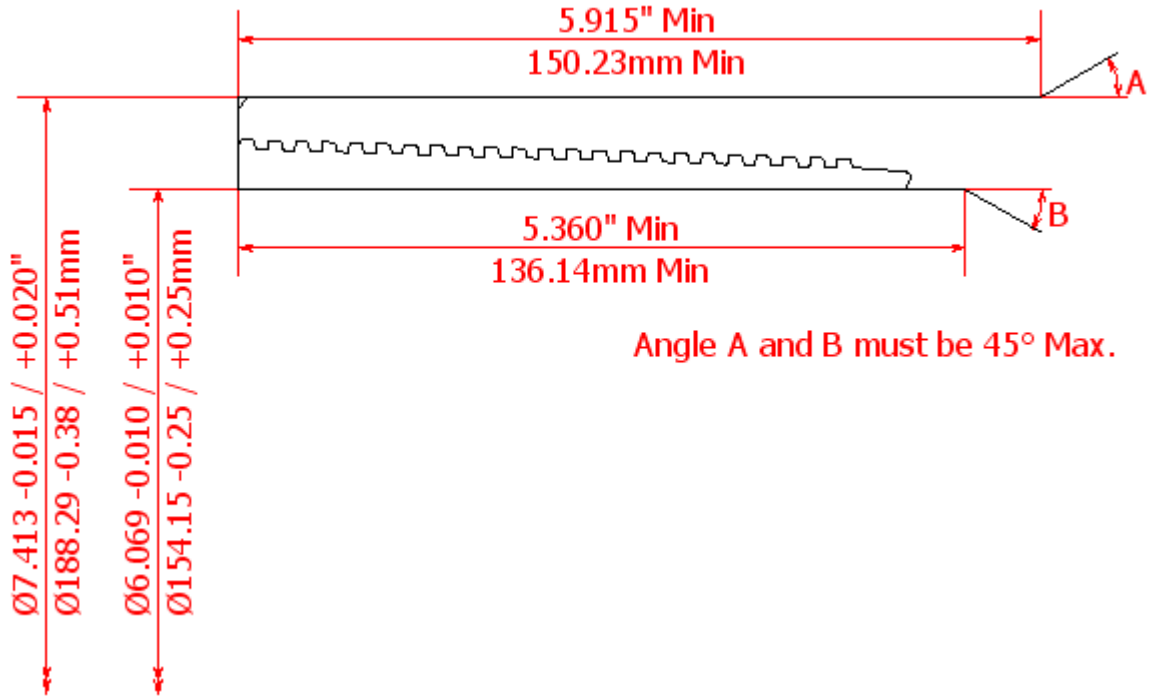

BLANKING DIMENSIONS FOR 6 5/8" x 23.2lb/ft (168.28mm x 8.38mm WT)

HSC COUPLING (REGULAR OD)

HSC COUPLING (SPECIAL CLEARANCE OD)

HSC PIN