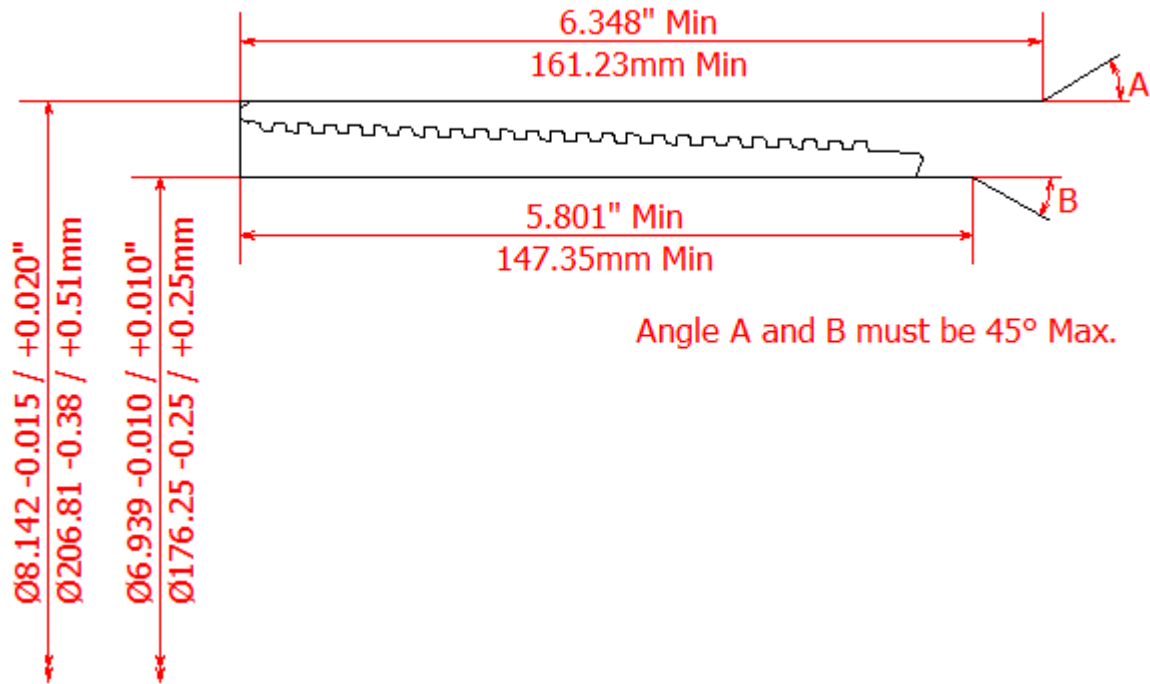

BLANKING DIMENSIONS FOR 7 5/8" x 35.8lb/ft (193.68mm x 11.81mm WT)

HSC COUPLING (REGULAR OD)

HSC COUPLING (SPECIAL CLEARANCE OD)

HSC PIN