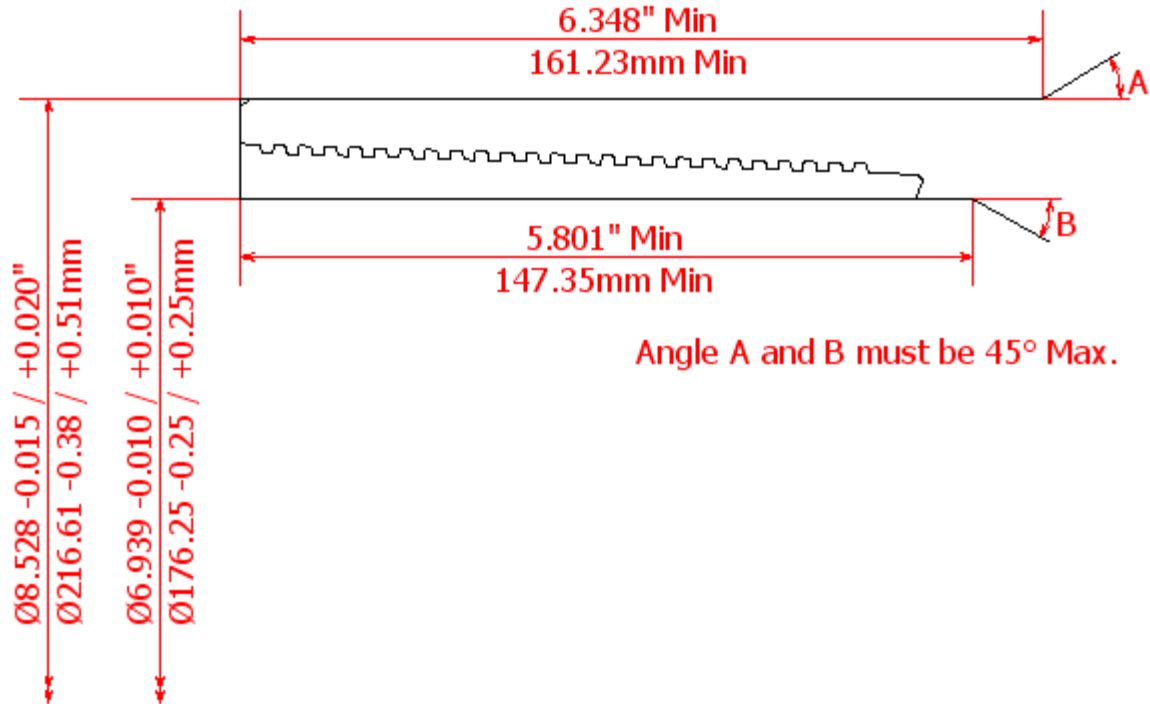

BLANKING DIMENSIONS FOR 7 5/8" x 35.8lb/ft (193.68mm x 11.81mm WT)

HSC COUPLING (REGULAR OD)

HSC COUPLING (SPECIAL CLEARANCE OD)

HSC PIN