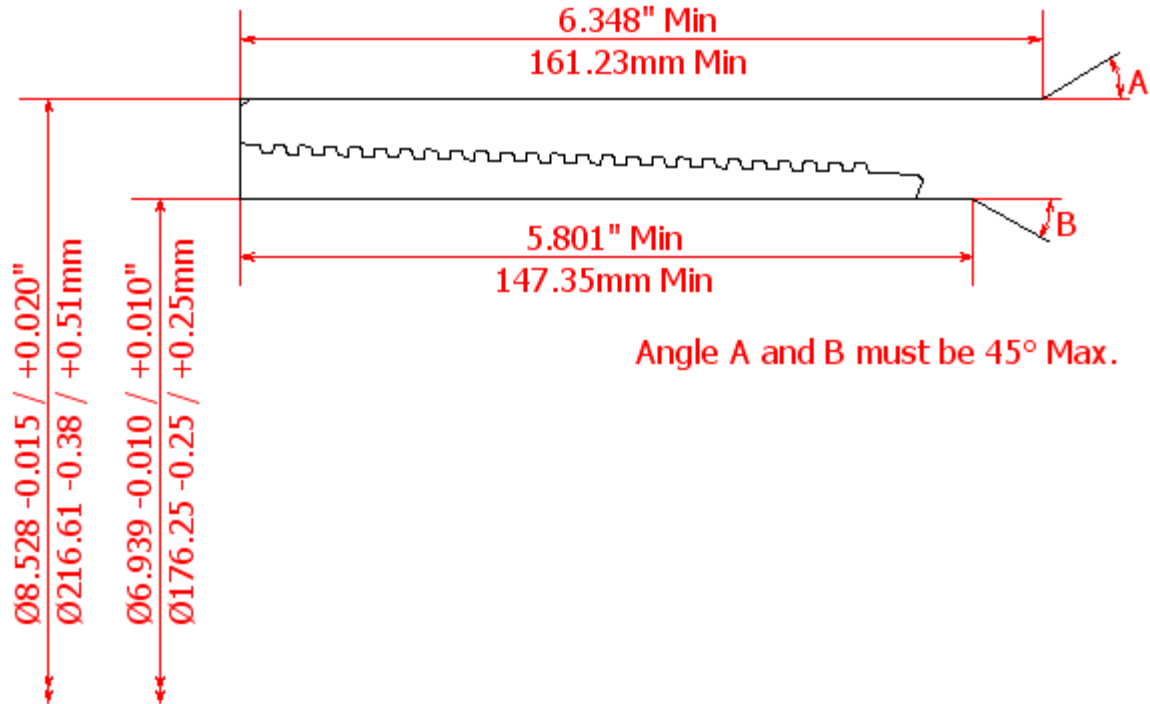

BLANKING DIMENSIONS FOR 7 5/8" x 45.3lb/ft (193.68mm x 15.11mm WT)

HSC COUPLING (REGULAR OD)

HSC COUPLING (SPECIAL CLEARANCE OD)

HSC PIN