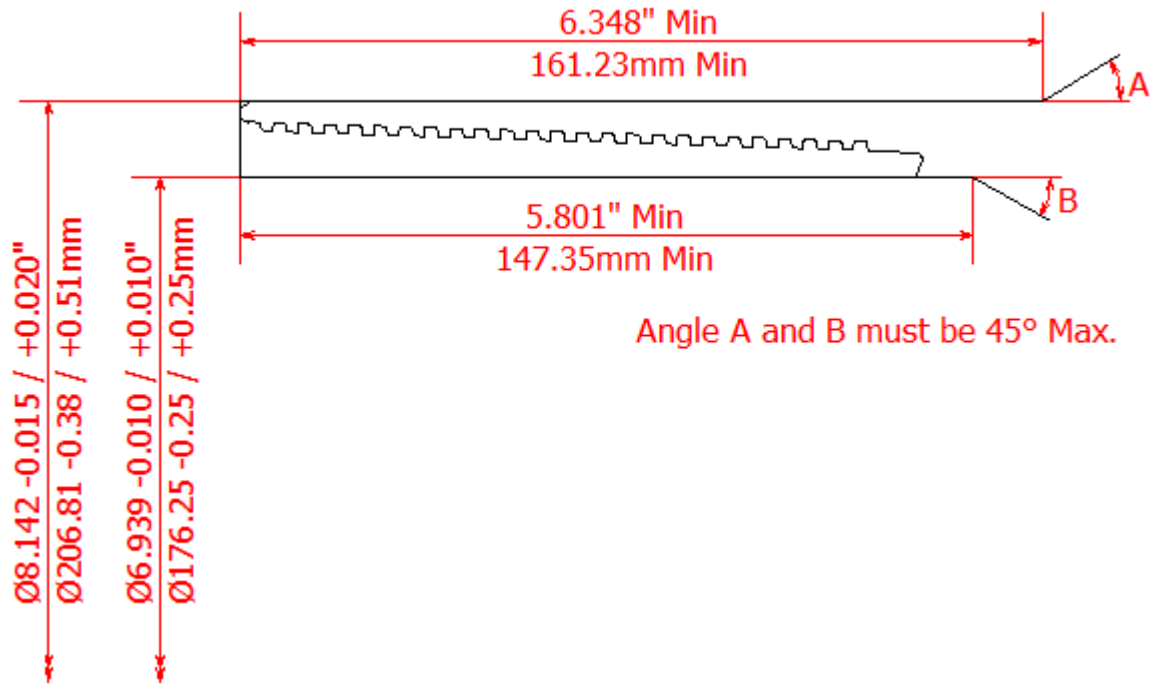

BLANKING DIMENSIONS FOR 7 5/8" x 45.3lb/ft (193.68mm x 15.11mm WT)

HSC COUPLING (REGULAR OD)

HSC COUPLING (SPECIAL CLEARANCE OD)

HSC PIN