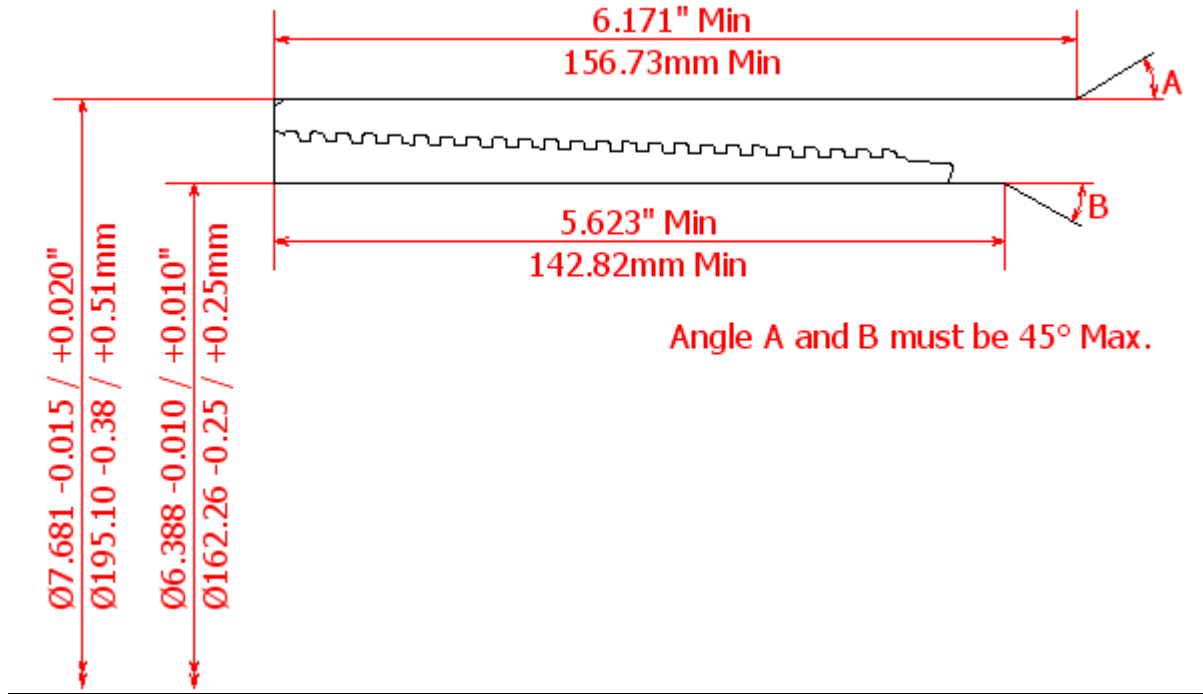

BLANKING DIMENSIONS FOR 7" x 26lb/ft (177.8mm x 9.19mm WT)

HSC COUPLING (REGULAR OD)

HSC COUPLING (SPECIAL CLEARANCE OD)

HSC PIN