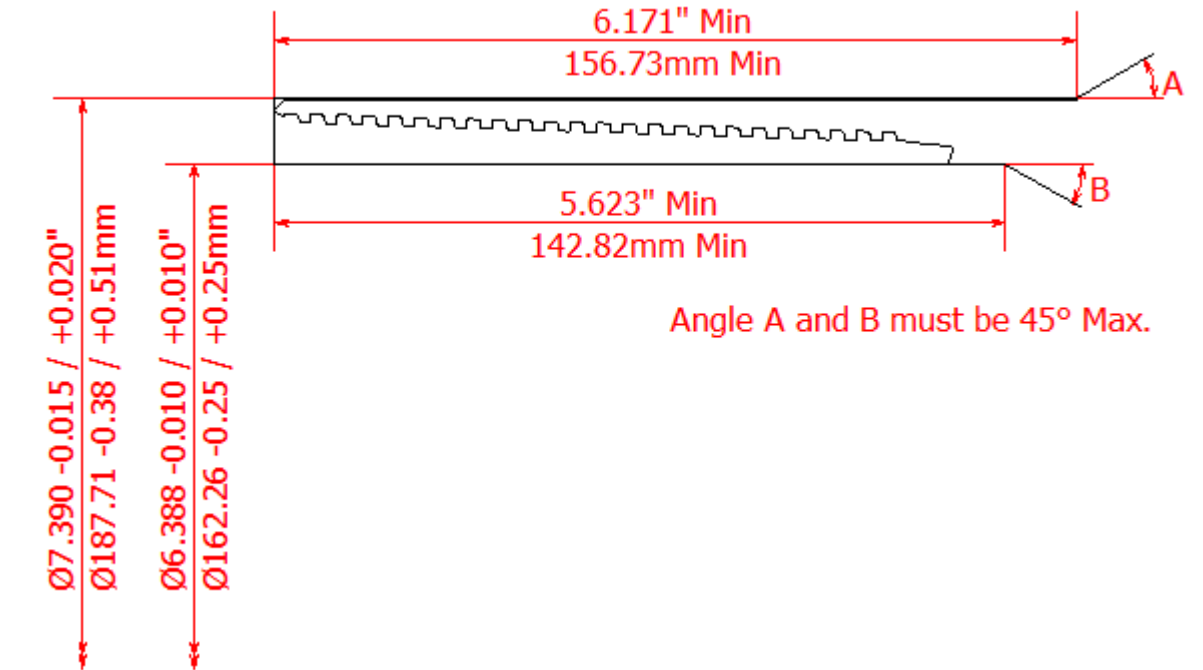

BLANKING DIMENSIONS FOR 7" x 26lb/ft (177.8mm x 9.19mm WT)

HSC COUPLING (REGULAR OD)

HSC COUPLING (SPECIAL CLEARANCE OD)

HSC PIN