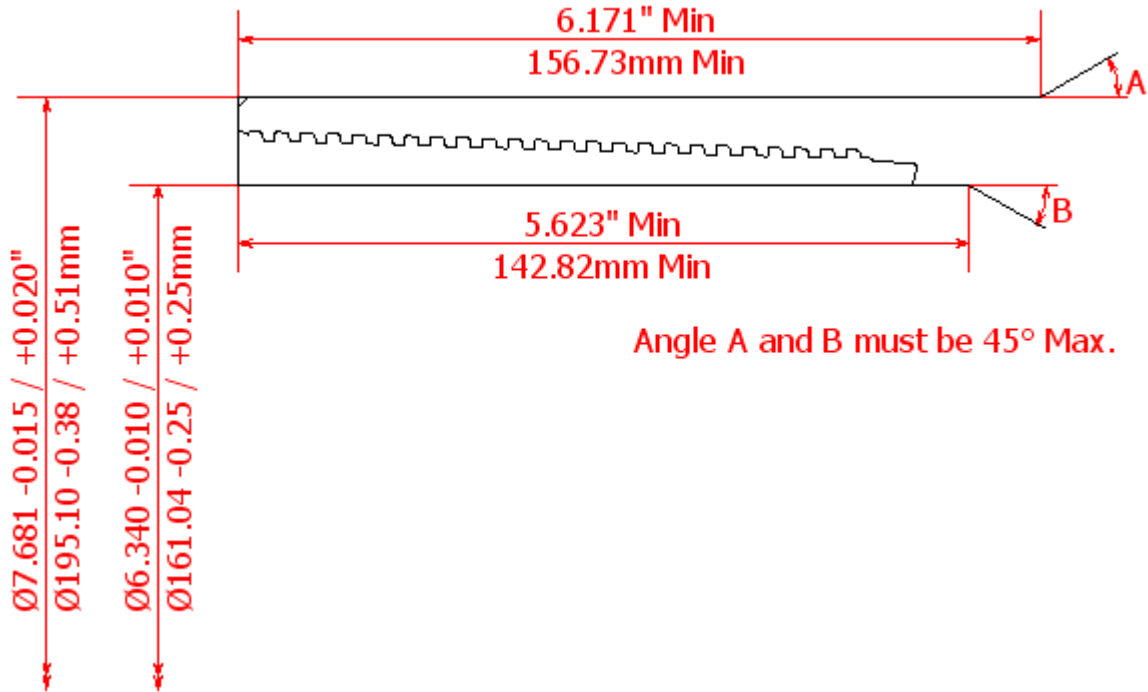

BLANKING DIMENSIONS FOR 7" x 32lb/ft (177.8mm x 11.51mm WT)

HSC COUPLING (REGULAR OD)

HSC COUPLING (SPECIAL CLEARANCE OD)

HSC PIN