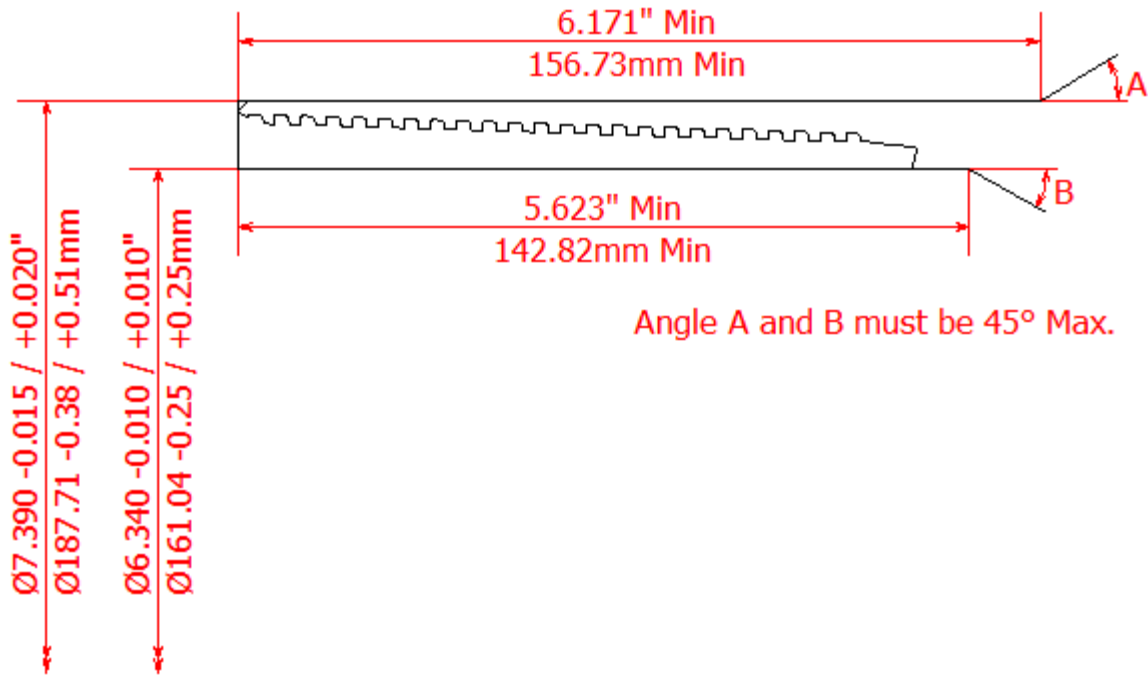

BLANKING DIMENSIONS FOR 7" x 32lb/ft (177.8mm x 11.51mm WT)

HSC COUPLING (REGULAR OD)

HSC COUPLING (SPECIAL CLEARANCE OD)

HSC PIN