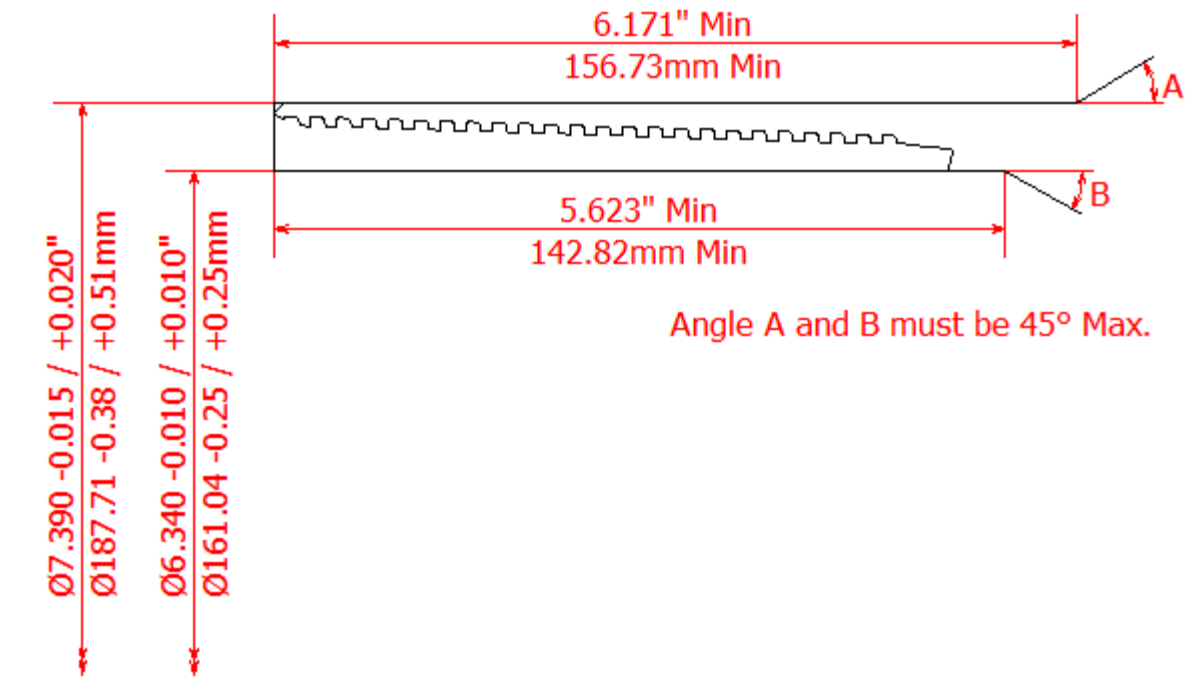

BLANKING DIMENSIONS FOR 7" x 38lb/ft (177.8mm x 13.72mm WT)

HSC COUPLING (REGULAR OD)

HSC COUPLING (SPECIAL CLEARANCE OD)

HSC PIN