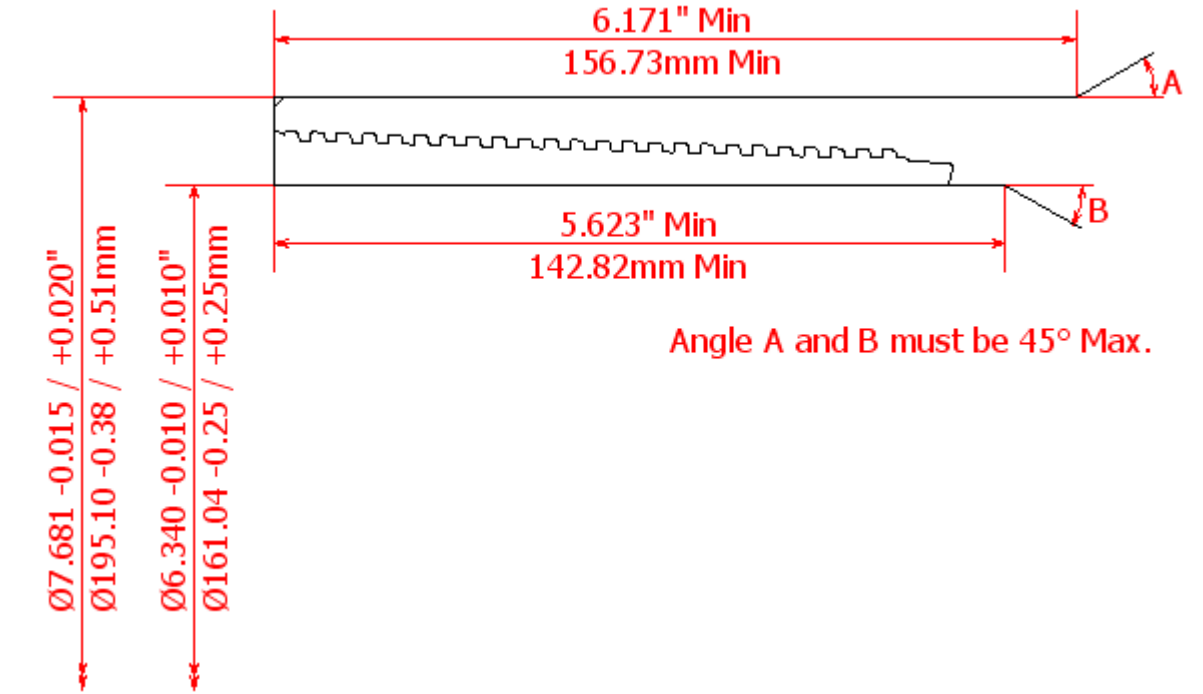

BLANKING DIMENSIONS FOR 7" x 38lb/ft (177.8mm x 13.72mm WT)

HSC COUPLING (REGULAR OD)

HSC COUPLING (SPECIAL CLEARANCE OD)

HSC PIN