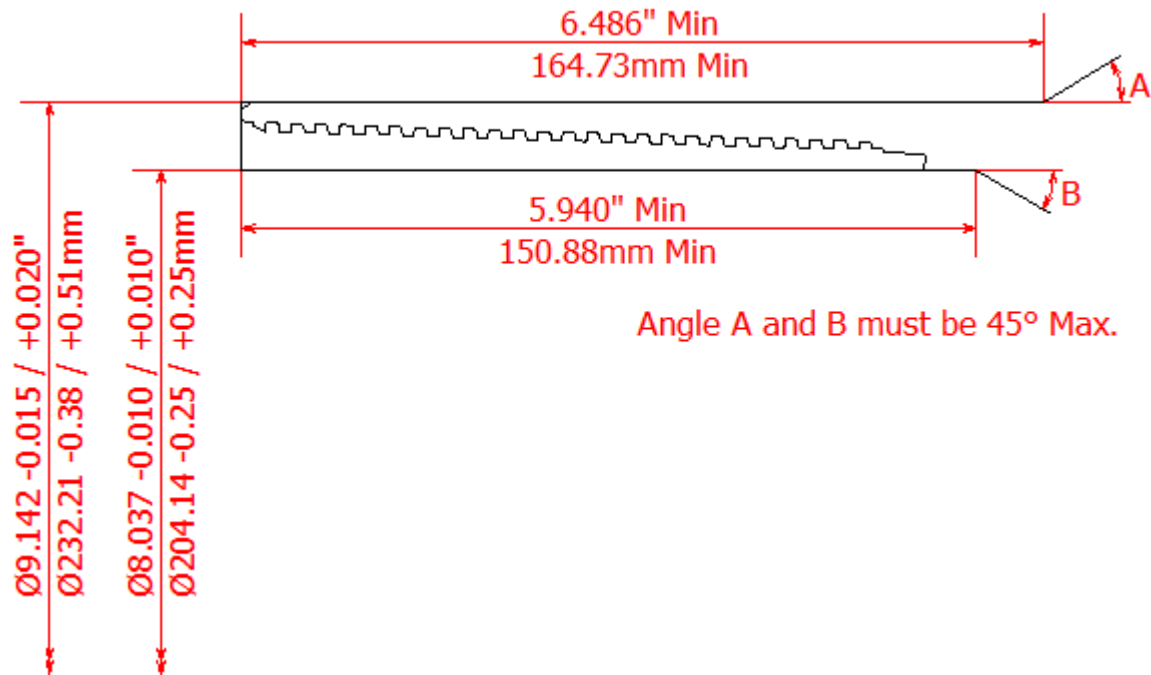

BLANKING DIMENSIONS FOR 8 5/8" x 28lb/ft (219.08mm x 7.72mm WT)

HSC COUPLING (REGULAR OD)

HSC COUPLING (SPECIAL CLEARANCE OD)

HSC PIN