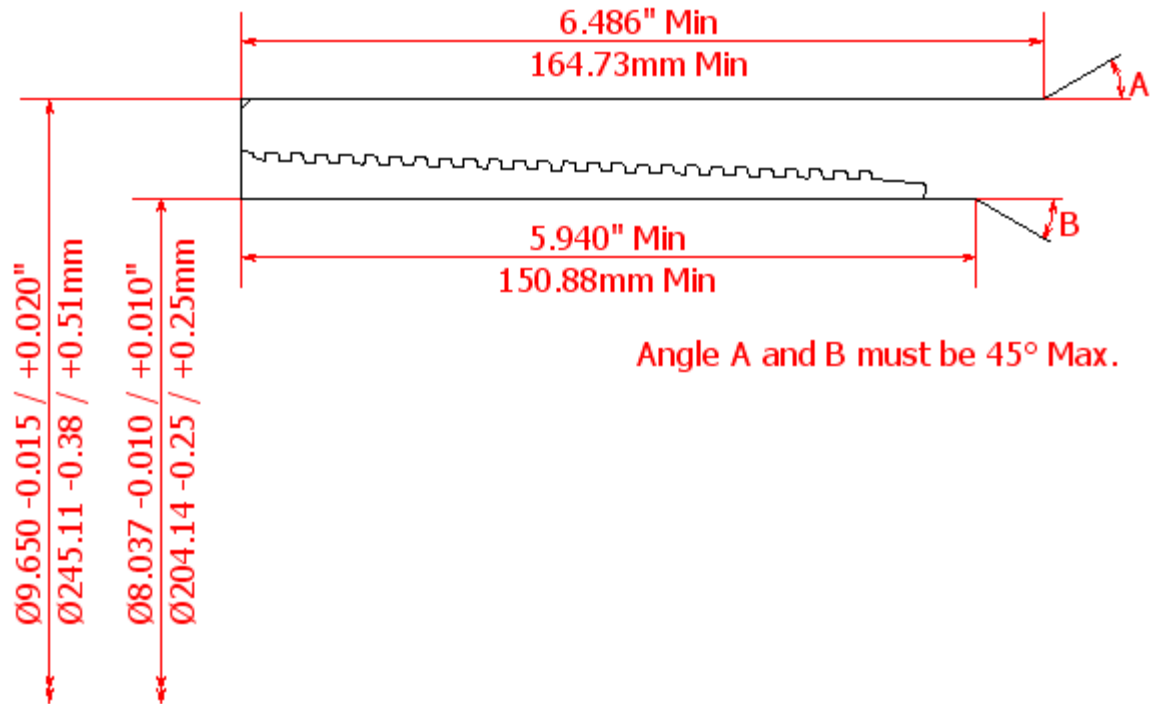

BLANKING DIMENSIONS FOR 8 5/8" x 28lb/ft (219.08mm x 7.72mm WT)

HSC COUPLING (REGULAR OD)

HSC COUPLING (SPECIAL CLEARANCE OD)

HSC PIN