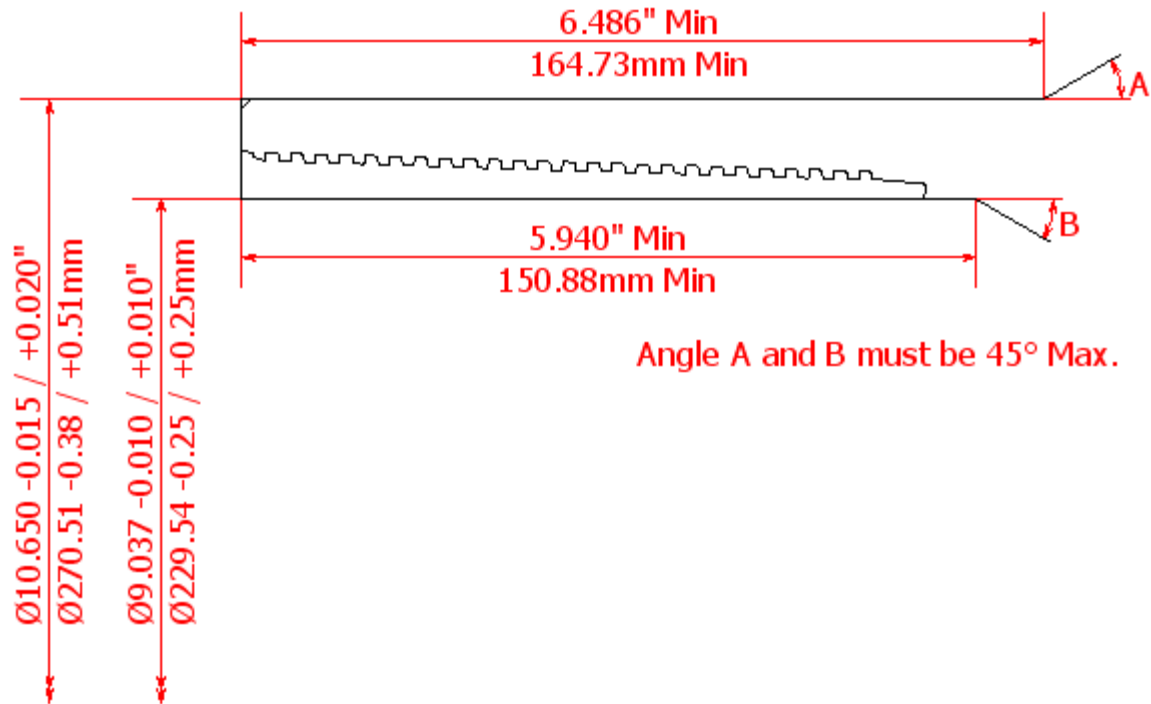

BLANKING DIMENSIONS FOR 9 5/8" x 36lb/ft (244.48mm x 8.94mm WT)

HSC COUPLING (REGULAR OD)

HSC COUPLING (SPECIAL CLEARANCE OD)

HSC PIN