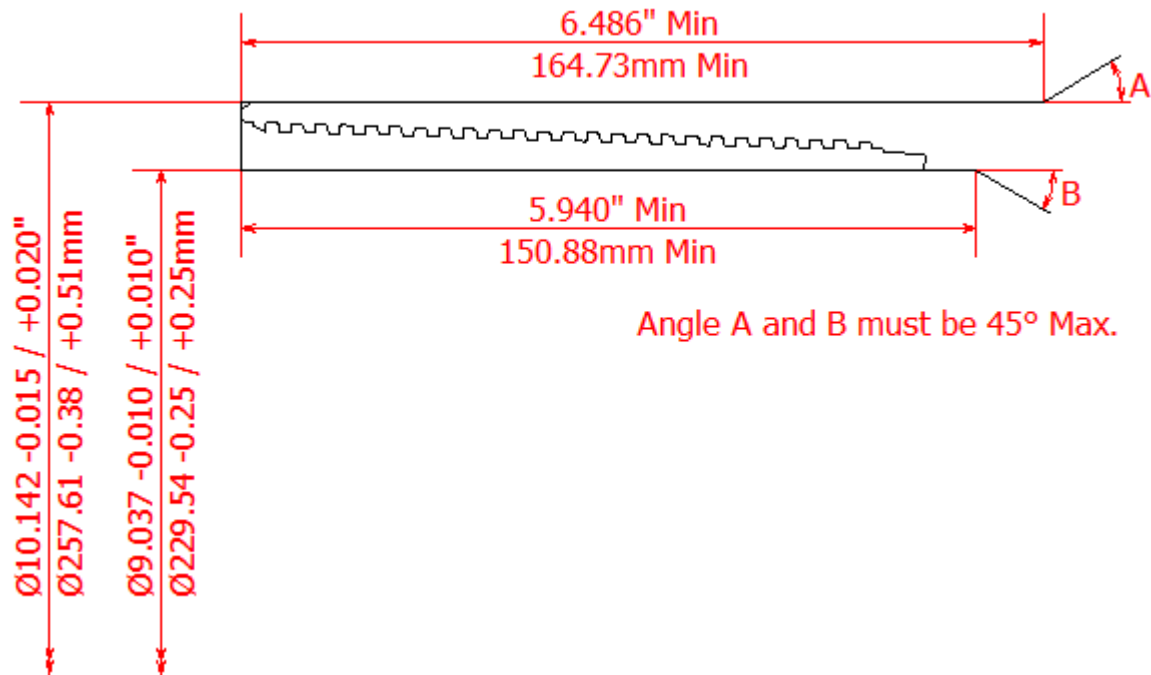

BLANKING DIMENSIONS FOR 9 5/8" x 36lb/ft (244.48mm x 8.94mm WT)

HSC COUPLING (REGULAR OD)

HSC COUPLING (SPECIAL CLEARANCE OD)

HSC PIN