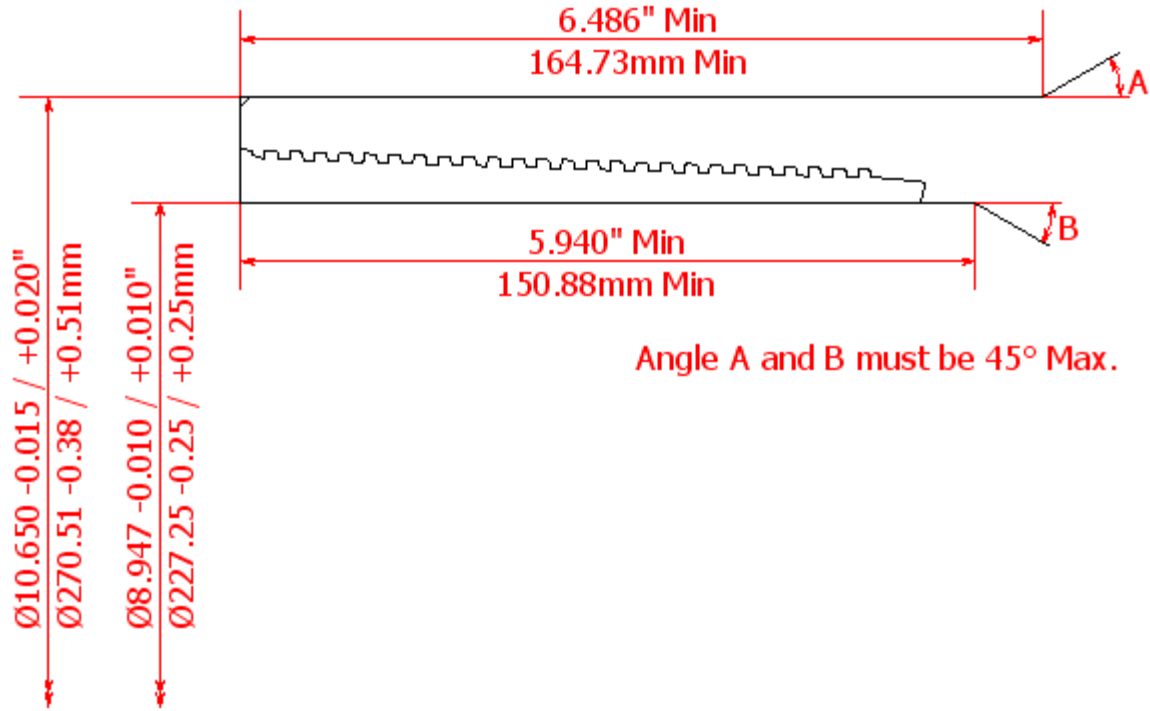

BLANKING DIMENSIONS FOR 9 5/8" x 43.5lb/ft (244.48mm x 11.05mm WT)

HSC COUPLING (REGULAR OD)

HSC COUPLING (SPECIAL CLEARANCE OD)

HSC PIN