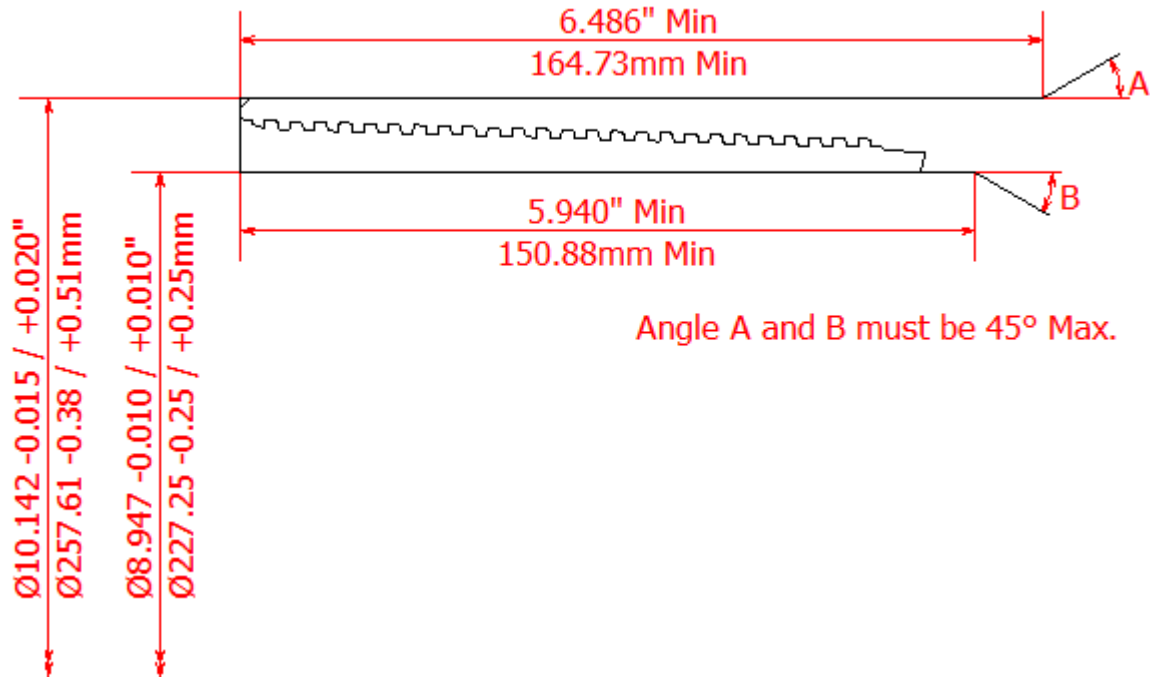

BLANKING DIMENSIONS FOR 9 5/8" x 43.5lb/ft (244.48mm x 11.05mm WT)

HSC COUPLING (REGULAR OD)

HSC COUPLING (SPECIAL CLEARANCE OD)

HSC PIN