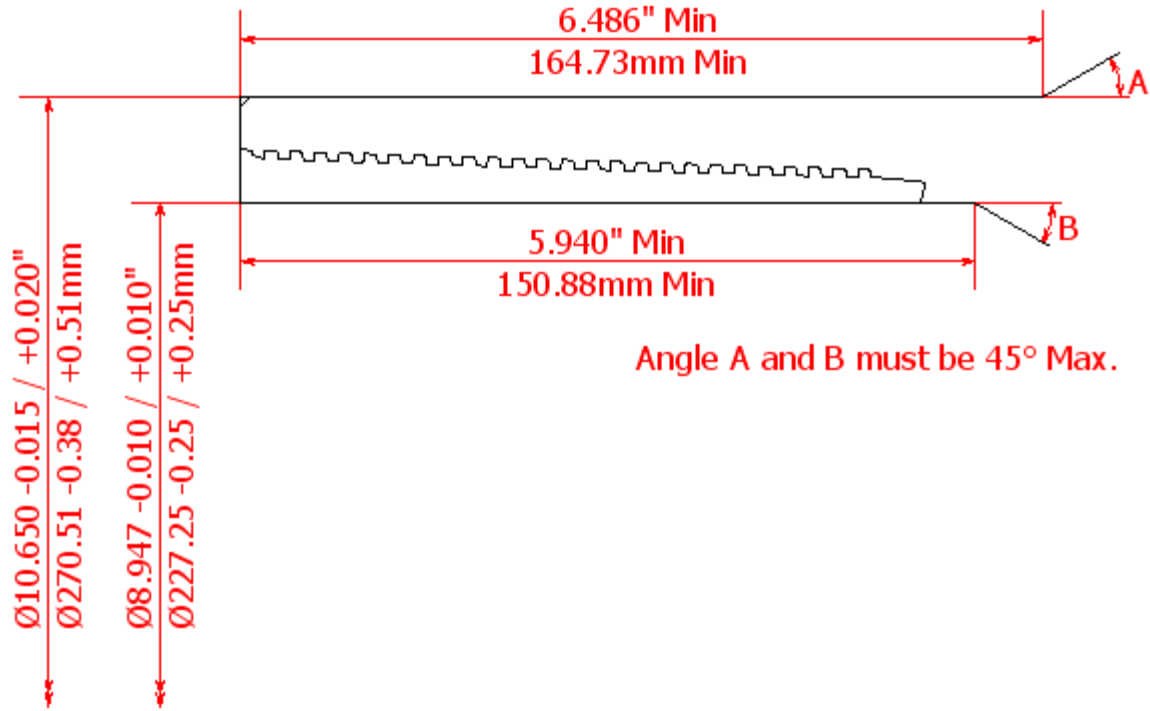

BLANKING DIMENSIONS FOR 9 5/8" x 58.4lb/ft (244.48mm x 15.11mm WT)

HSC COUPLING (REGULAR OD)

HSC COUPLING (SPECIAL CLEARANCE OD)

HSC PIN