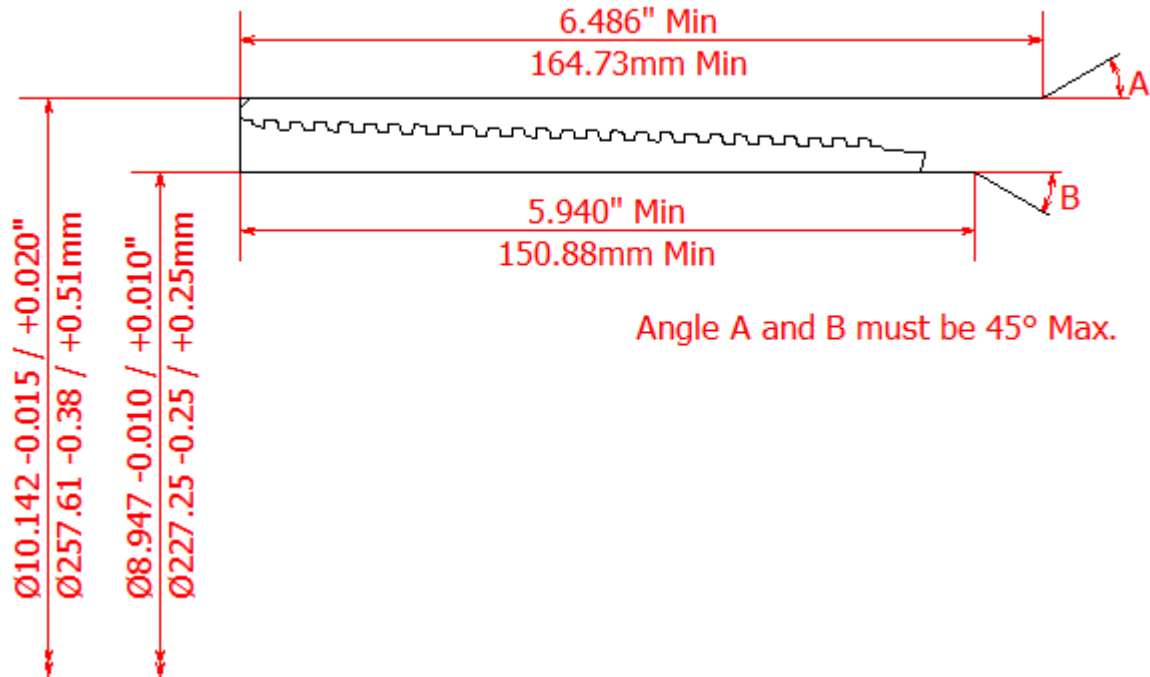

BLANKING DIMENSIONS FOR 9 5/8" x 58.4lb/ft (244.48mm x 15.11mm WT)

HSC COUPLING (REGULAR OD)

HSC COUPLING (SPECIAL CLEARANCE OD)

HSC PIN