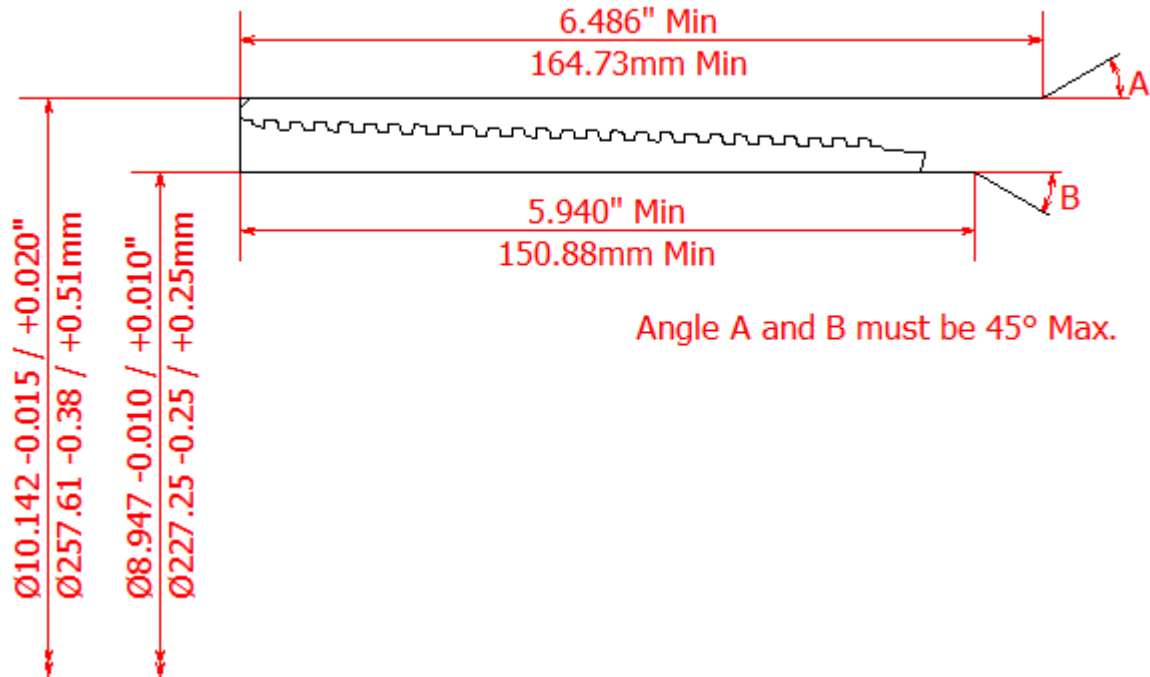

BLANKING DIMENSIONS FOR 9 5/8" x 59.4lb/ft (244.48mm x 15.47mm WT)

HSC COUPLING (REGULAR OD)

HSC COUPLING (SPECIAL CLEARANCE OD)

HSC PIN