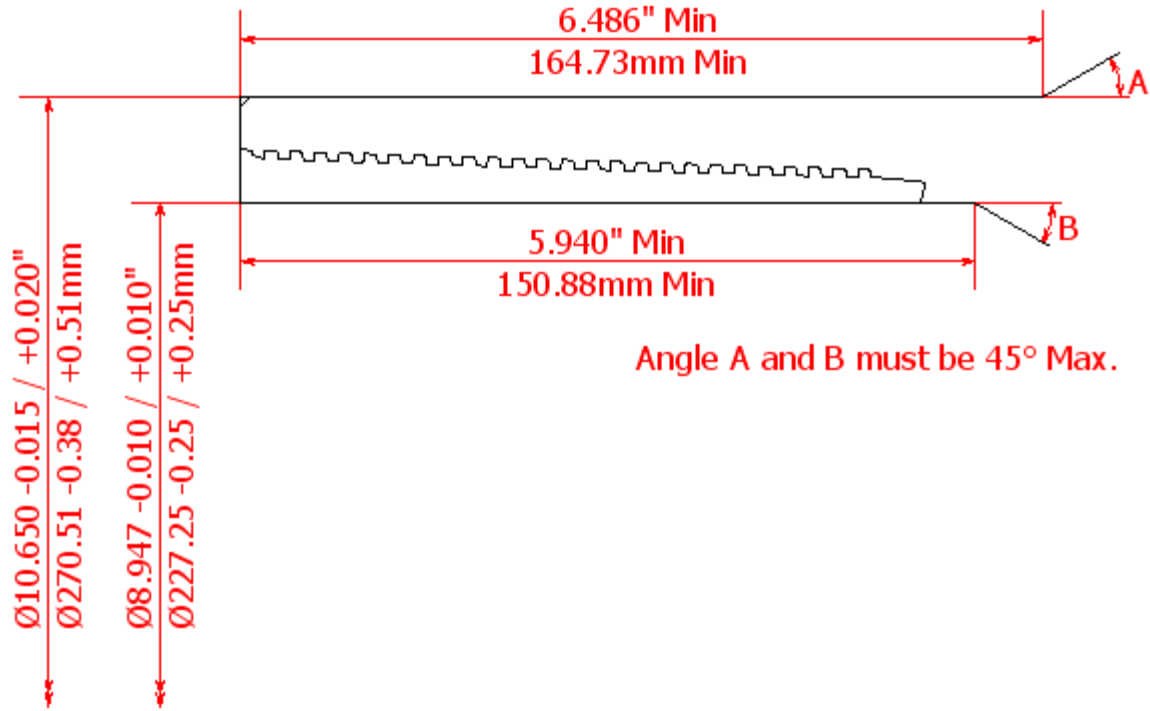

BLANKING DIMENSIONS FOR 9 5/8" x 59.4lb/ft (244.48mm x 15.47mm WT)

HSC COUPLING (REGULAR OD)

HSC COUPLING (SPECIAL CLEARANCE OD)

HSC PIN