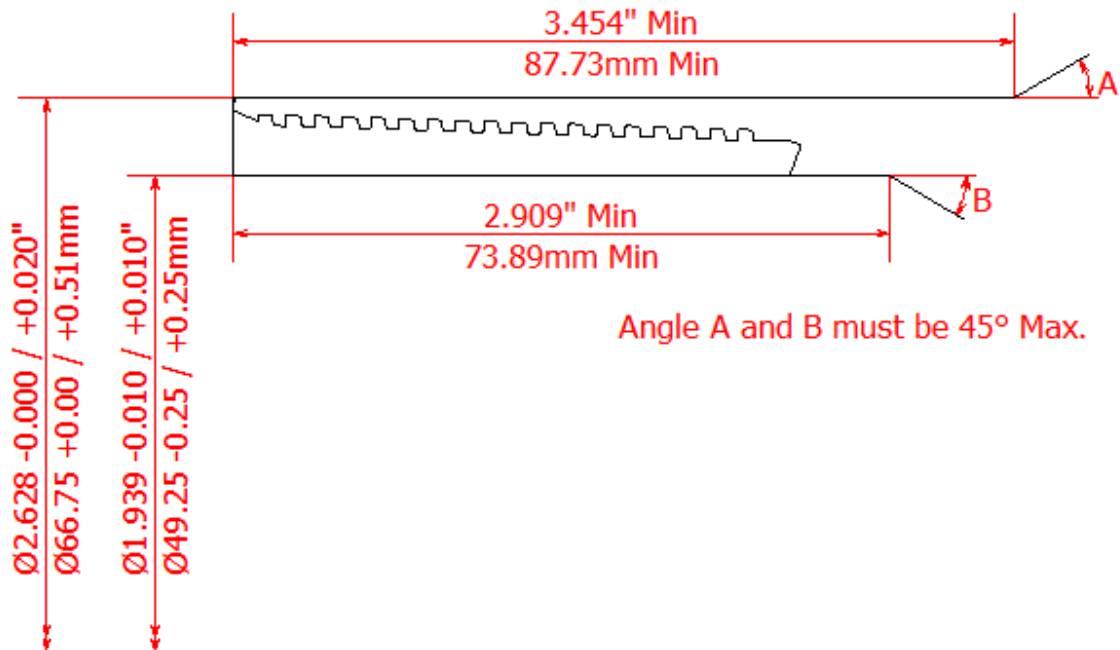

BLANKING DIMENSIONS FOR 2 3/8" x 5.1lb/ft (60.32mm x 5.54mm WT)

HSC COUPLING (REGULAR OD)

HSC COUPLING (SPECIAL CLEARANCE OD)

HSC PIN