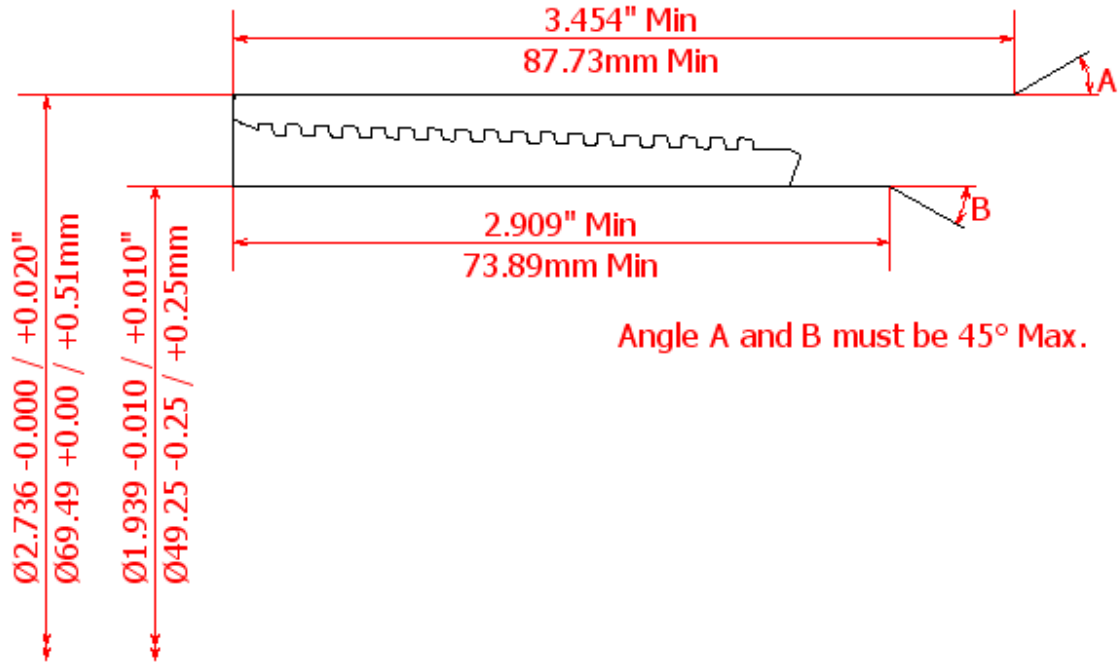

BLANKING DIMENSIONS FOR 2 3/8" x 5.1lb/ft (60.32mm x 5.54mm WT)

HSC COUPLING (REGULAR OD)

HSC COUPLING (SPECIAL CLEARANCE OD)

HSC PIN