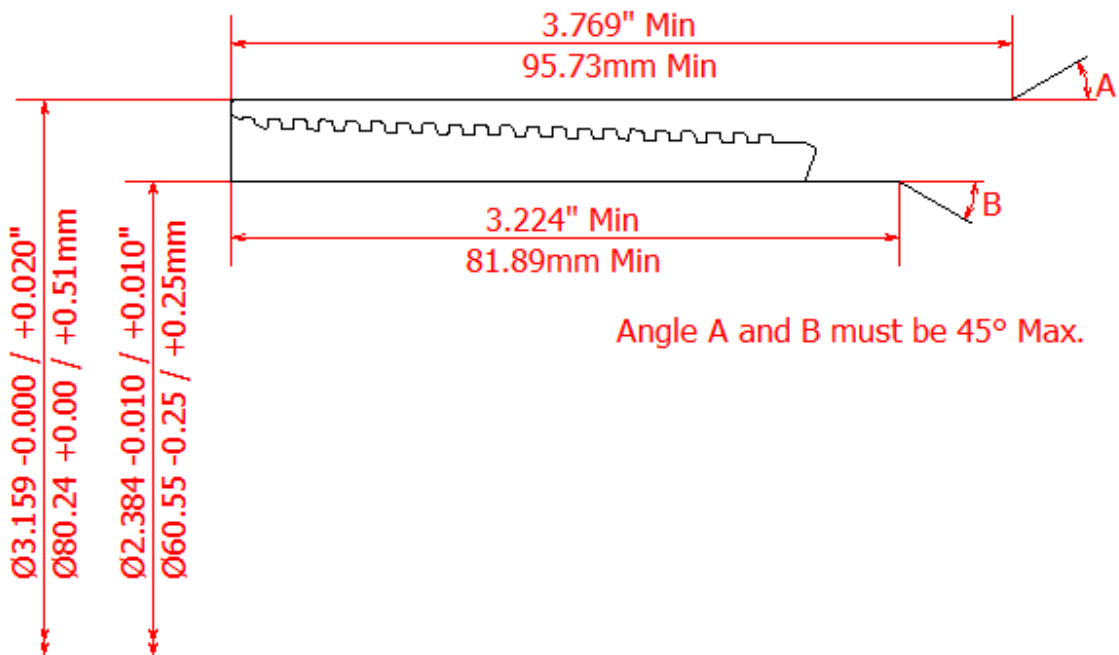

BLANKING DIMENSIONS FOR 2 7/8" x 6.4lb/ft (73.03mm x 5.51mm WT)

**HSC COUPLING (REGULAR
OD)**

HSC COUPLING (SPECIAL CLEARANCE OD)

HSC PIN