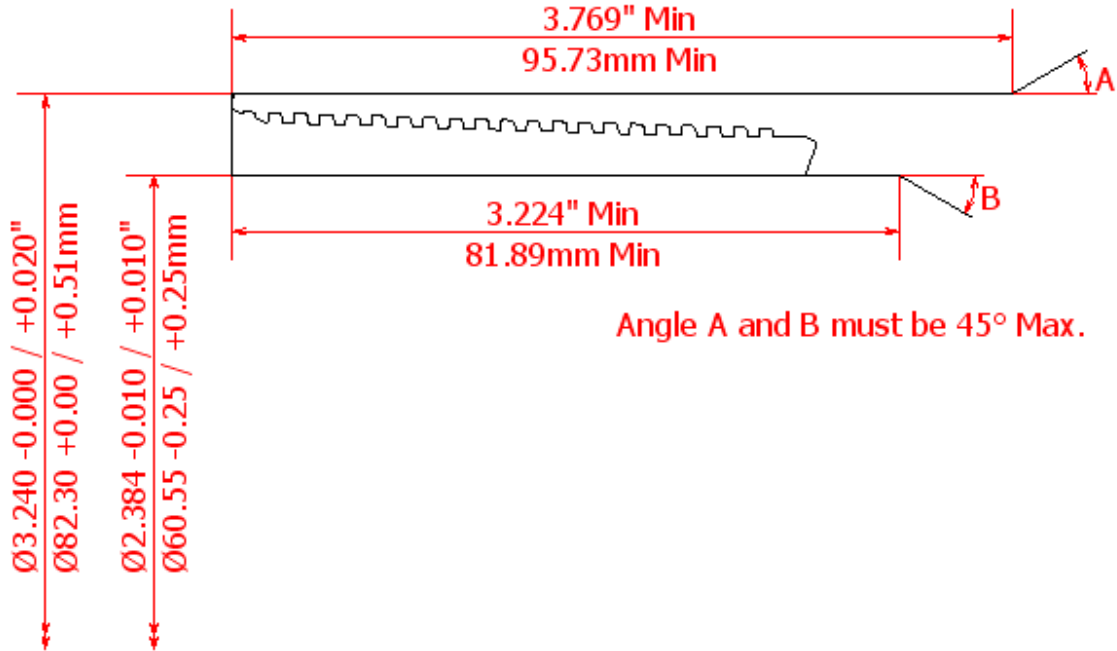

BLANKING DIMENSIONS FOR 2 7/8" x 6.4lb/ft (73.03mm x 5.51mm WT)

**HSC COUPLING (REGULAR
OD)**

HSC COUPLING (SPECIAL CLEARANCE OD)

HSC PIN