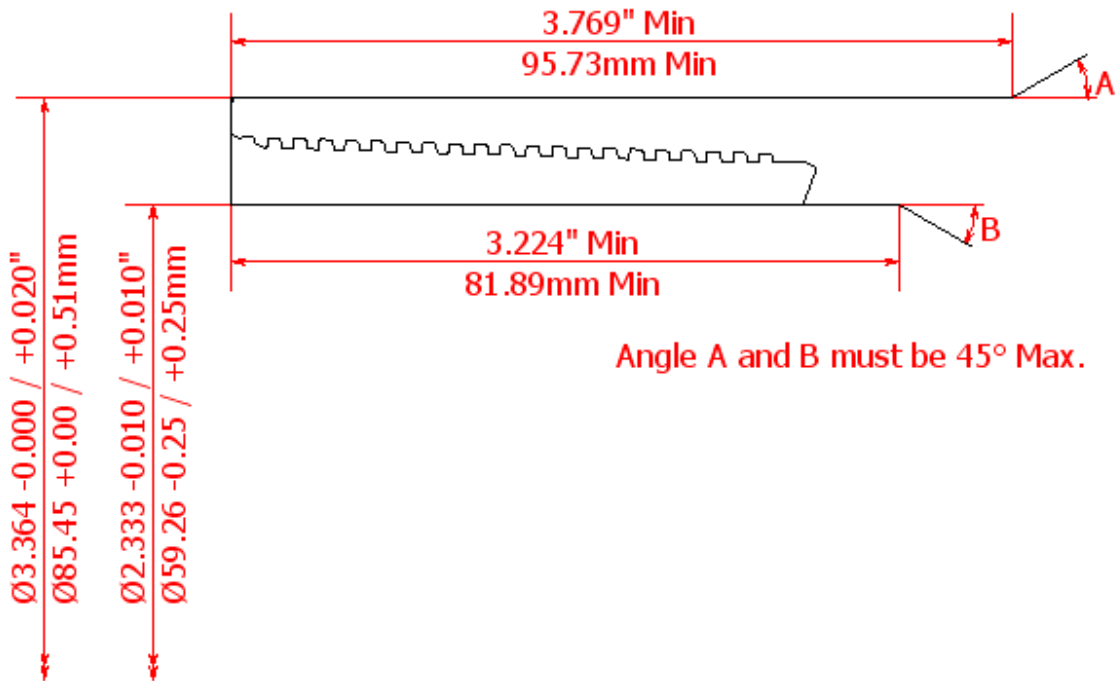

BLANKING DIMENSIONS FOR 2 7/8" x 8.6lb/ft (73.03mm x 7.82mm WT)

HSC COUPLING (REGULAR OD)

HSC COUPLING (SPECIAL CLEARANCE OD)

HSC PIN