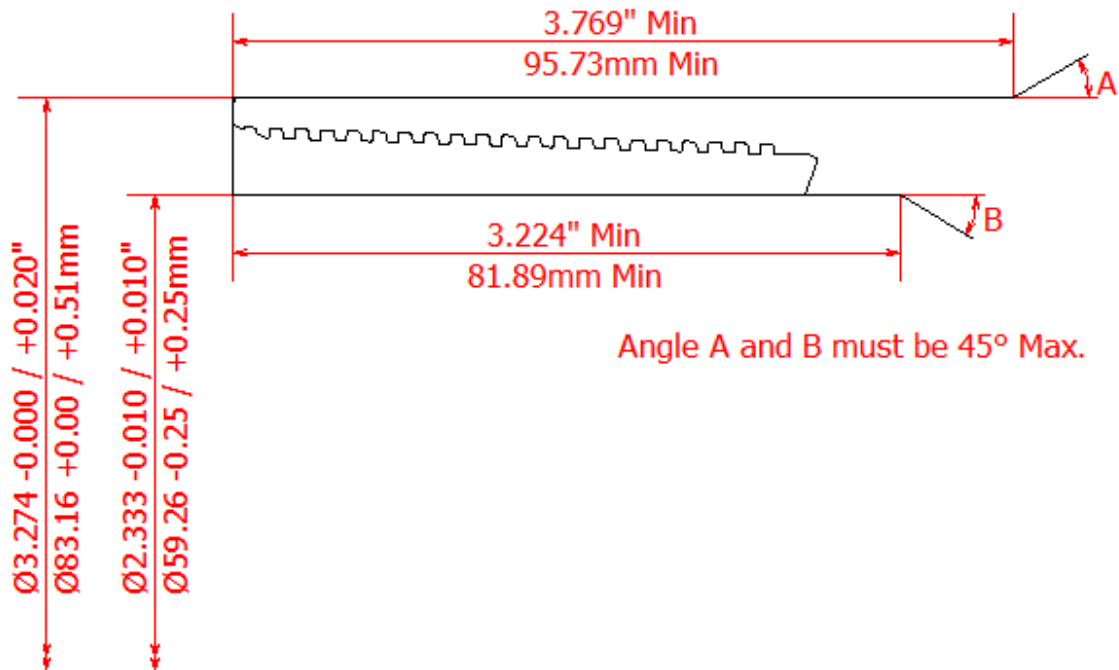

BLANKING DIMENSIONS FOR 2 7/8" x 8.6lb/ft (73.03mm x 7.82mm WT)

HSC COUPLING (REGULAR OD)

HSC COUPLING (SPECIAL CLEARANCE OD)

HSC PIN