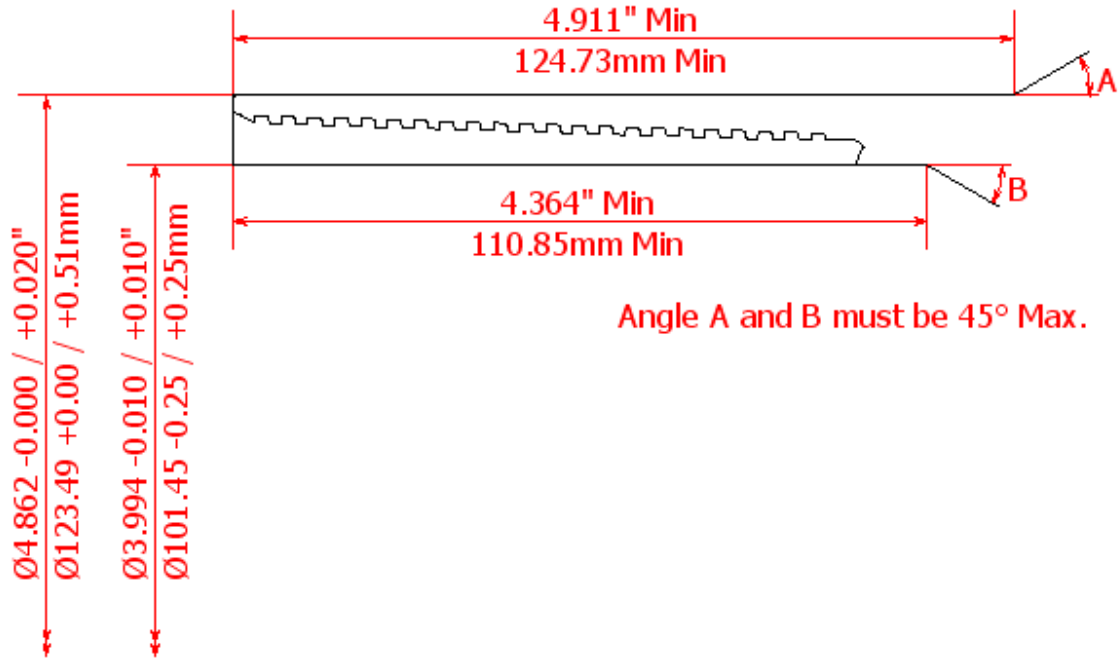

BLANKING DIMENSIONS FOR 4 1/2" x 10.5lb/ft (114.3mm x 5.69mm WT)

HSC COUPLING (REGULAR OD)

HSC COUPLING (SPECIAL CLEARANCE OD)

HSC PIN