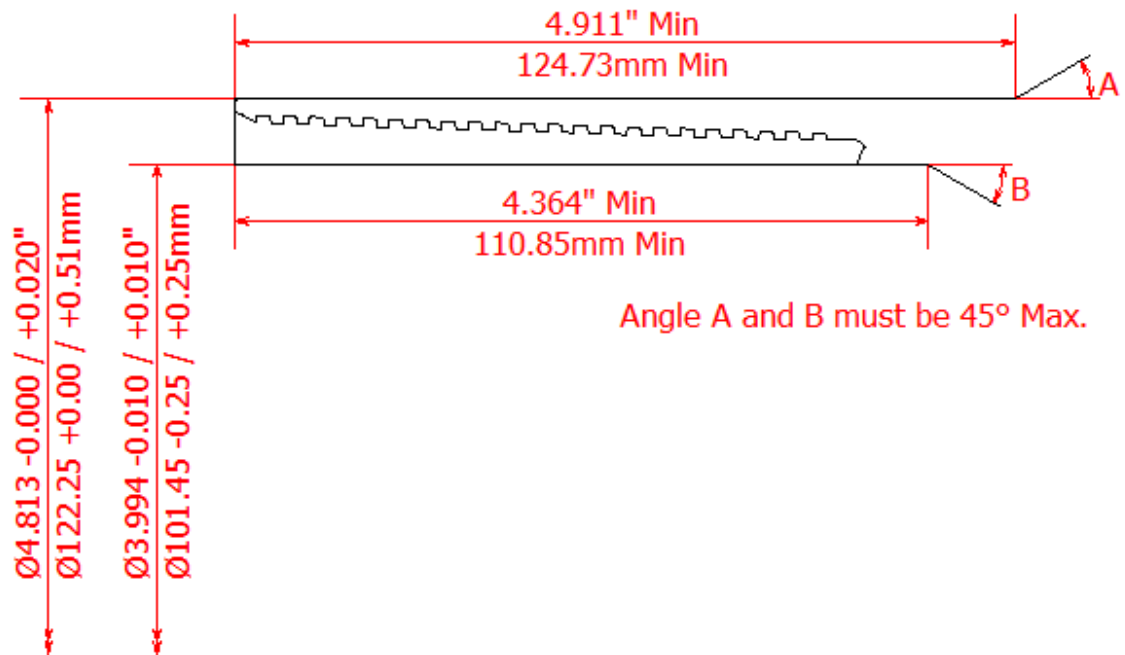

BLANKING DIMENSIONS FOR 4 1/2" x 10.5lb/ft (114.3mm x 5.69mm WT)

HSC COUPLING (REGULAR OD)

HSC COUPLING (SPECIAL CLEARANCE OD)

HSC PIN