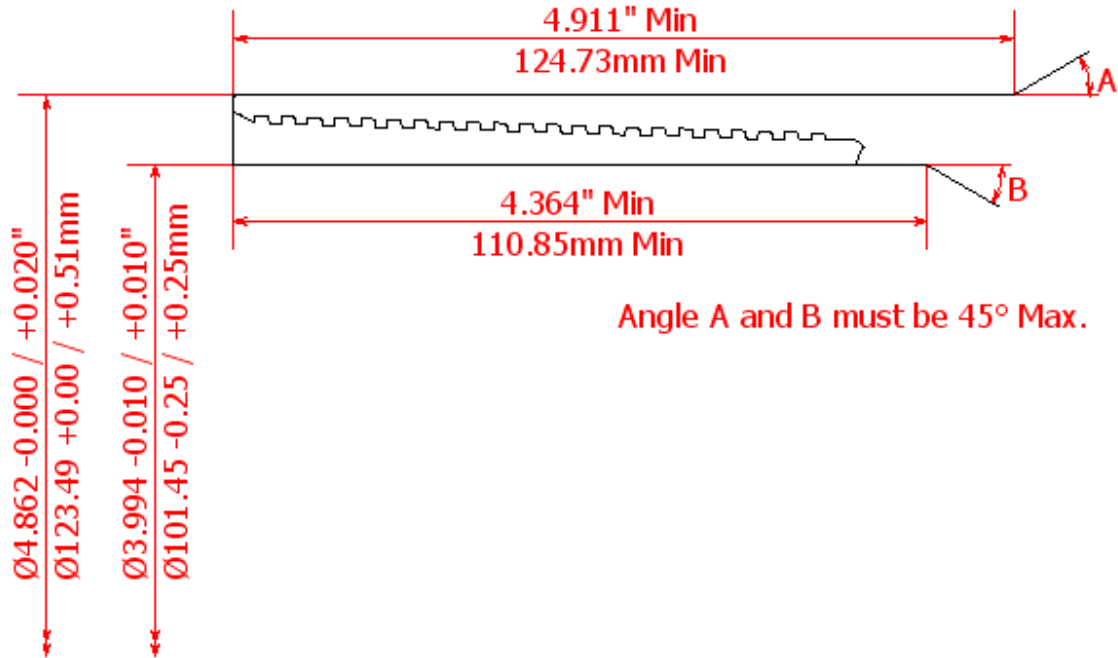

BLANKING DIMENSIONS FOR 4 1/2" x 11.6lb/ft (114.3mm x 6.35mm WT)

HSC COUPLING (REGULAR OD)

HSC COUPLING (SPECIAL CLEARANCE OD)

HSC PIN