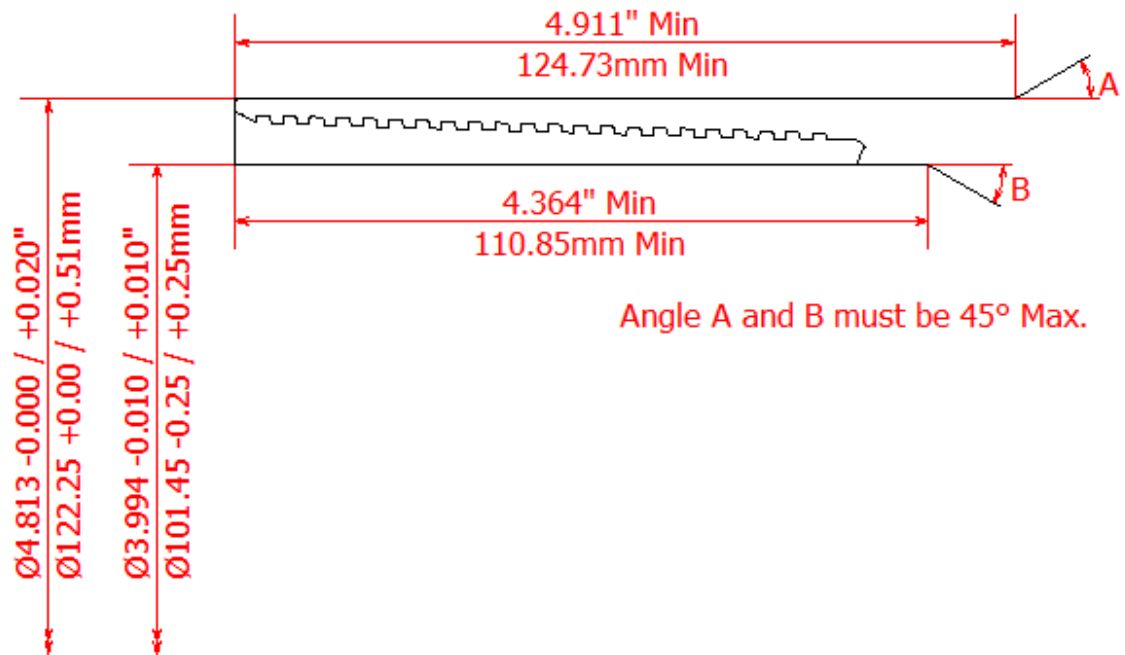

BLANKING DIMENSIONS FOR 4 1/2" x 11.6lb/ft (114.3mm x 6.35mm WT)

HSC COUPLING (REGULAR OD)

HSC COUPLING (SPECIAL CLEARANCE OD)

HSC PIN