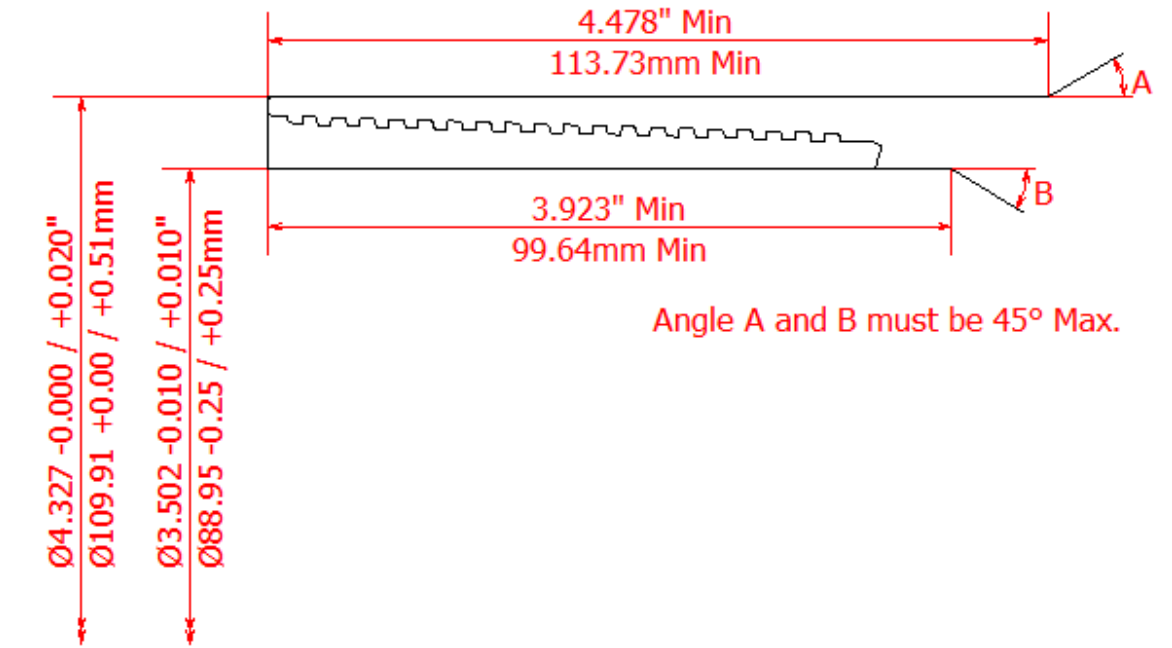

BLANKING DIMENSIONS FOR 4" x 10.9lb/ft (101.6mm x 6.65mm WT)

HSC COUPLING (REGULAR OD)

HSC COUPLING (SPECIAL CLEARANCE OD)

HSC PIN