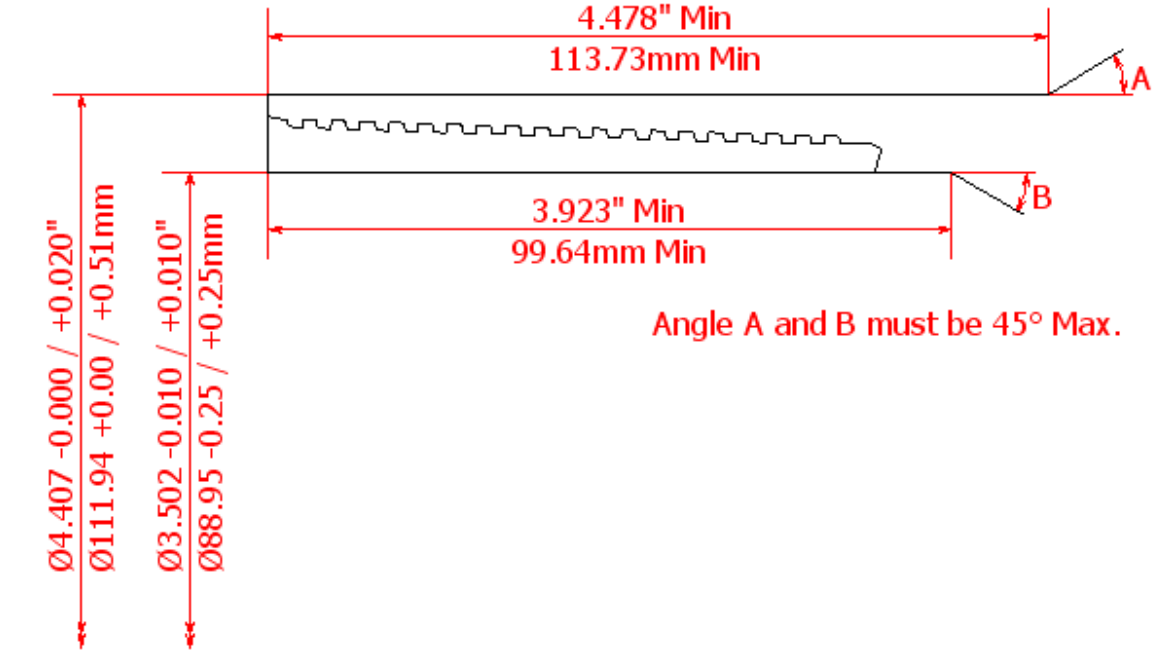

BLANKING DIMENSIONS FOR 4" x 10.9lb/ft (101.6mm x 6.65mm WT)

HSC COUPLING (REGULAR OD)

HSC COUPLING (SPECIAL CLEARANCE OD)

HSC PIN