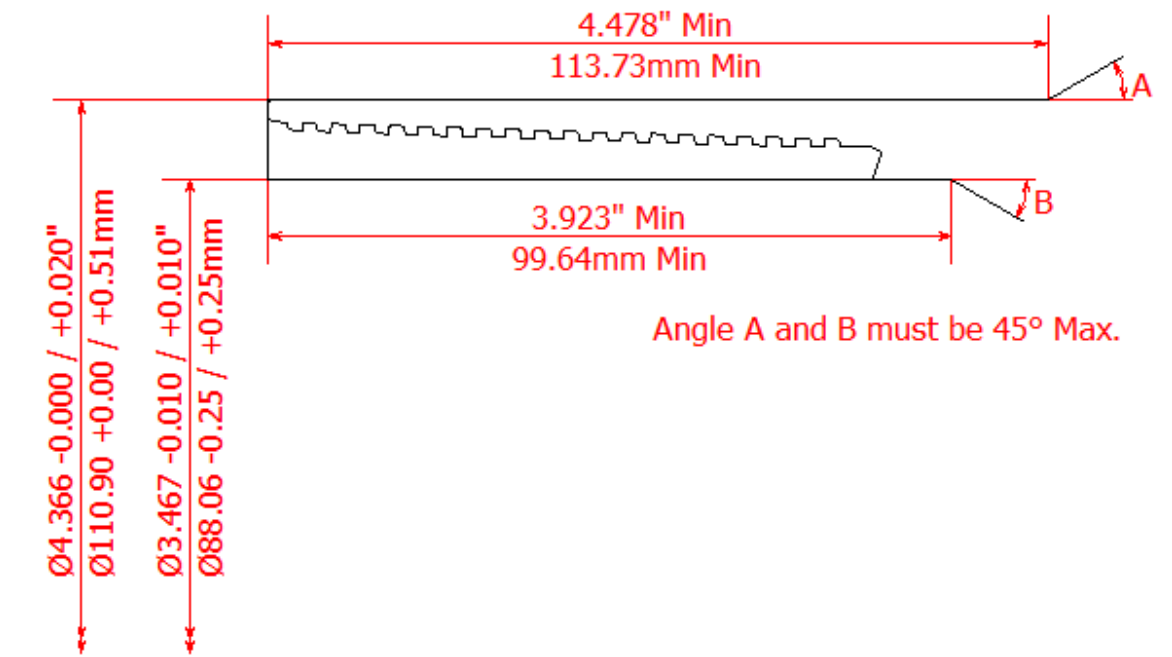

BLANKING DIMENSIONS FOR 4" x 13.2lb/ft (101.6mm x 8.38mm WT)

HSC COUPLING (REGULAR OD)

HSC COUPLING (SPECIAL CLEARANCE OD)

HSC PIN