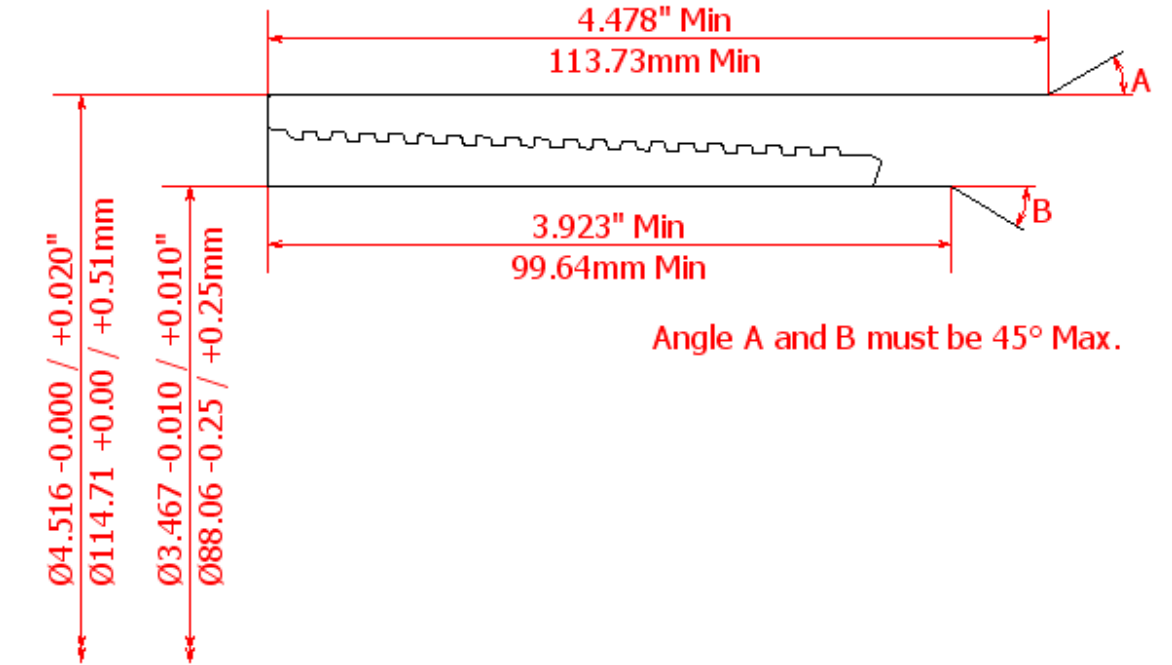

BLANKING DIMENSIONS FOR 4" x 13.2lb/ft (101.6mm x 8.38mm WT)

HSC COUPLING (REGULAR OD)

HSC COUPLING (SPECIAL CLEARANCE OD)

HSC PIN