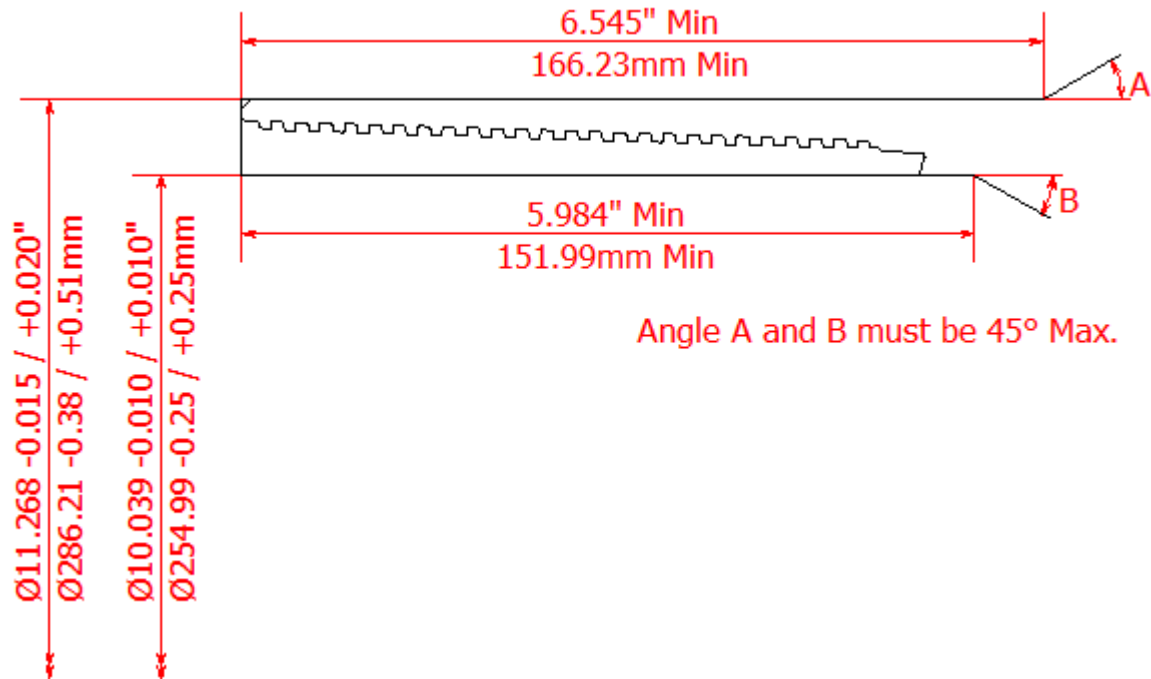

BLANKING DIMENSIONS FOR 10 3/4" x 60.7lb/ft (273.05mm x 13.84mm WT)

HSC COUPLING (REGULAR OD)

HSC COUPLING (SPECIAL CLEARANCE OD)

HSC PIN