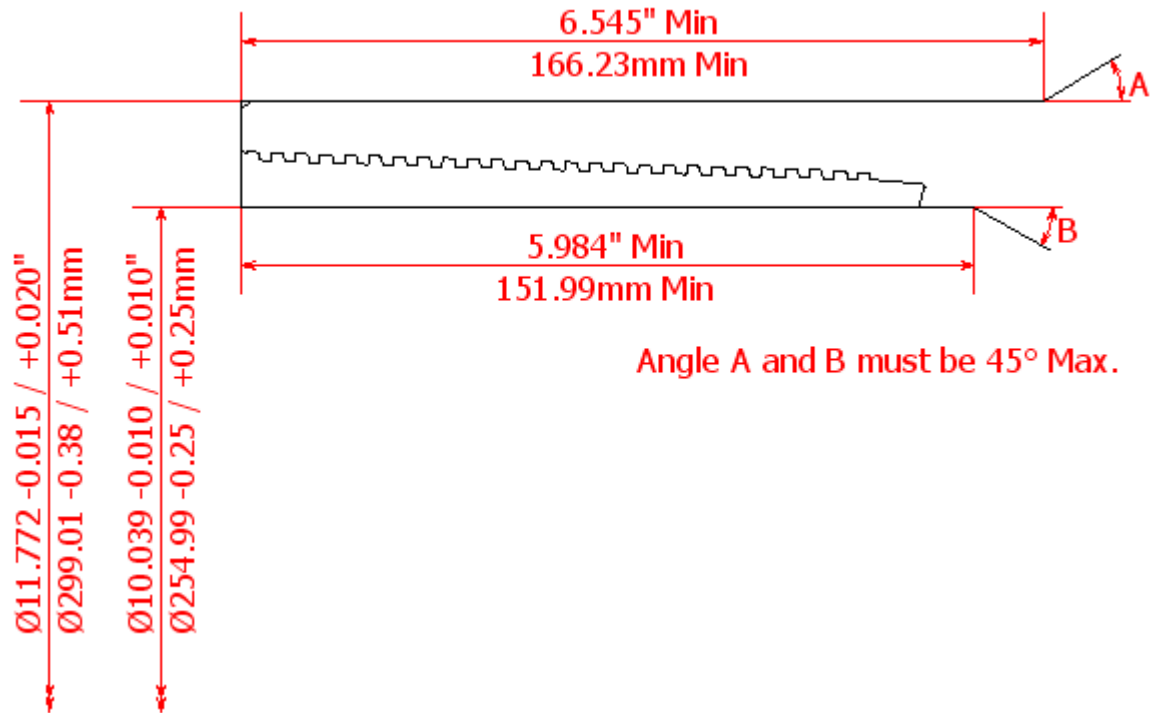

BLANKING DIMENSIONS FOR 10 3/4" x 60.7lb/ft (273.05mm x 13.84mm WT)

HSC COUPLING (REGULAR OD)

HSC COUPLING (SPECIAL CLEARANCE OD)

HSC PIN