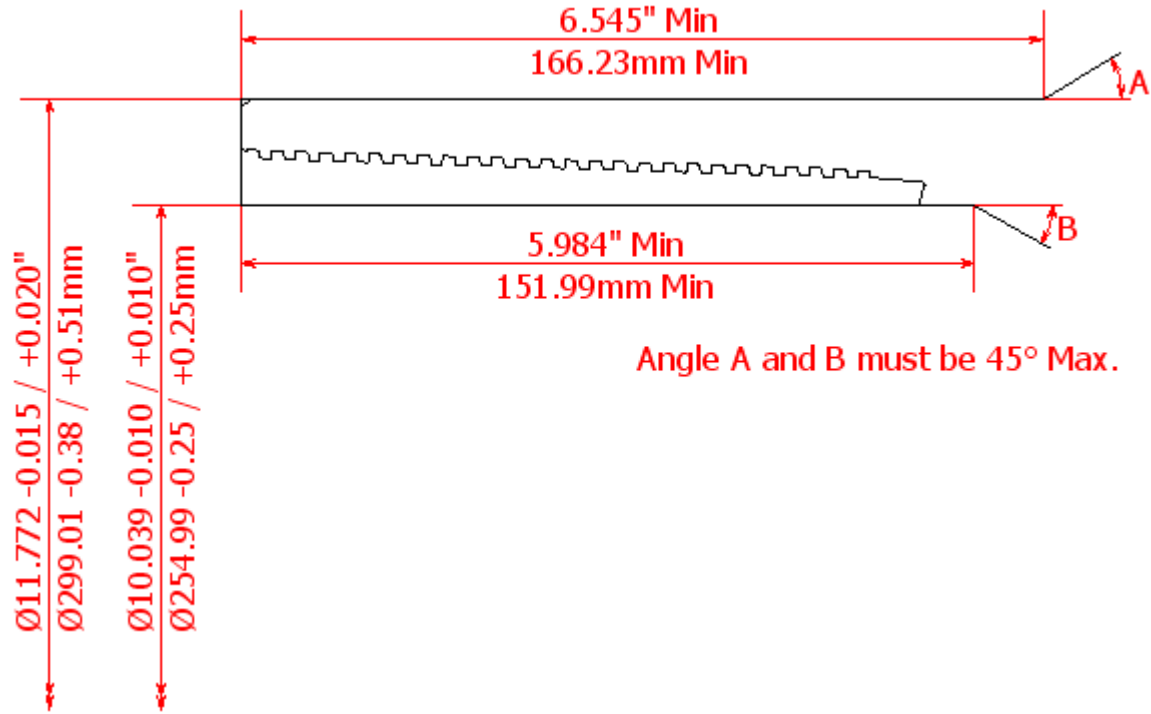

BLANKING DIMENSIONS FOR 10 3/4" x 65.7lb/ft (273.05mm x 15.11mm WT)

HSC COUPLING (REGULAR OD)

HSC COUPLING (SPECIAL CLEARANCE OD)

HSC PIN