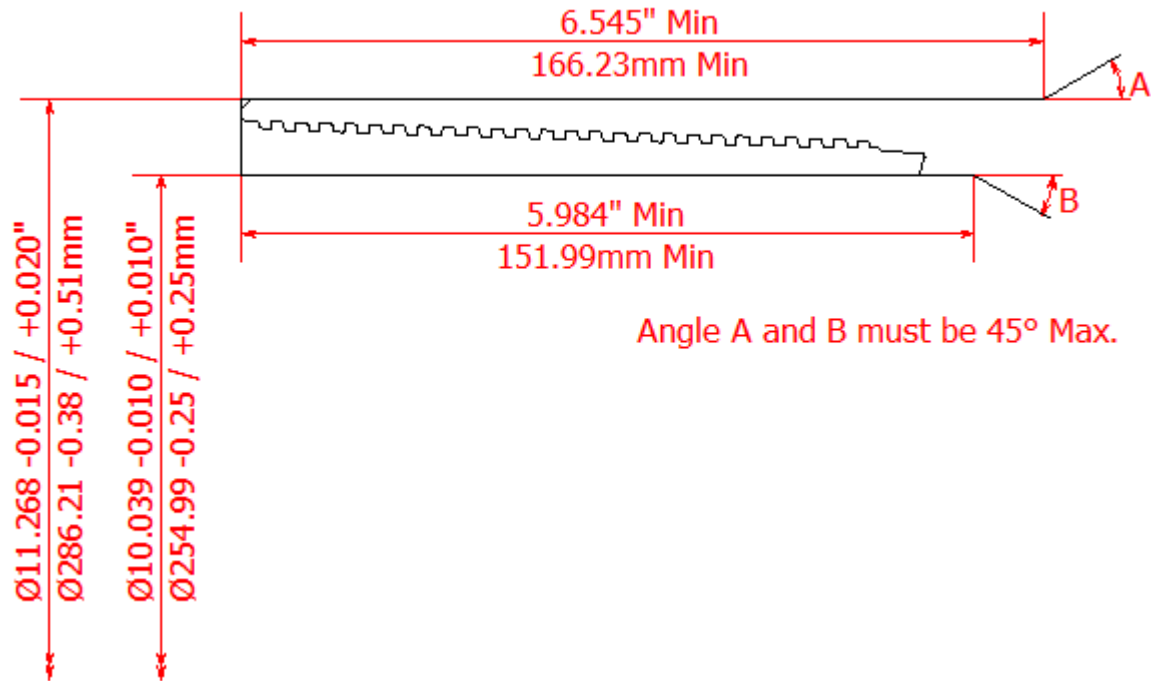

BLANKING DIMENSIONS FOR 10 3/4" x 65.7lb/ft (273.05mm x 15.11mm WT)

HSC COUPLING (REGULAR OD)

HSC COUPLING (SPECIAL CLEARANCE OD)

HSC PIN