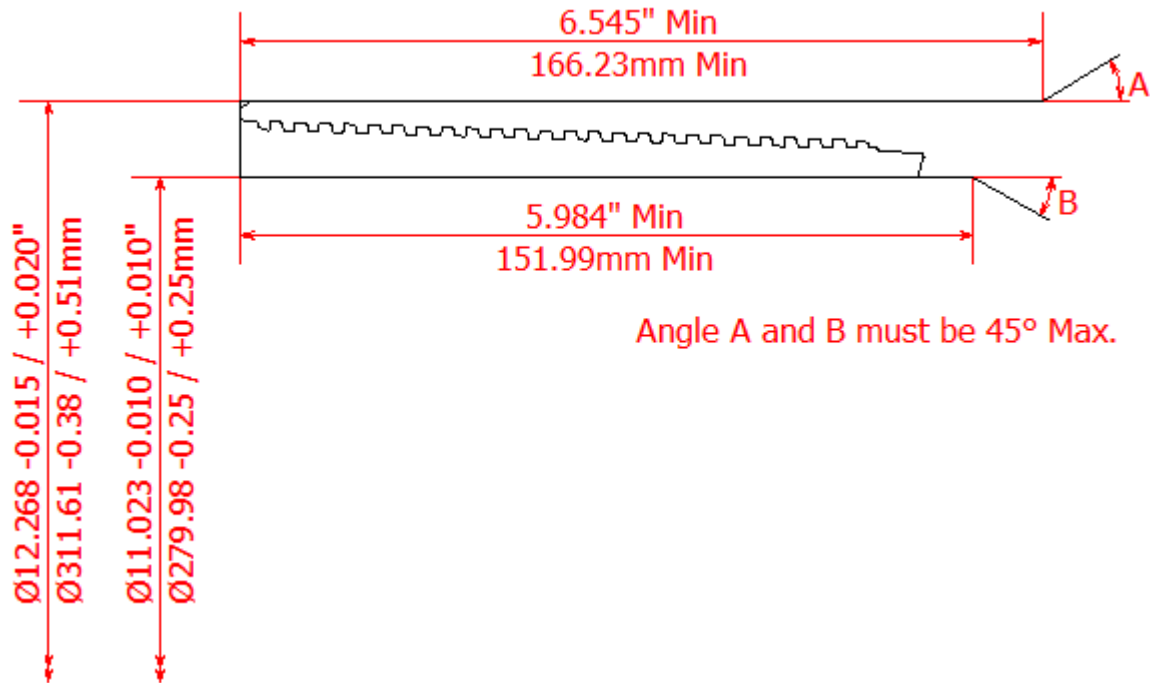

BLANKING DIMENSIONS FOR 11 3/4" x 65lb/ft (298.45mm x 13.56mm WT)

HSC COUPLING (REGULAR OD)

HSC COUPLING (SPECIAL CLEARANCE OD)

HSC PIN