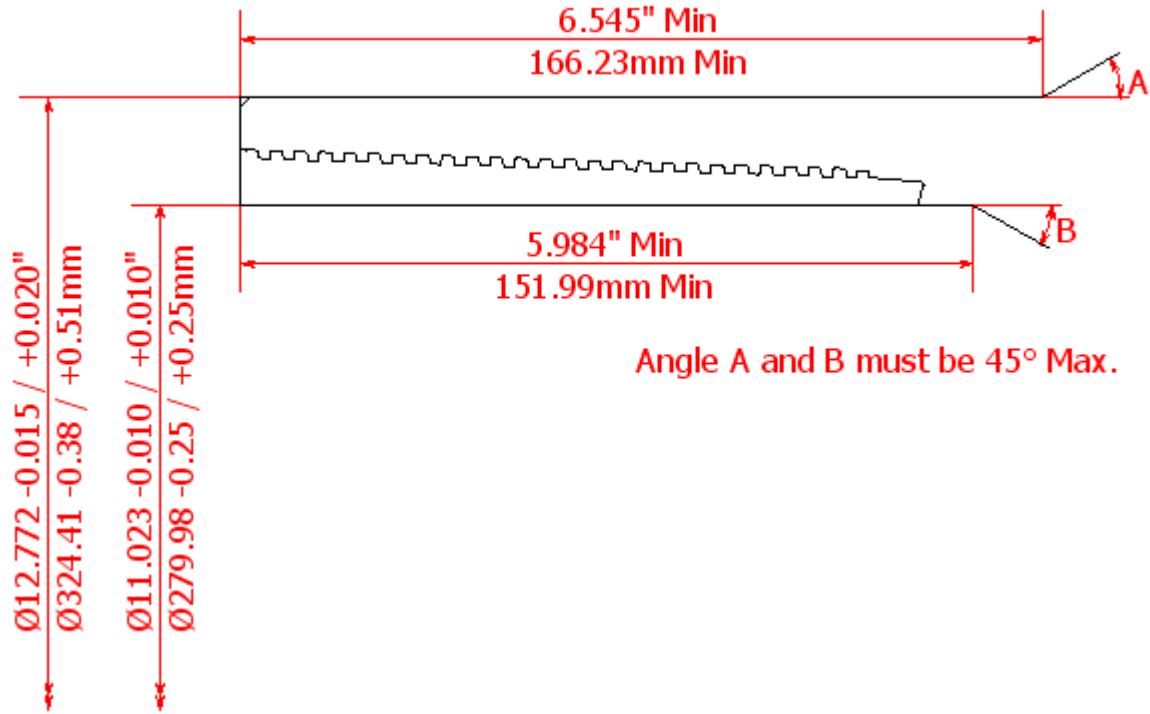

BLANKING DIMENSIONS FOR 11 3/4" x 65lb/ft (298.45mm x 13.56mm WT)

HSC COUPLING (REGULAR OD)

HSC COUPLING (SPECIAL CLEARANCE OD)

HSC PIN