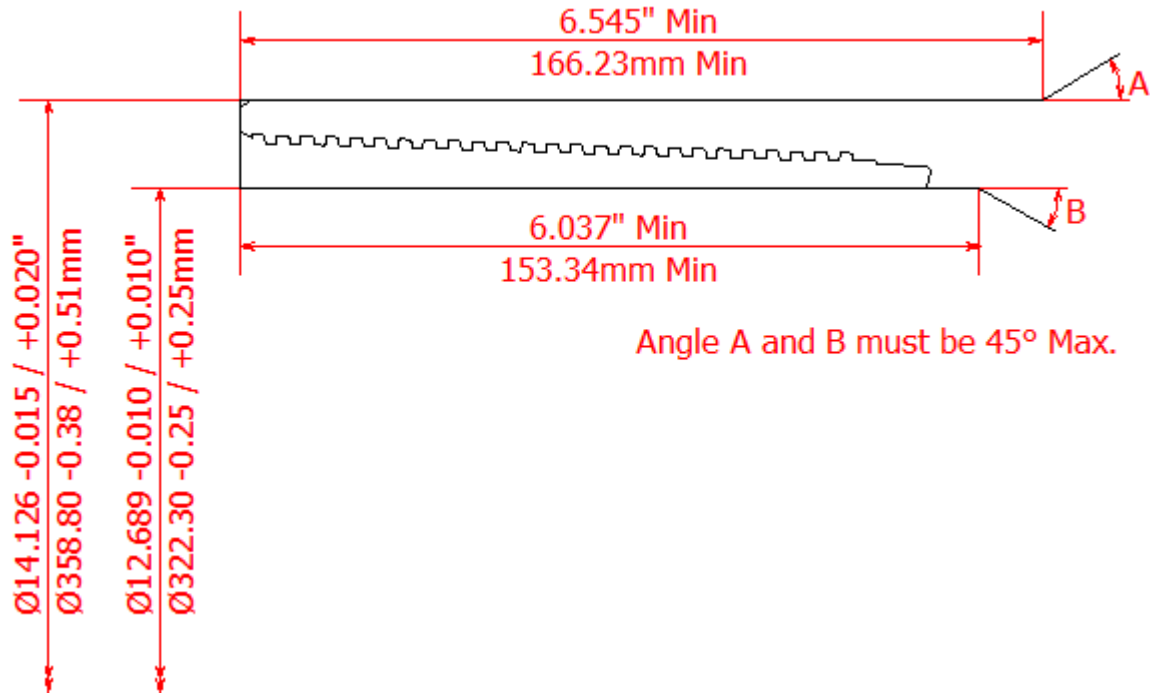

BLANKING DIMENSIONS FOR 13 3/8" x 61lb/ft (339.72mm x 10.92mm WT)

HSC COUPLING (REGULAR OD)

HSC COUPLING (SPECIAL CLEARANCE OD)

HSC PIN