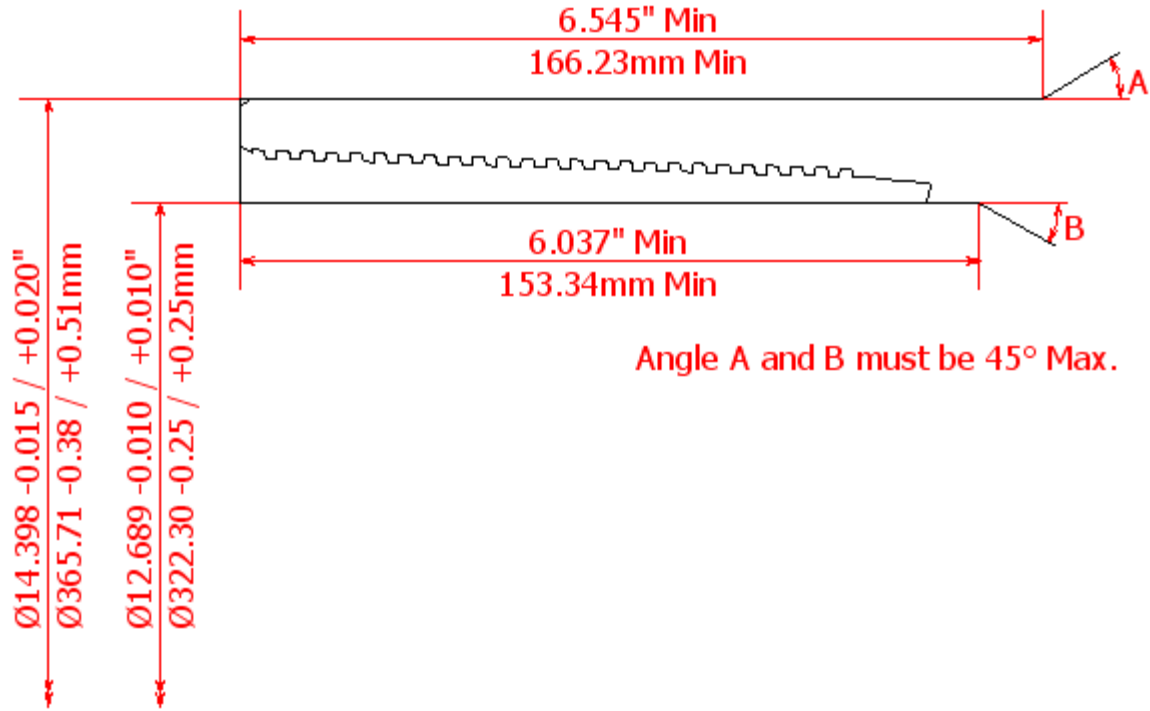

BLANKING DIMENSIONS FOR 13 3/8" x 61lb/ft (339.72mm x 10.92mm WT)

HSC COUPLING (REGULAR OD)

HSC COUPLING (SPECIAL CLEARANCE OD)

HSC PIN