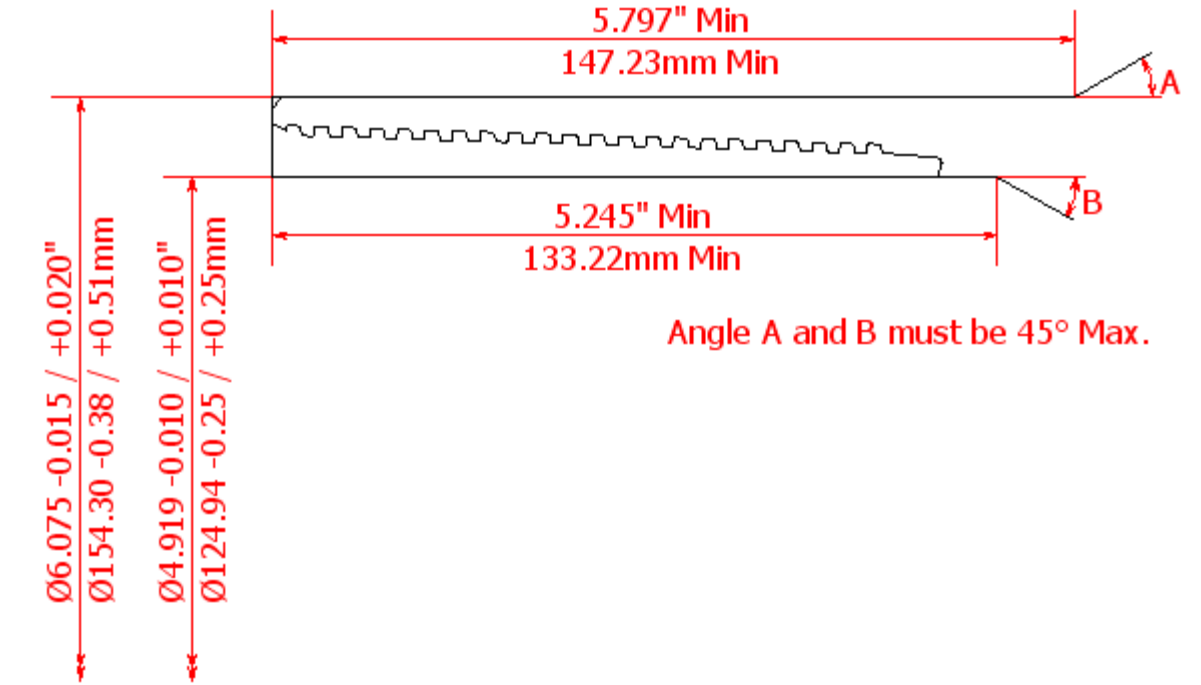

BLANKING DIMENSIONS FOR 5 1/2" x 20.0lb/ft (139.7mm x 9.17mm WT)

HSC COUPLING (REGULAR OD)

HSC COUPLING (SPECIAL CLEARANCE OD)

HSC PIN