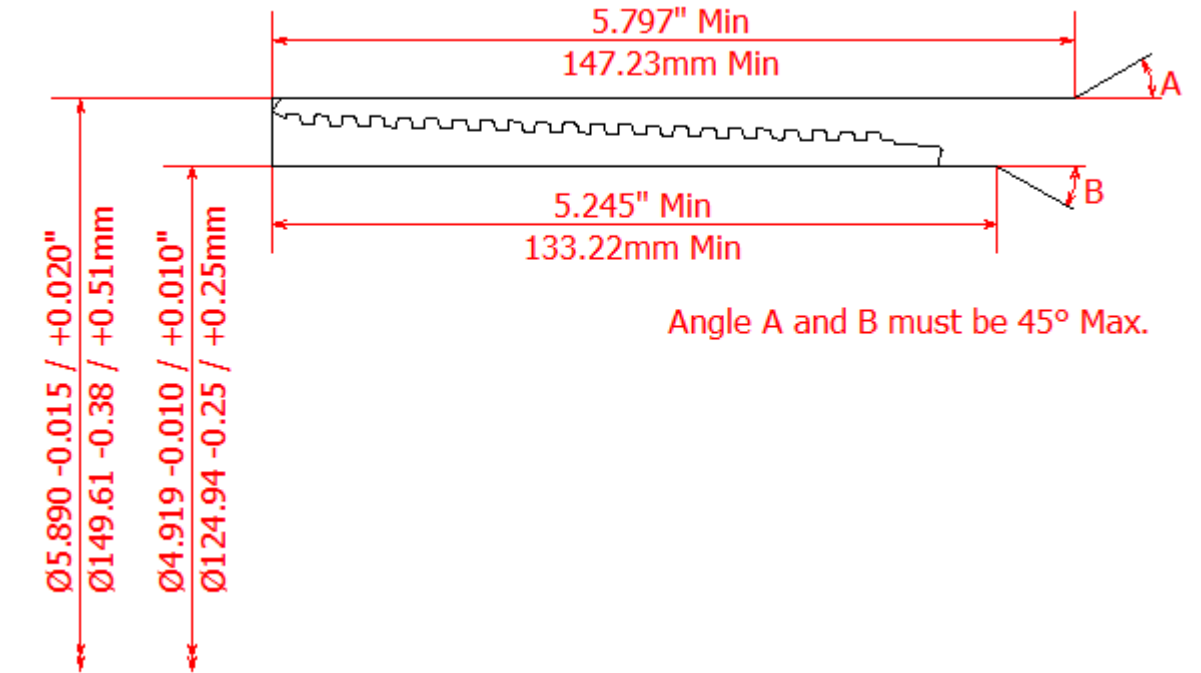

BLANKING DIMENSIONS FOR 5 1/2" x 20.0lb/ft (139.7mm x 9.17mm WT)

HSC COUPLING (REGULAR OD)

HSC COUPLING (SPECIAL CLEARANCE OD)

HSC PIN