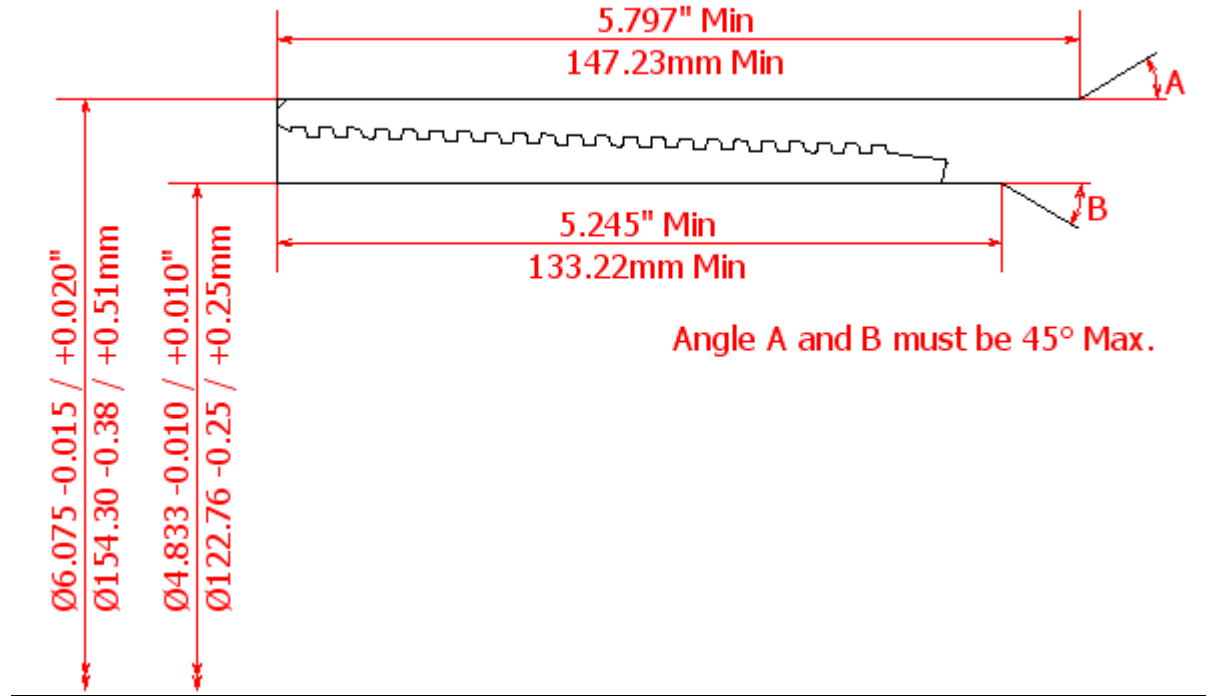

BLANKING DIMENSIONS FOR 5 1/2" x 23.0lb/ft (139.7mm x 10.54mm WT)

HSC COUPLING (REGULAR OD)

HSC COUPLING (SPECIAL CLEARANCE OD)

HSC PIN