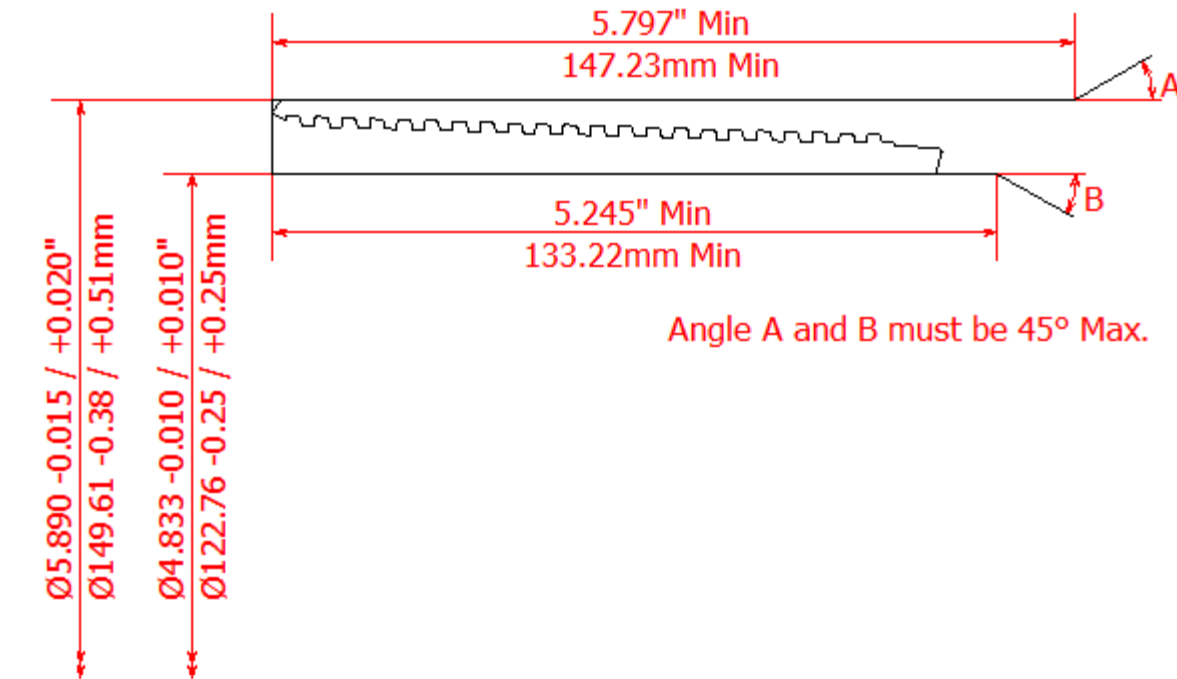

BLANKING DIMENSIONS FOR 5 1/2" x 23.0lb/ft (139.7mm x 10.54mm WT)

HSC COUPLING (REGULAR OD)

HSC COUPLING (SPECIAL CLEARANCE OD)

HSC PIN