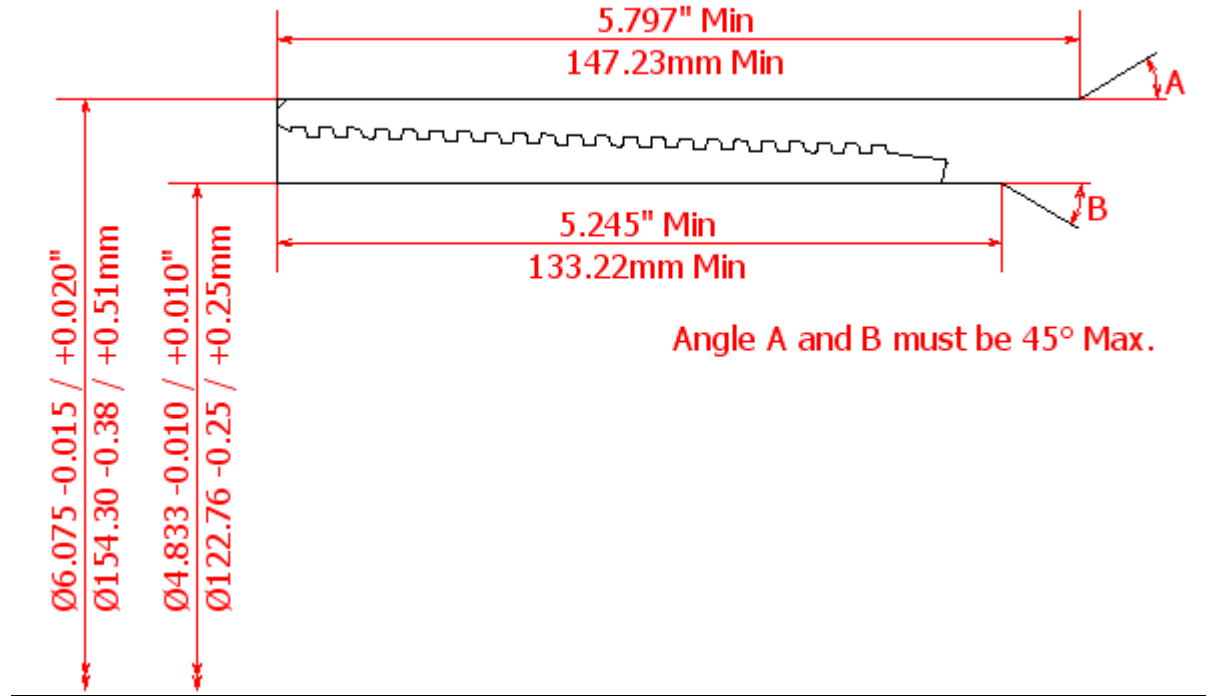

BLANKING DIMENSIONS FOR 5 1/2" x 26.0lb/ft (139.7mm x 12.09mm WT)

HSC COUPLING (REGULAR OD)

HSC COUPLING (SPECIAL CLEARANCE OD)

HSC PIN