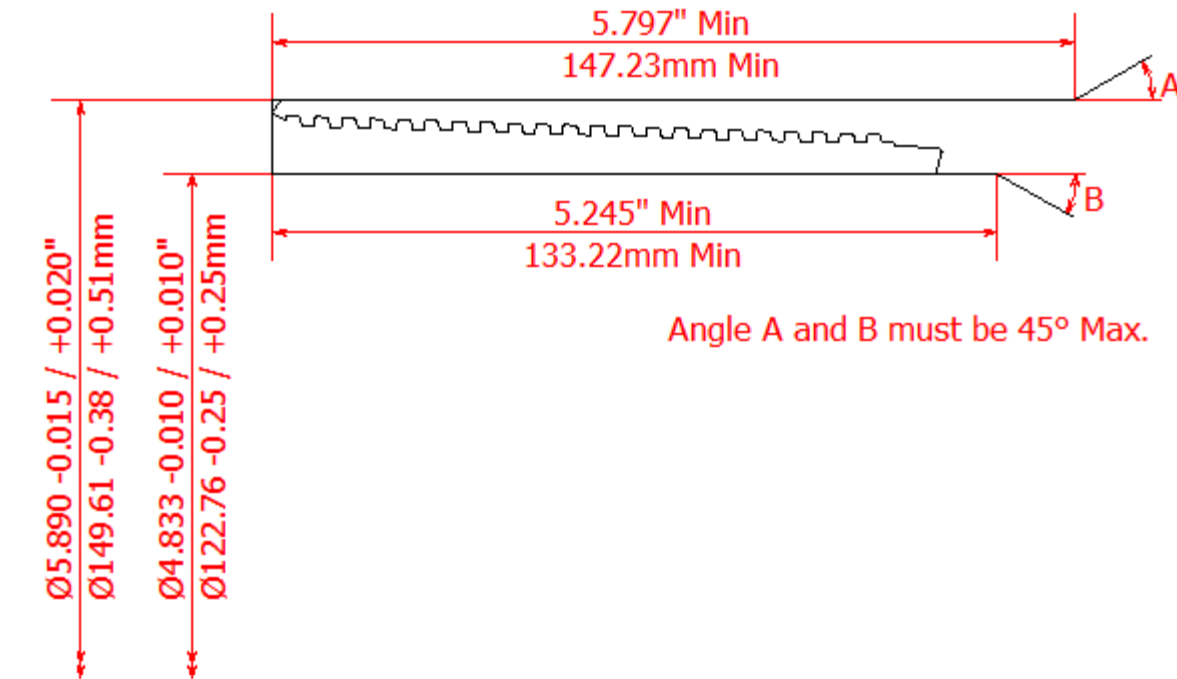

BLANKING DIMENSIONS FOR 5 1/2" x 26.0lb/ft (139.7mm x 12.09mm WT)

HSC COUPLING (REGULAR OD)

HSC COUPLING (SPECIAL CLEARANCE OD)

HSC PIN