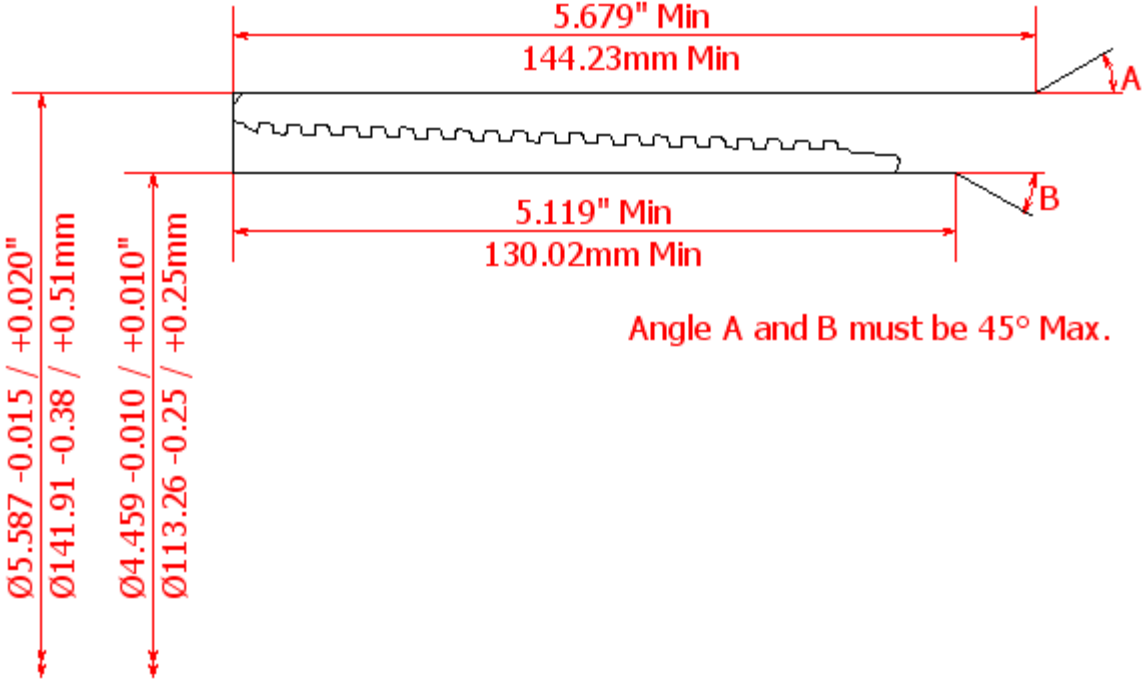

BLANKING DIMENSIONS FOR 5" x 13.0lb/ft (127.0mm x 6.43mm WT)

HSC COUPLING (REGULAR OD)

HSC COUPLING (SPECIAL CLEARANCE OD)

HSC PIN