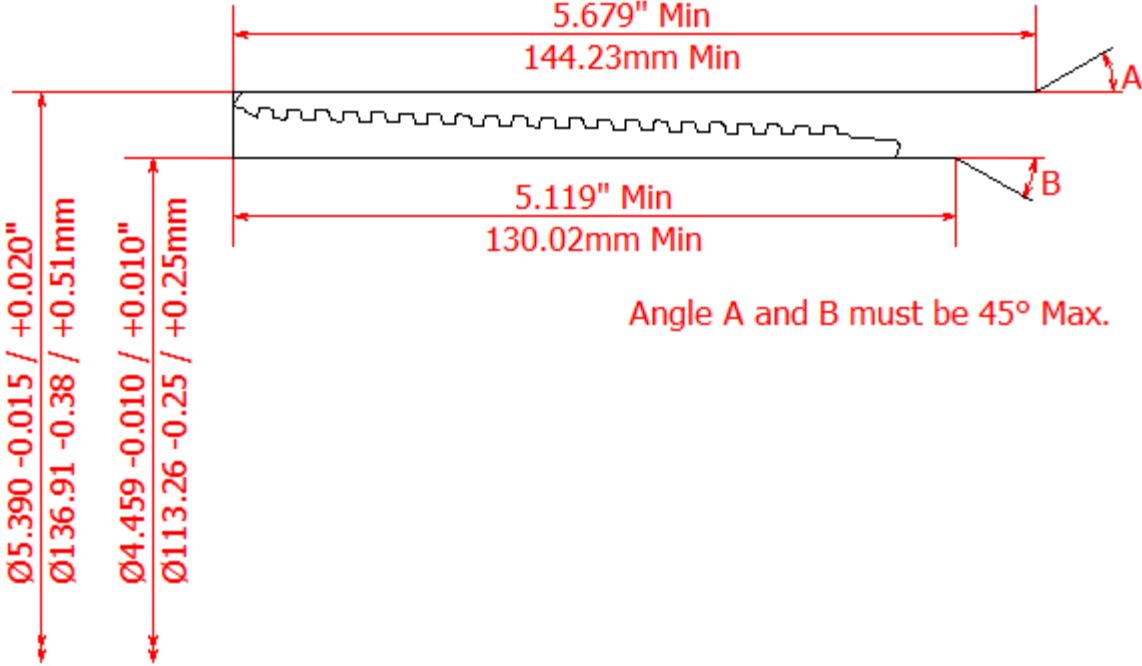

BLANKING DIMENSIONS FOR 5" x 13.0lb/ft (127.0mm x 6.43mm WT)

HSC COUPLING (REGULAR OD)

HSC COUPLING (SPECIAL CLEARANCE OD)

HSC PIN