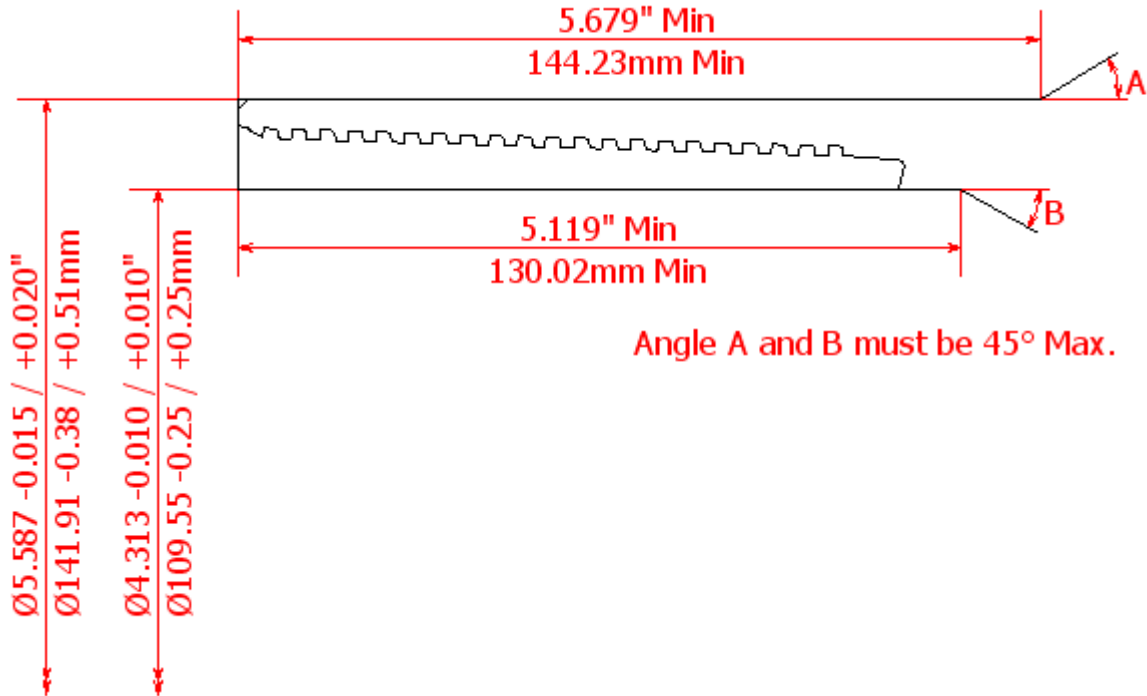

BLANKING DIMENSIONS FOR 5" x 20.3lb/ft (127.0mm x 10.36mm WT)

HSC COUPLING (REGULAR OD)

HSC COUPLING (SPECIAL CLEARANCE OD)

HSC PIN