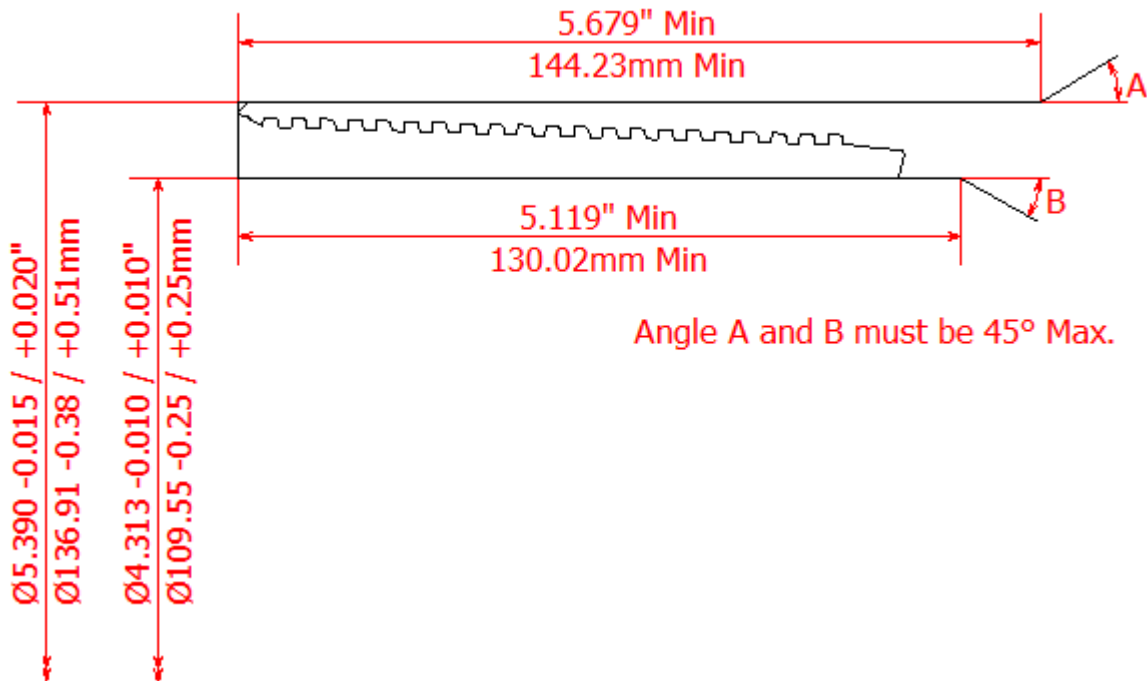

BLANKING DIMENSIONS FOR 5" x 20.3lb/ft (127.0mm x 10.36mm WT)

HSC COUPLING (REGULAR OD)

HSC COUPLING (SPECIAL CLEARANCE OD)

HSC PIN