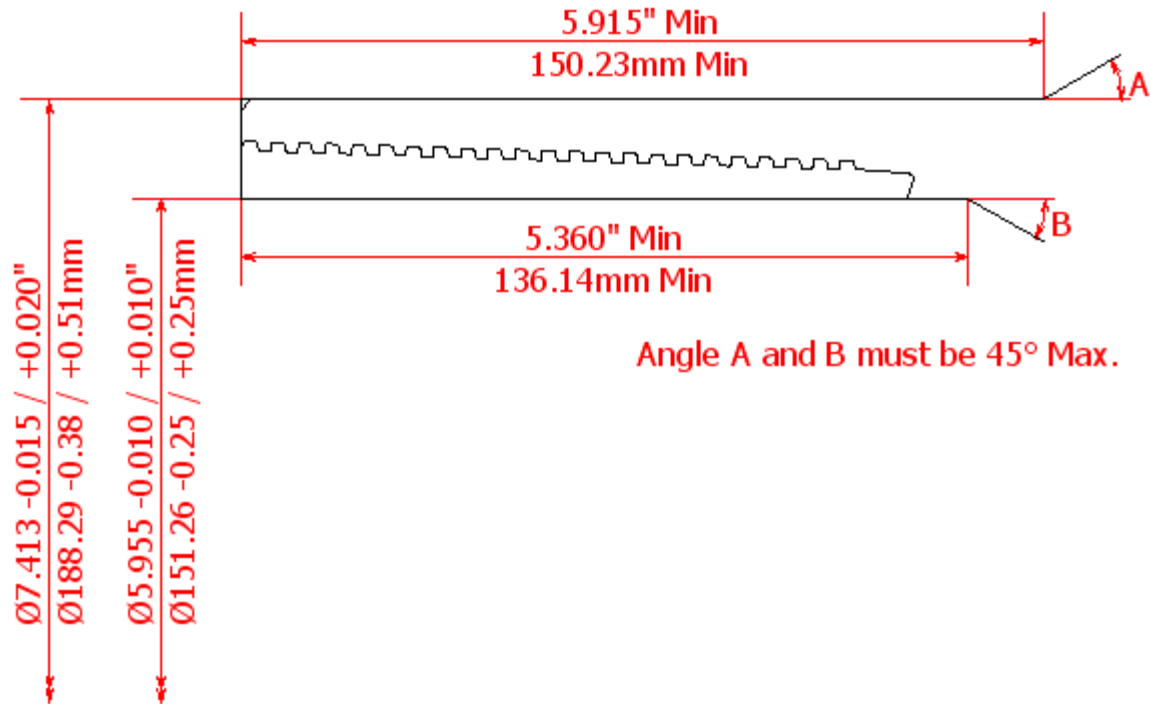

BLANKING DIMENSIONS FOR 6 5/8" x 28lb/ft (168.28mm x 10.59mm WT)

HSC COUPLING (REGULAR OD)

HSC COUPLING (SPECIAL CLEARANCE OD)

HSC PIN