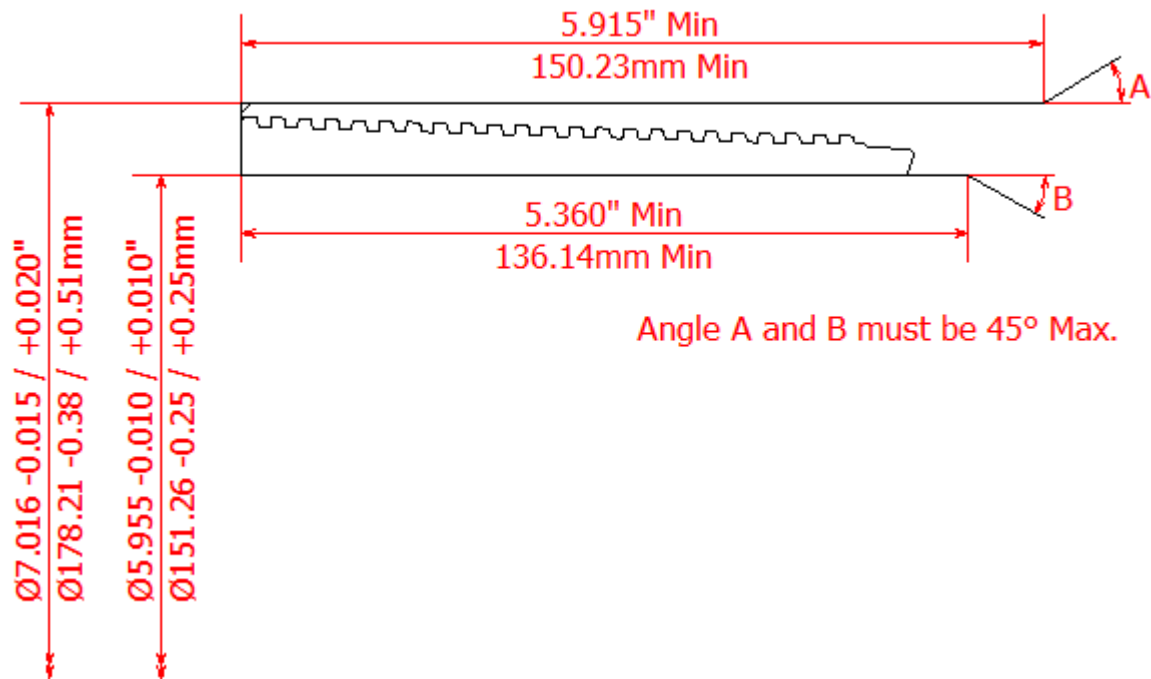

BLANKING DIMENSIONS FOR 6 5/8" x 28lb/ft (168.28mm x 10.59mm WT)

HSC COUPLING (REGULAR OD)

HSC COUPLING (SPECIAL CLEARANCE OD)

HSC PIN