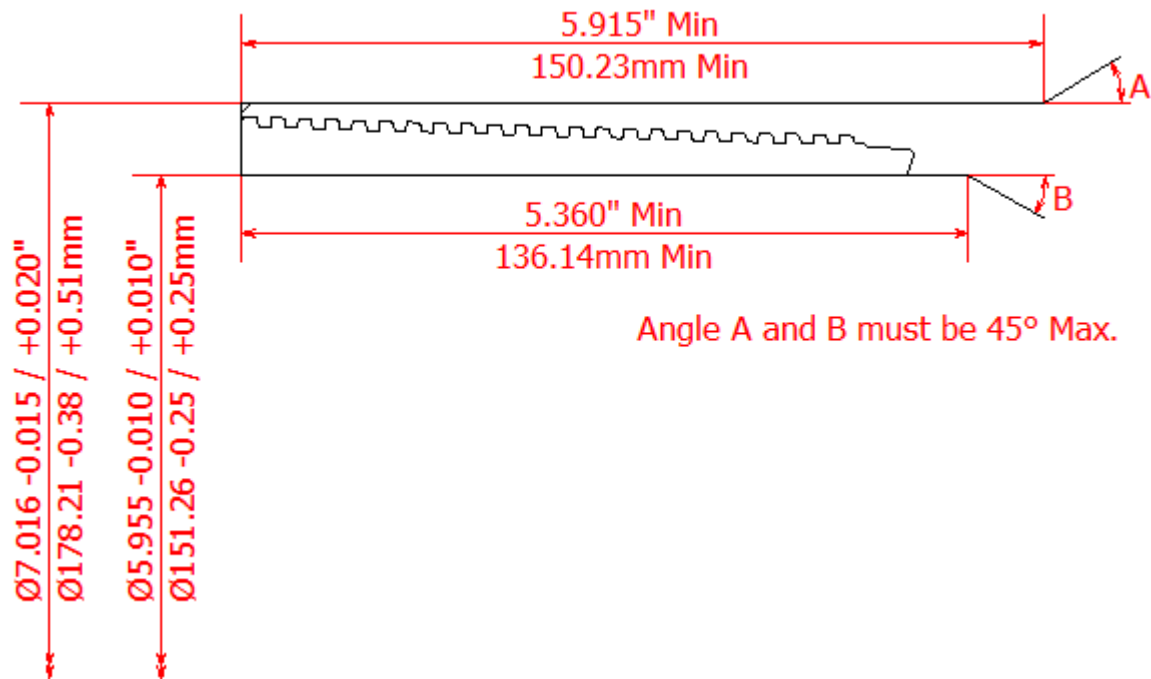

BLANKING DIMENSIONS FOR 6 5/8" x 35lb/ft (168.28mm x 13.34mm WT)

HSC COUPLING (REGULAR OD)

HSC COUPLING (SPECIAL CLEARANCE OD)

HSC PIN