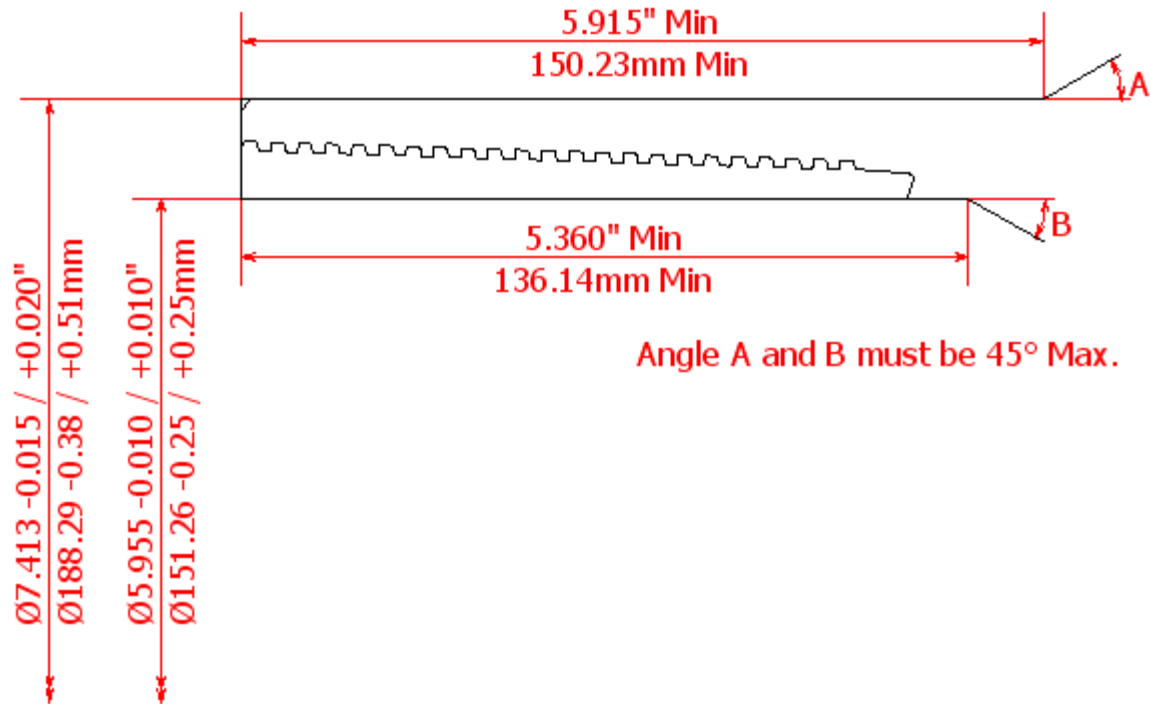

BLANKING DIMENSIONS FOR 6 5/8" x 35lb/ft (168.28mm x 13.34mm WT)

HSC COUPLING (REGULAR OD)

HSC COUPLING (SPECIAL CLEARANCE OD)

HSC PIN