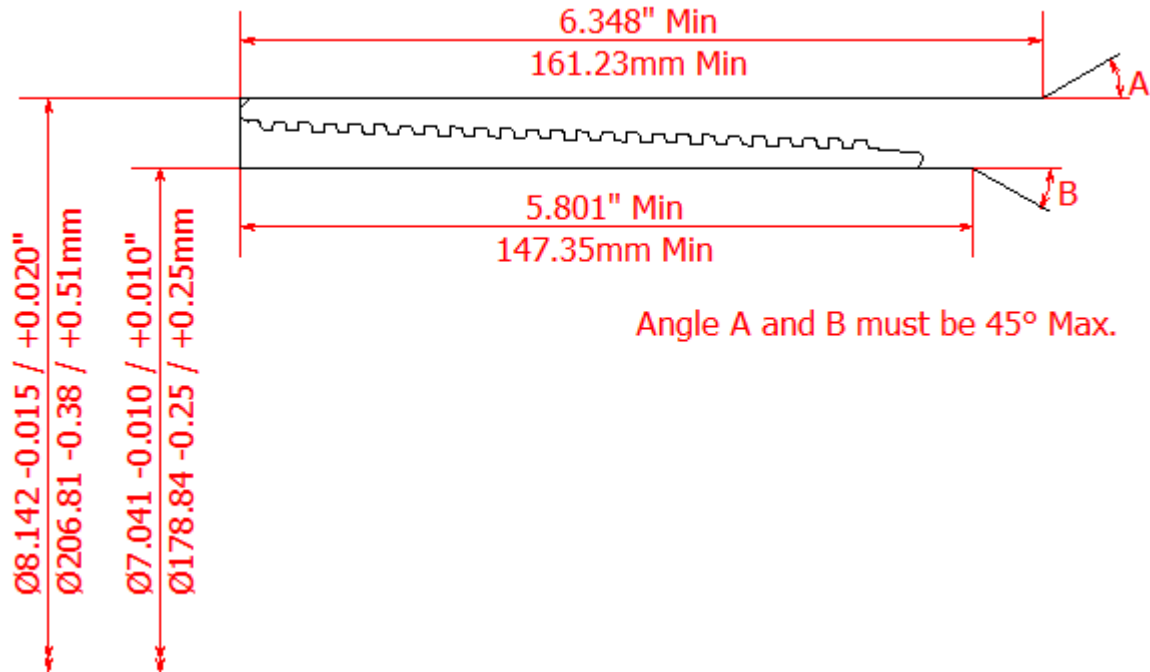

BLANKING DIMENSIONS FOR 7 5/8" x 26.4lb/ft (193.68mm x 8.33mm WT)

HSC COUPLING (REGULAR OD)

HSC COUPLING (SPECIAL CLEARANCE OD)

HSC PIN