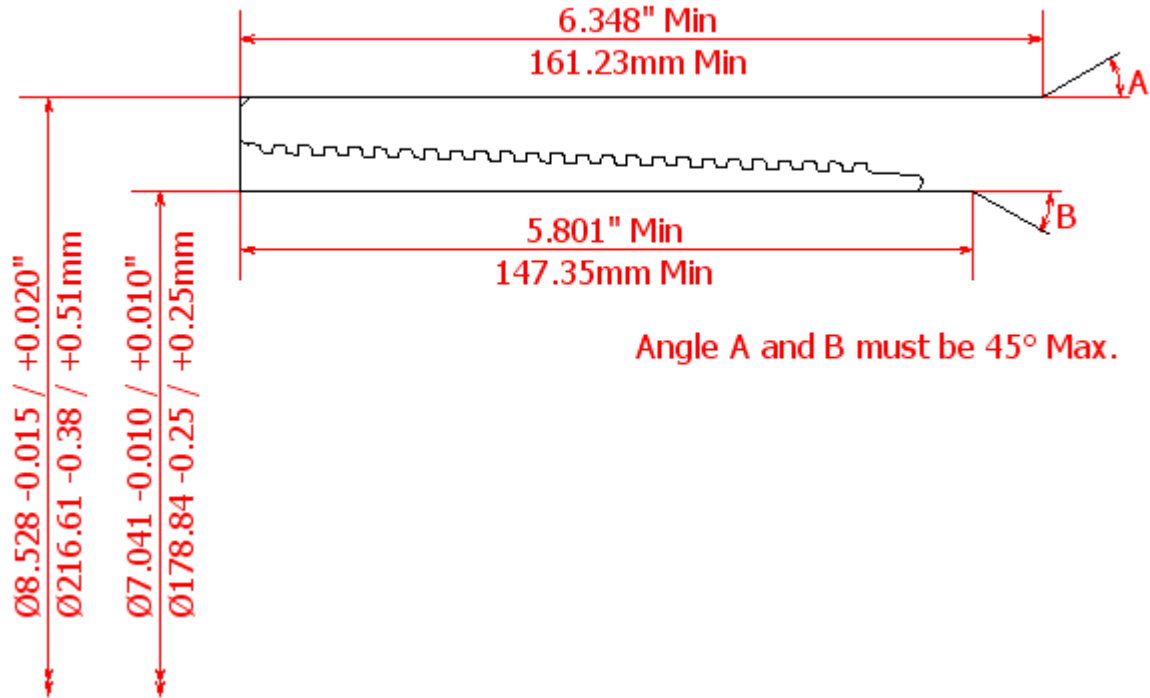

BLANKING DIMENSIONS FOR 7 5/8" x 26.4lb/ft (193.68mm x 8.33mm WT)

HSC COUPLING (REGULAR OD)

HSC COUPLING (SPECIAL CLEARANCE OD)

HSC PIN