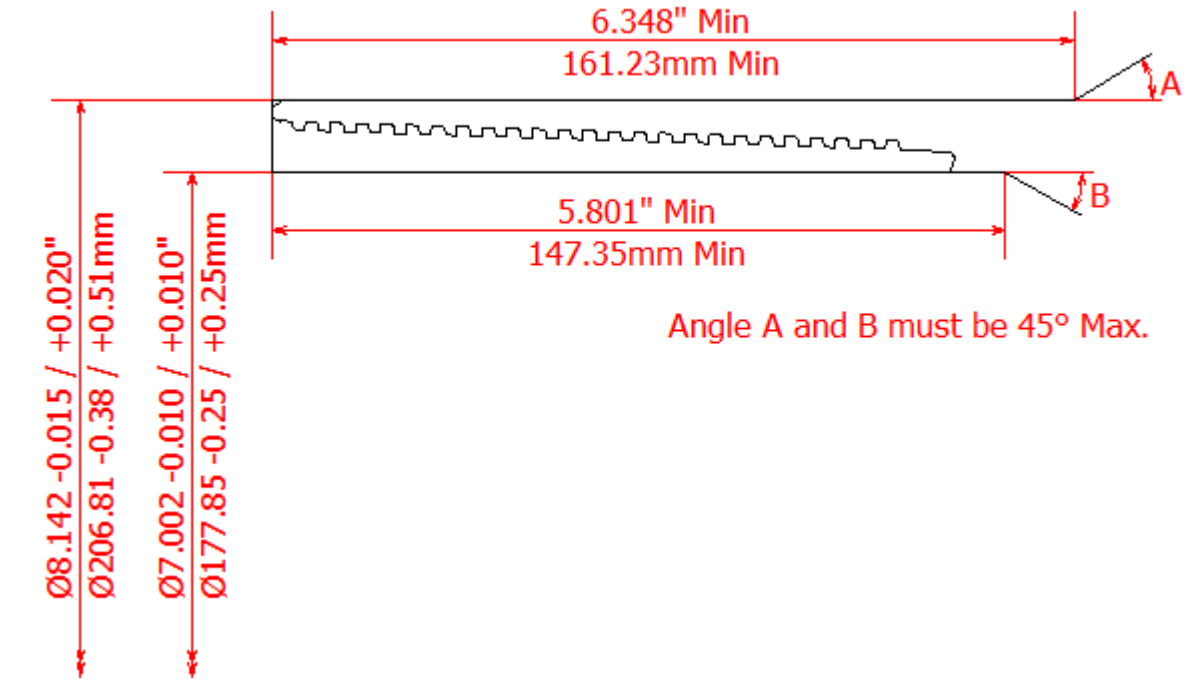

BLANKING DIMENSIONS FOR 7 5/8" x 29.7lb/ft (193.68mm x 9.52mm WT)

HSC COUPLING (REGULAR OD)

HSC COUPLING (SPECIAL CLEARANCE OD)

HSC PIN