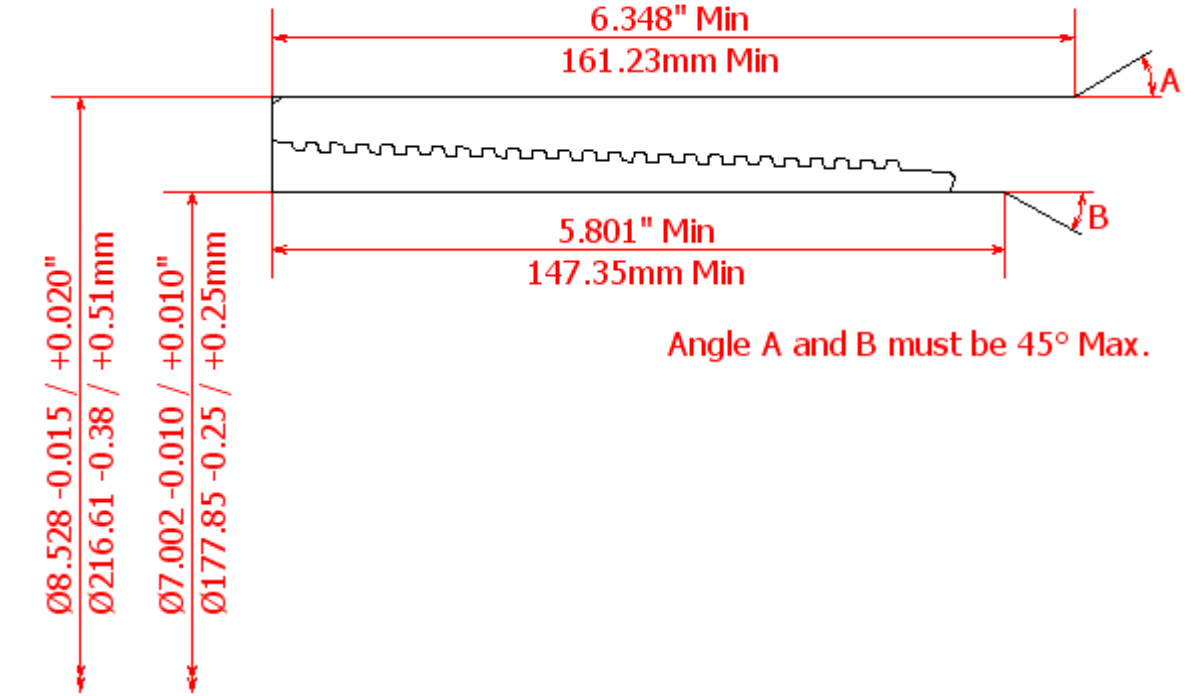

BLANKING DIMENSIONS FOR 7 5/8" x 29.7lb/ft (193.68mm x 9.52mm WT)

HSC COUPLING (REGULAR OD)

HSC COUPLING (SPECIAL CLEARANCE OD)

HSC PIN