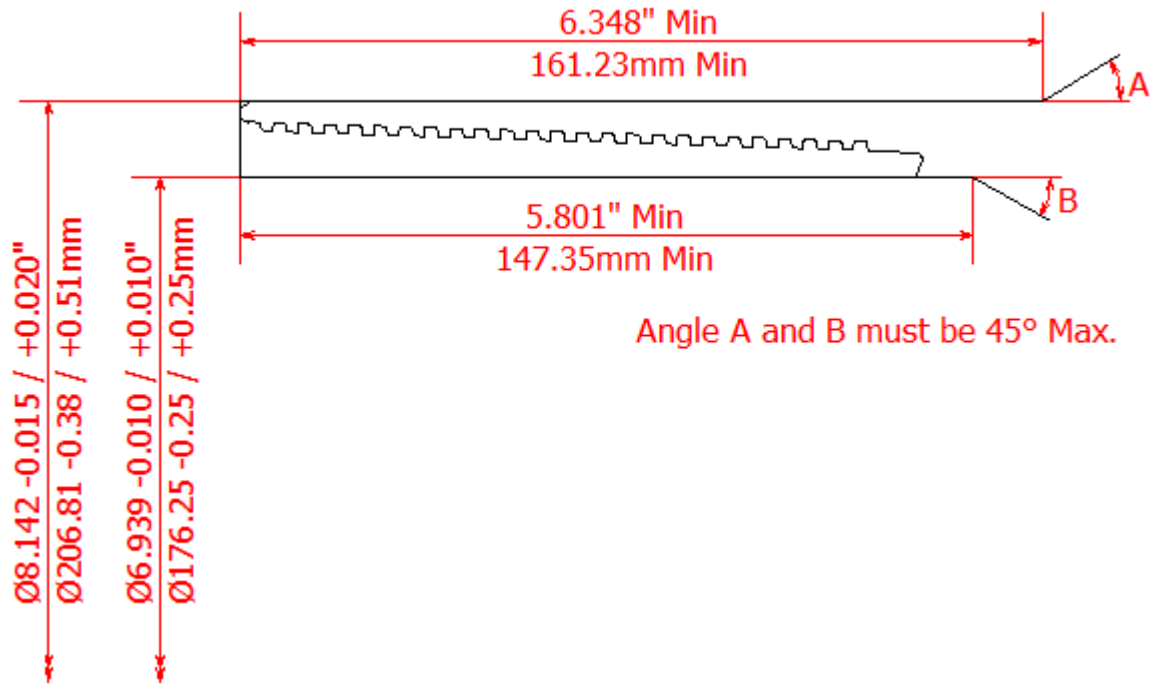

BLANKING DIMENSIONS FOR 7 5/8" x 33.7lb/ft (193.68mm x 10.92mm WT)

HSC COUPLING (REGULAR OD)

HSC COUPLING (SPECIAL CLEARANCE OD)

HSC PIN