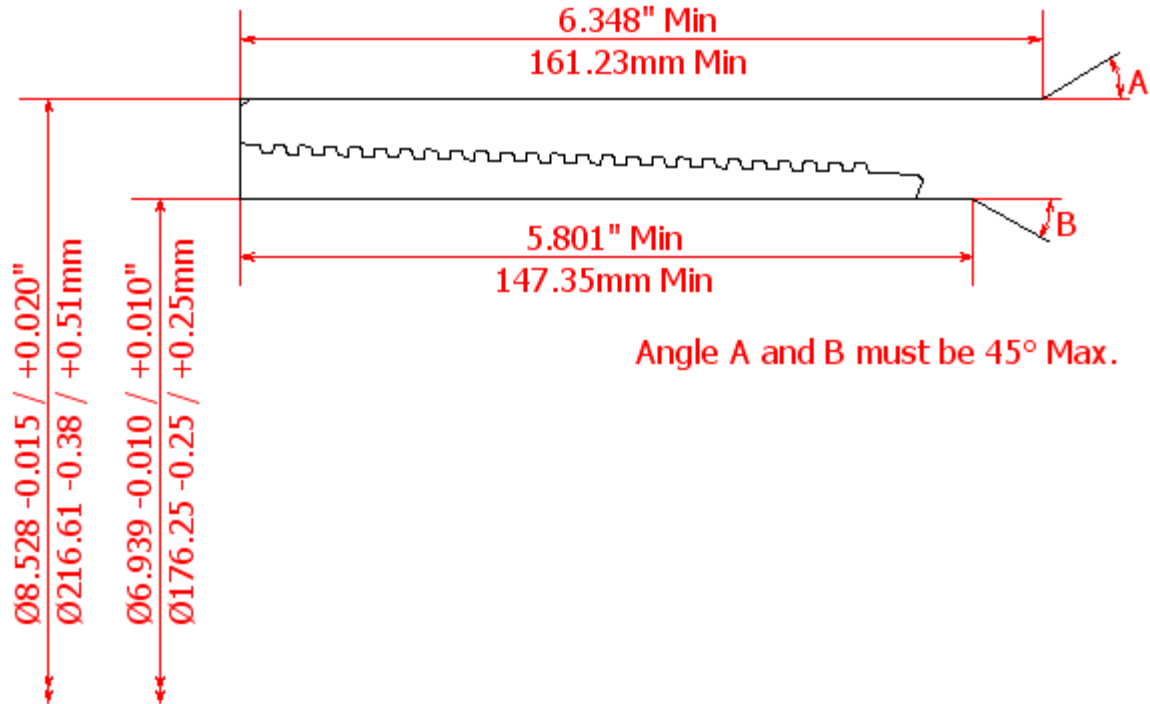

BLANKING DIMENSIONS FOR 7 5/8" x 33.7lb/ft (193.68mm x 10.92mm WT)

HSC COUPLING (REGULAR OD)

HSC COUPLING (SPECIAL CLEARANCE OD)

HSC PIN