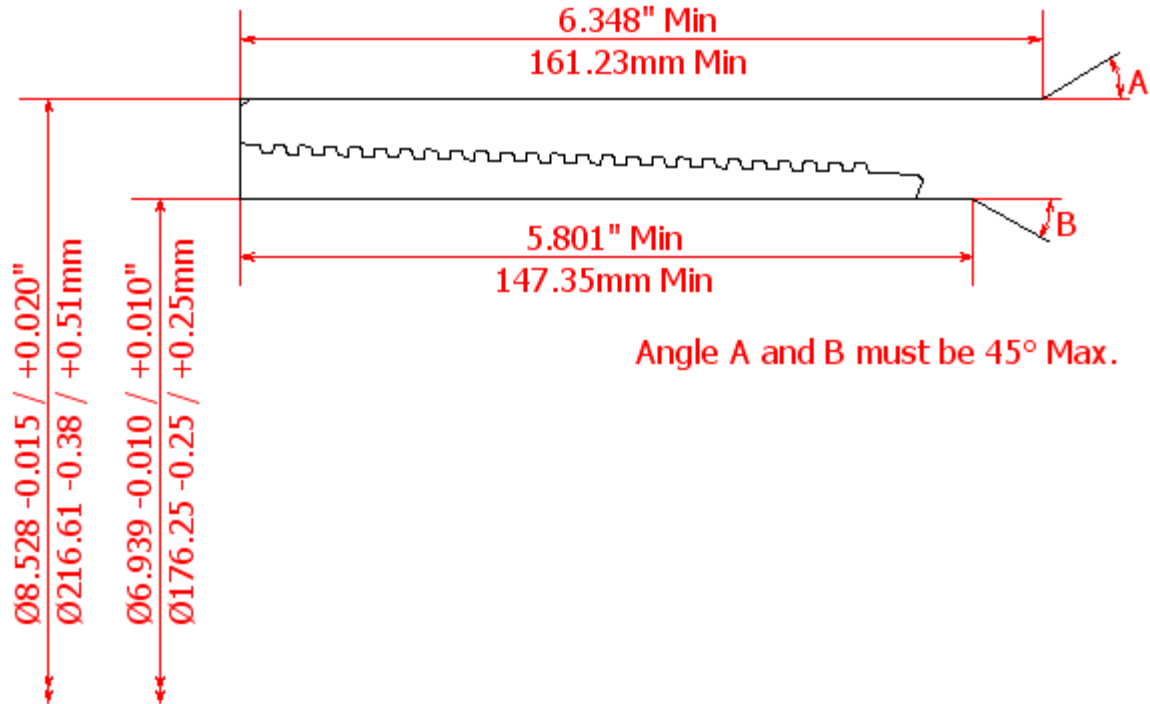

BLANKING DIMENSIONS FOR 7 5/8" x 47.1lb/ft (193.68mm x 15.88mm WT)

HSC COUPLING (REGULAR OD)

HSC COUPLING (SPECIAL CLEARANCE OD)

HSC PIN