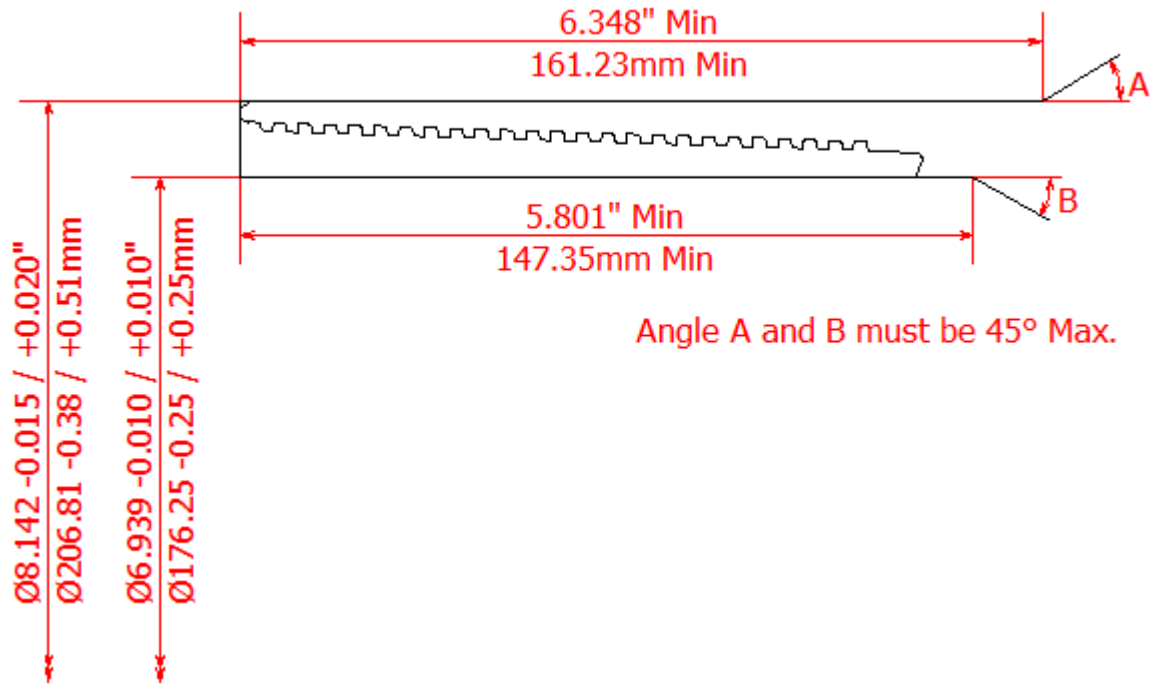

BLANKING DIMENSIONS FOR 7 5/8" x 47.1lb/ft (193.68mm x 15.88mm WT)

HSC COUPLING (REGULAR OD)

HSC COUPLING (SPECIAL CLEARANCE OD)

HSC PIN