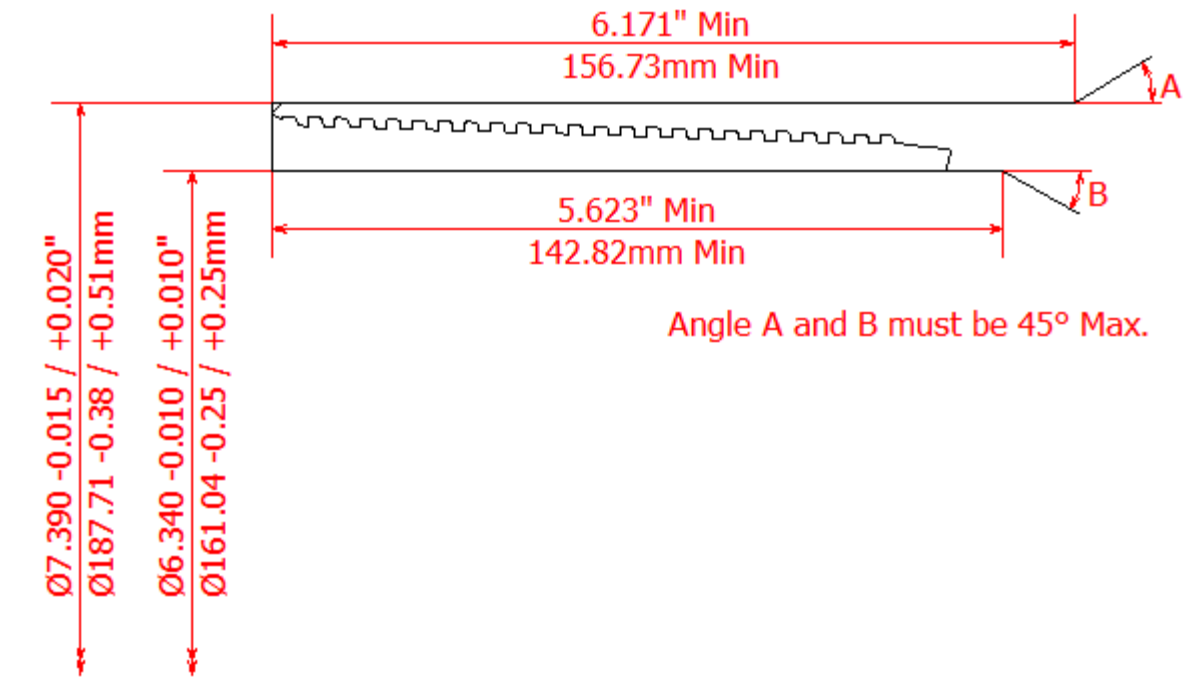

BLANKING DIMENSIONS FOR 7" x 35lb/ft (177.8mm x 12.65mm WT)

HSC COUPLING (REGULAR OD)

HSC COUPLING (SPECIAL CLEARANCE OD)

HSC PIN