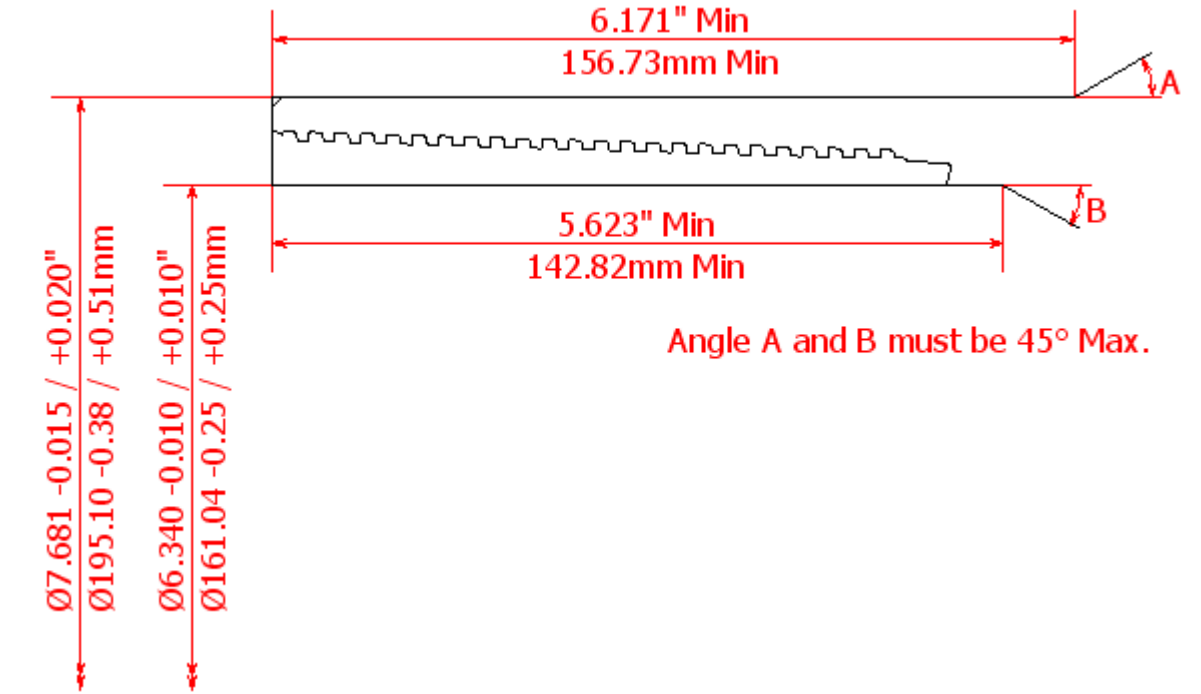

BLANKING DIMENSIONS FOR 7" x 35lb/ft (177.8mm x 12.65mm WT)

HSC COUPLING (REGULAR OD)

HSC COUPLING (SPECIAL CLEARANCE OD)

HSC PIN