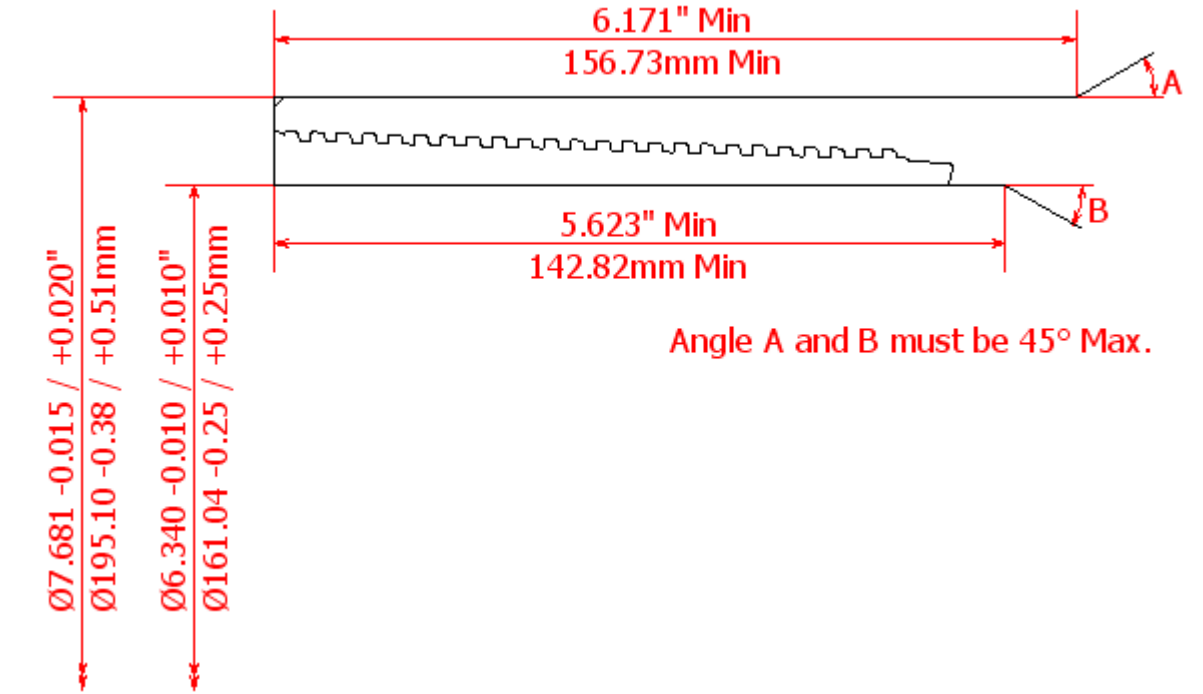

BLANKING DIMENSIONS FOR 7" x 41lb/ft (177.8mm x 14.99mm WT)

HSC COUPLING (REGULAR OD)

HSC COUPLING (SPECIAL CLEARANCE OD)

HSC PIN