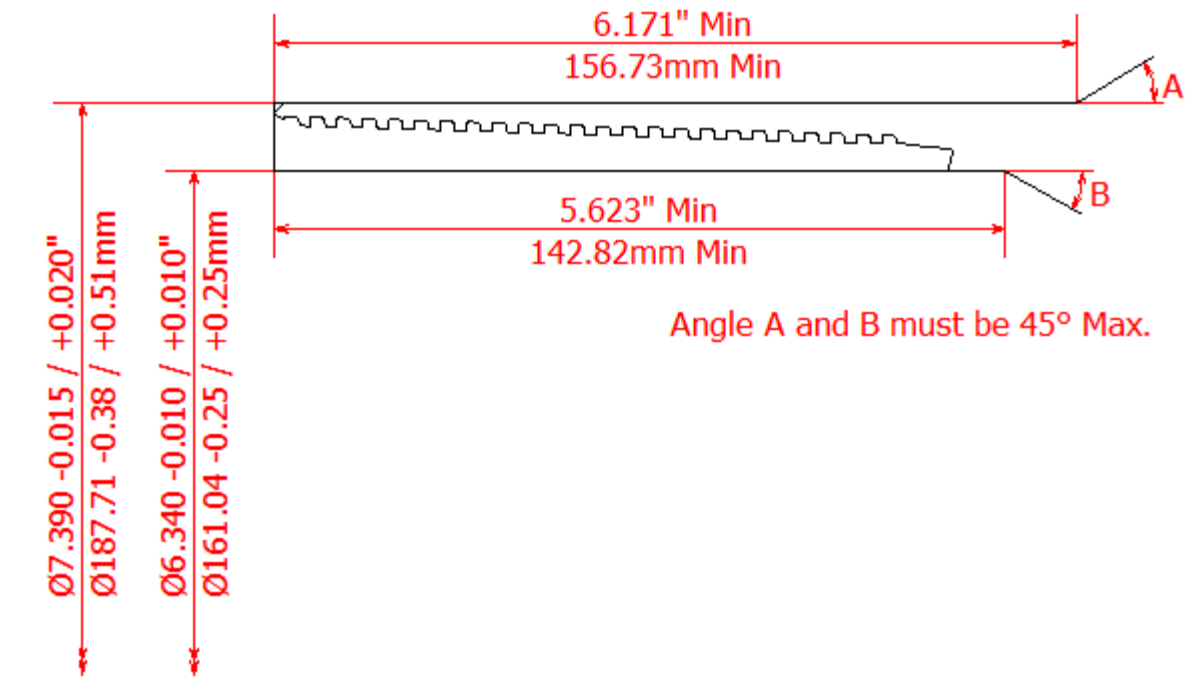

BLANKING DIMENSIONS FOR 7" x 41lb/ft (177.8mm x 14.99mm WT)

HSC COUPLING (REGULAR OD)

HSC COUPLING (SPECIAL CLEARANCE OD)

HSC PIN