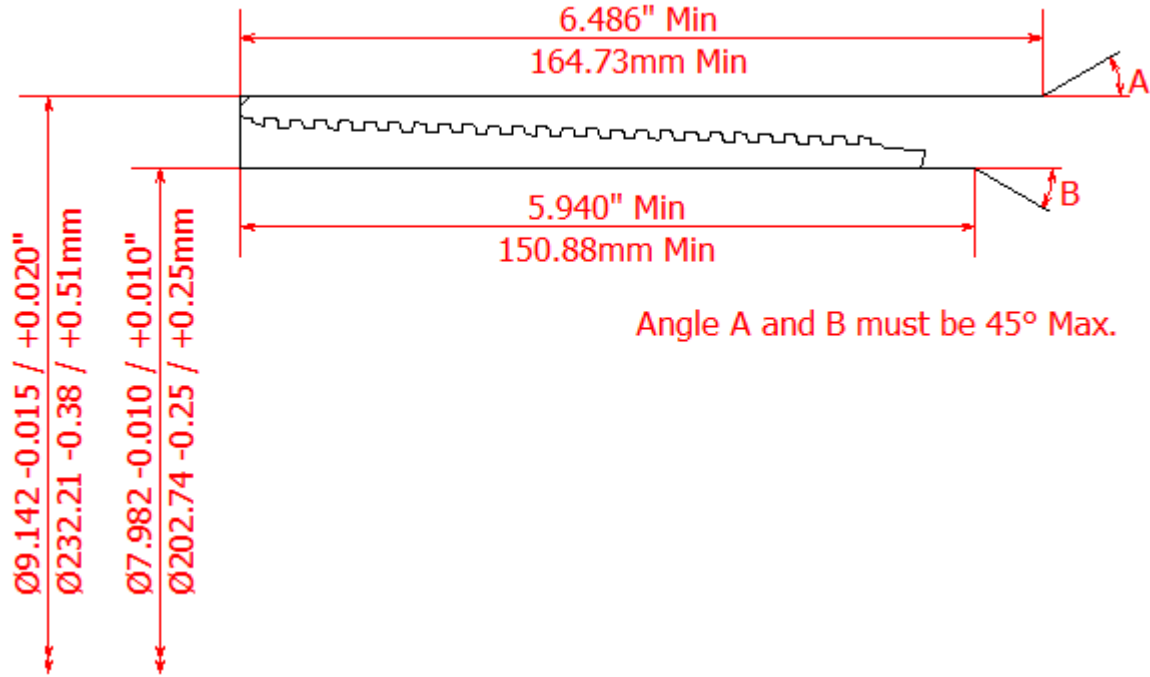

BLANKING DIMENSIONS FOR 8 5/8" x 36lb/ft (219.08mm x 10.16mm WT)

HSC COUPLING (REGULAR OD)

HSC COUPLING (SPECIAL CLEARANCE OD)

HSC PIN