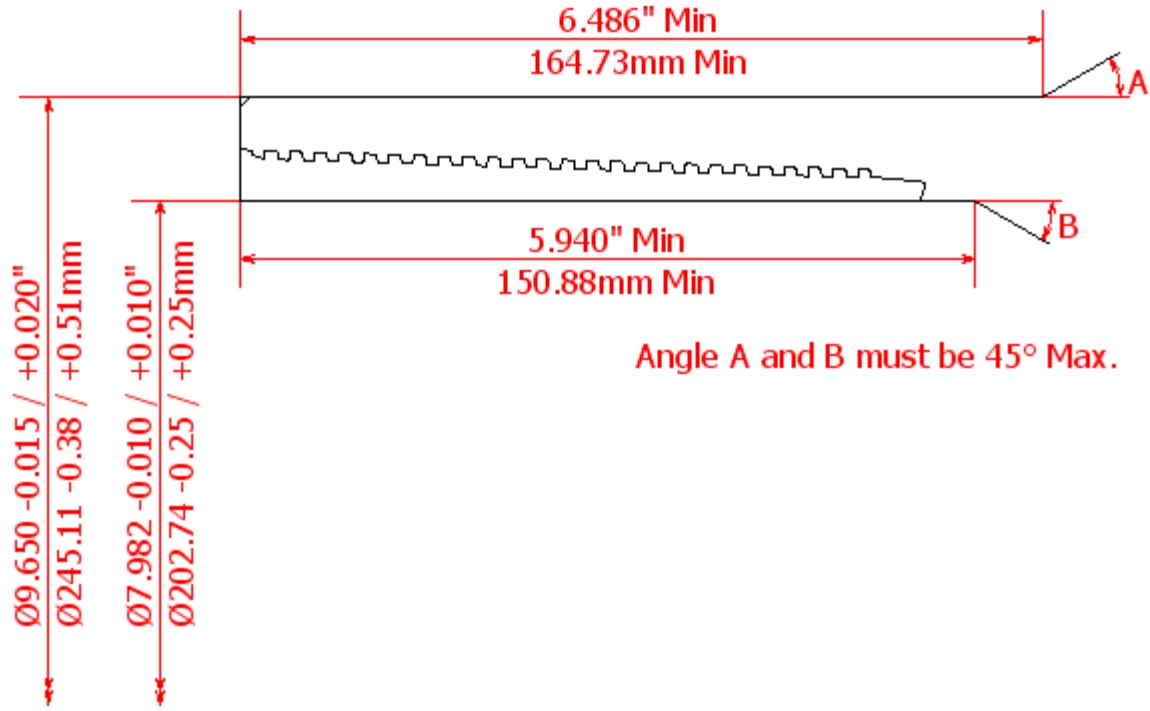

BLANKING DIMENSIONS FOR 8 5/8" x 36lb/ft (219.08mm x 10.16mm WT)

HSC COUPLING (REGULAR OD)

HSC COUPLING (SPECIAL CLEARANCE OD)

HSC PIN