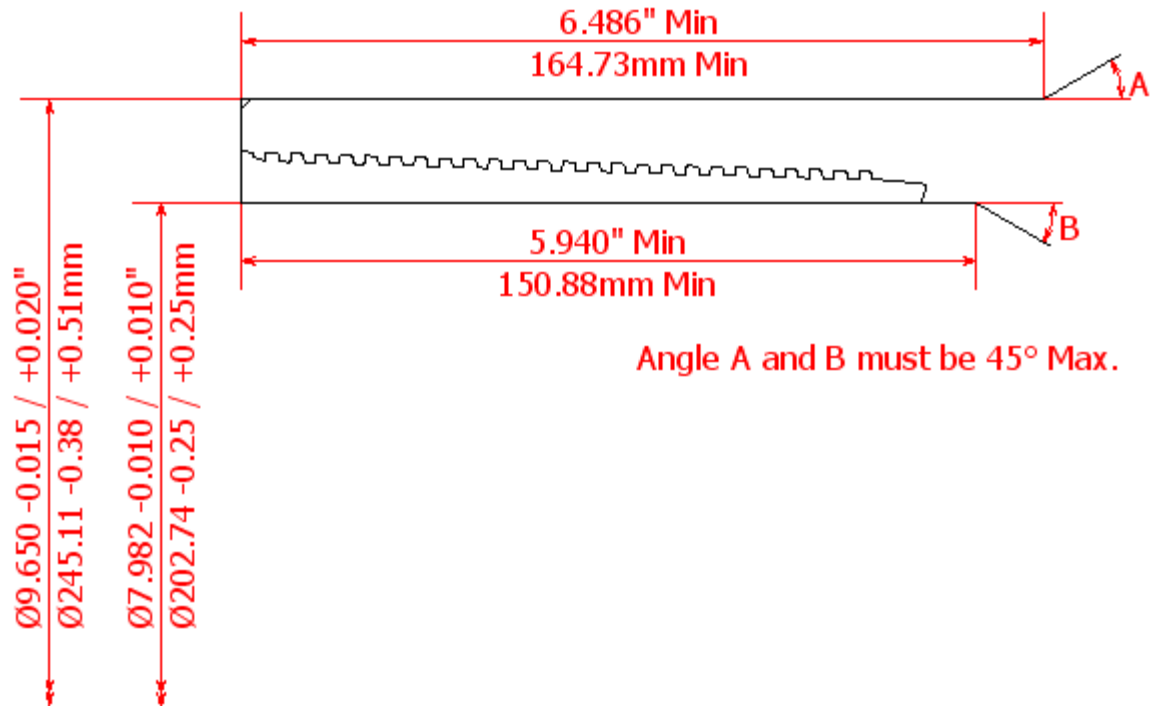

BLANKING DIMENSIONS FOR 8 5/8" x 40lb/ft (219.08mm x 11.43mm WT)

HSC COUPLING (REGULAR OD)

HSC COUPLING (SPECIAL CLEARANCE OD)

HSC PIN