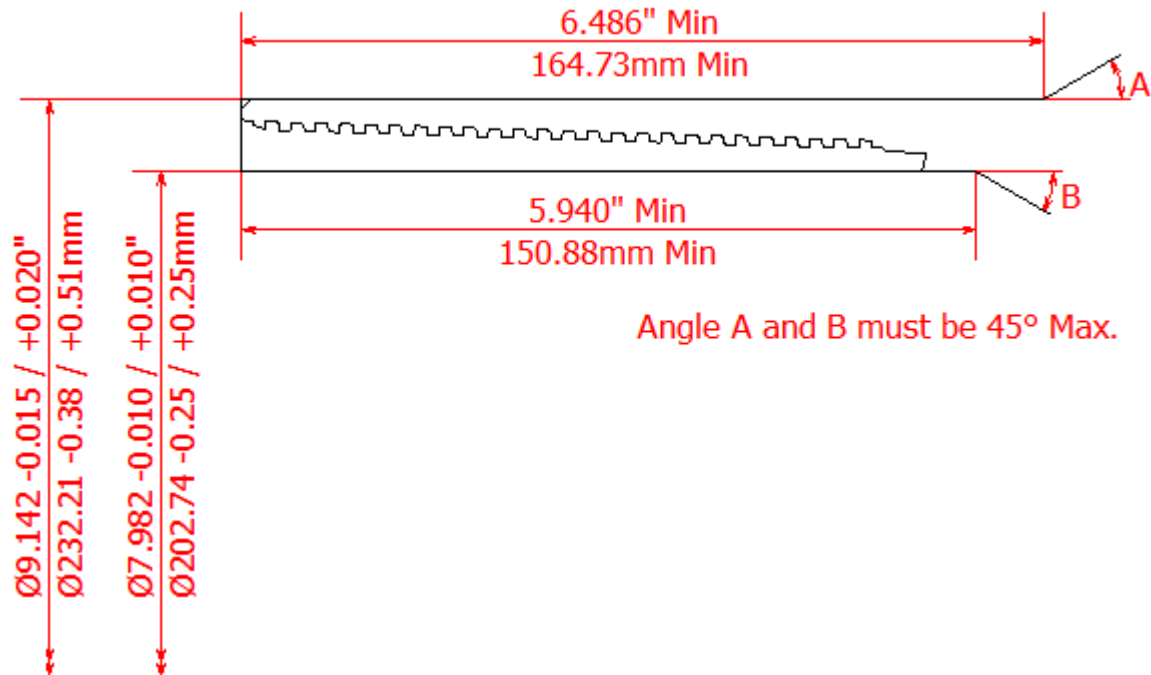

BLANKING DIMENSIONS FOR 8 5/8" x 40lb/ft (219.08mm x 11.43mm WT)

HSC COUPLING (REGULAR OD)

HSC COUPLING (SPECIAL CLEARANCE OD)

HSC PIN