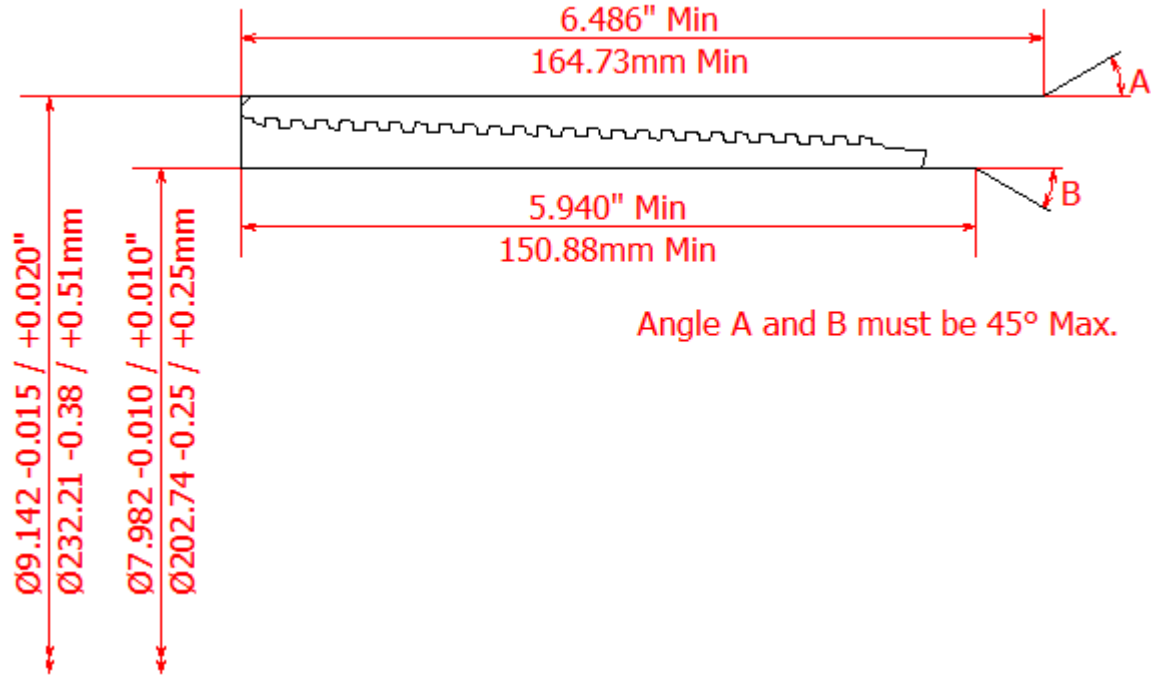

BLANKING DIMENSIONS FOR 8 5/8" x 49lb/ft (219.08mm x 14.15mm WT)

HSC COUPLING (REGULAR OD)

HSC COUPLING (SPECIAL CLEARANCE OD)

HSC PIN