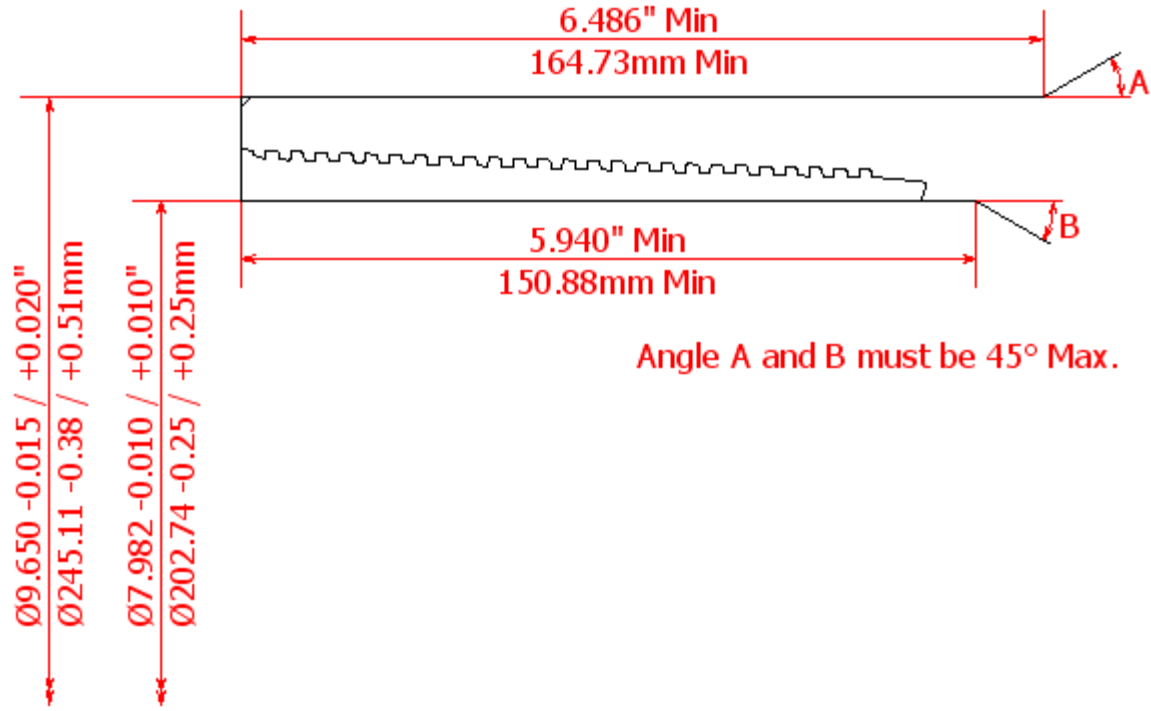

BLANKING DIMENSIONS FOR 8 5/8" x 49lb/ft (219.08mm x 14.15mm WT)

HSC COUPLING (REGULAR OD)

HSC COUPLING (SPECIAL CLEARANCE OD)

HSC PIN