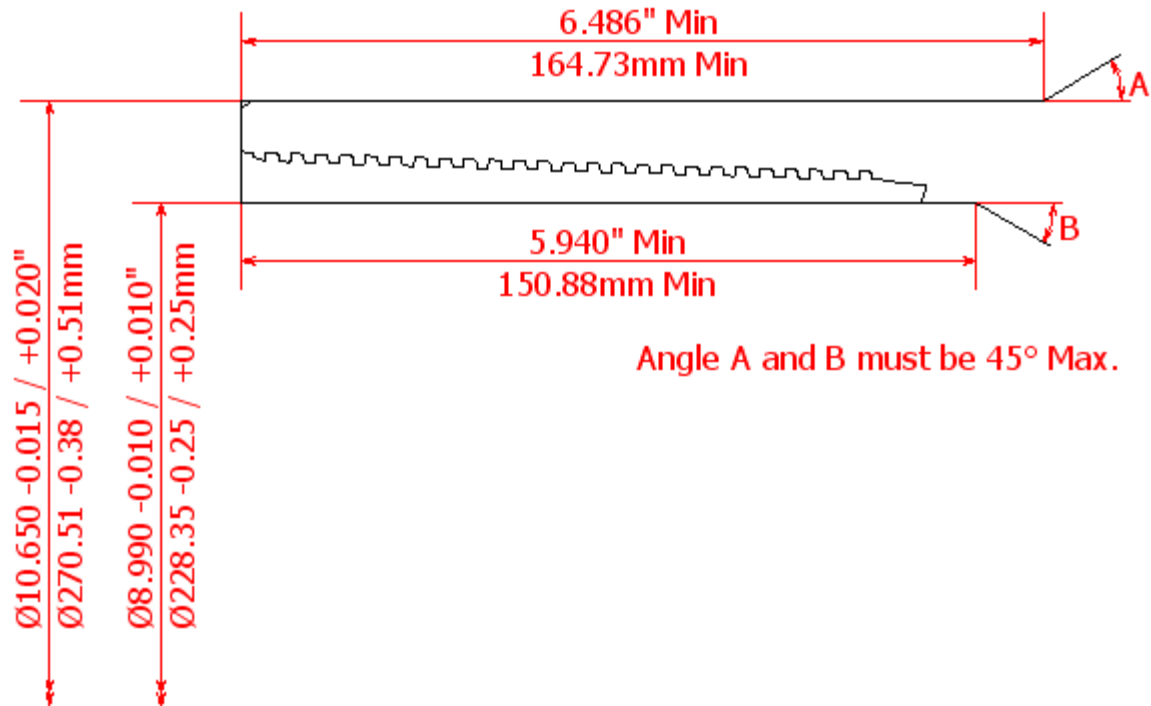

BLANKING DIMENSIONS FOR 9 5/8" x 40lb/ft (244.48mm x 10.03mm WT)

HSC COUPLING (REGULAR OD)

HSC COUPLING (SPECIAL CLEARANCE OD)

HSC PIN