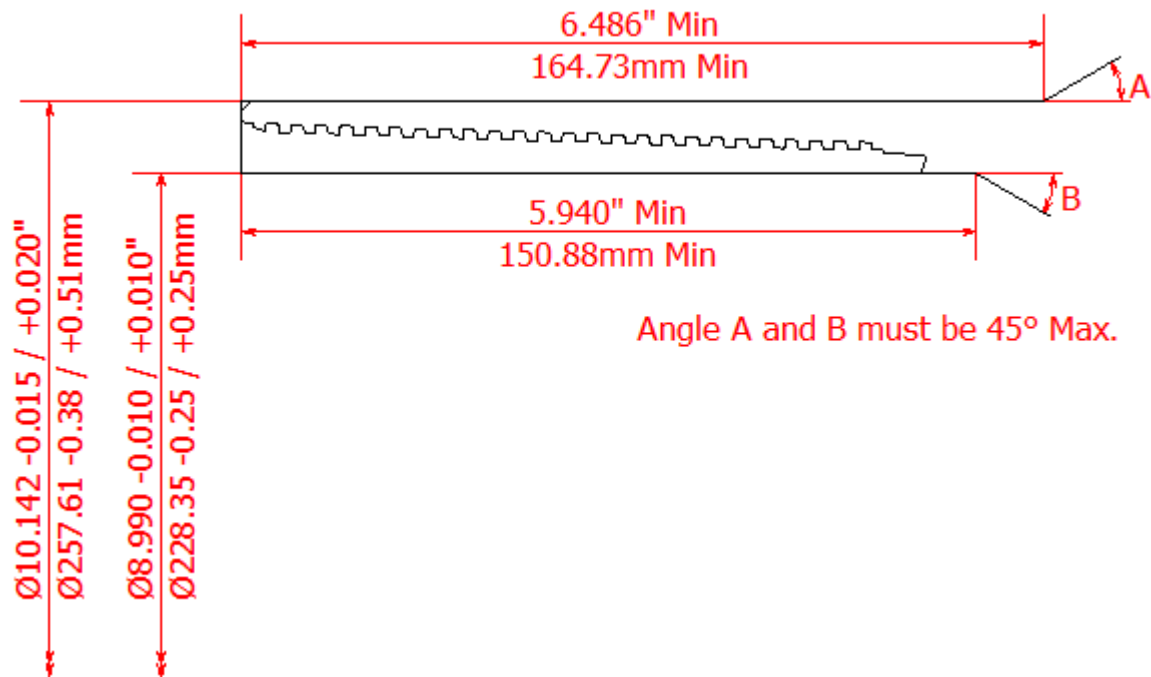

BLANKING DIMENSIONS FOR 9 5/8" x 40lb/ft (244.48mm x 10.03mm WT)

HSC COUPLING (REGULAR OD)

HSC COUPLING (SPECIAL CLEARANCE OD)

HSC PIN