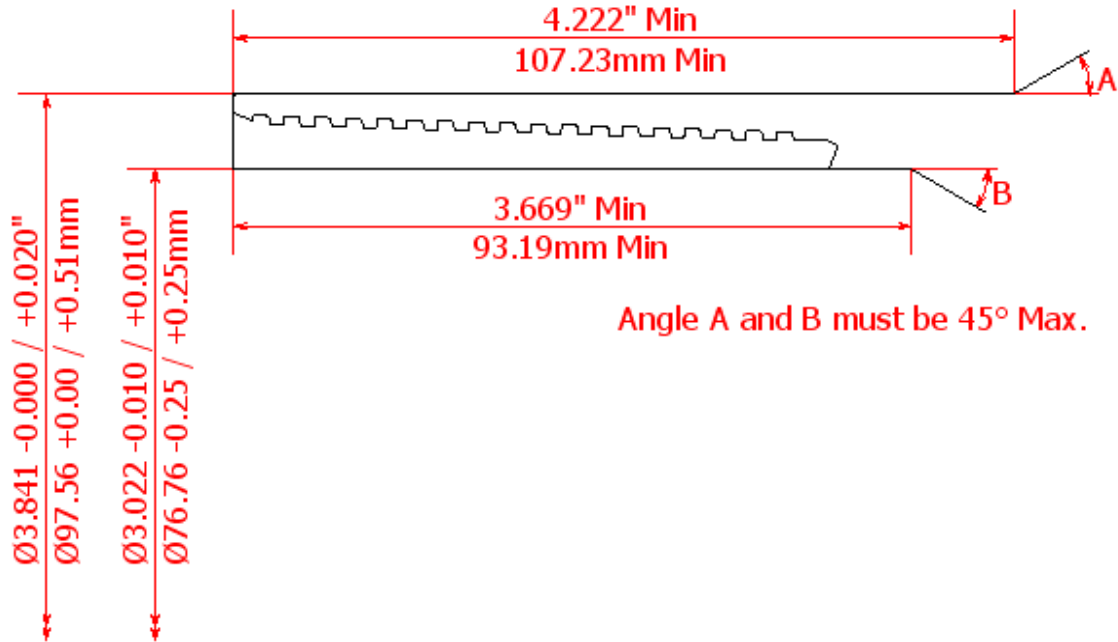

BLANKING DIMENSIONS FOR 3 1/2" x 7.7lb/ft (88.9mm x 5.49mm WT)

HSC COUPLING (REGULAR OD)

HSC PIN