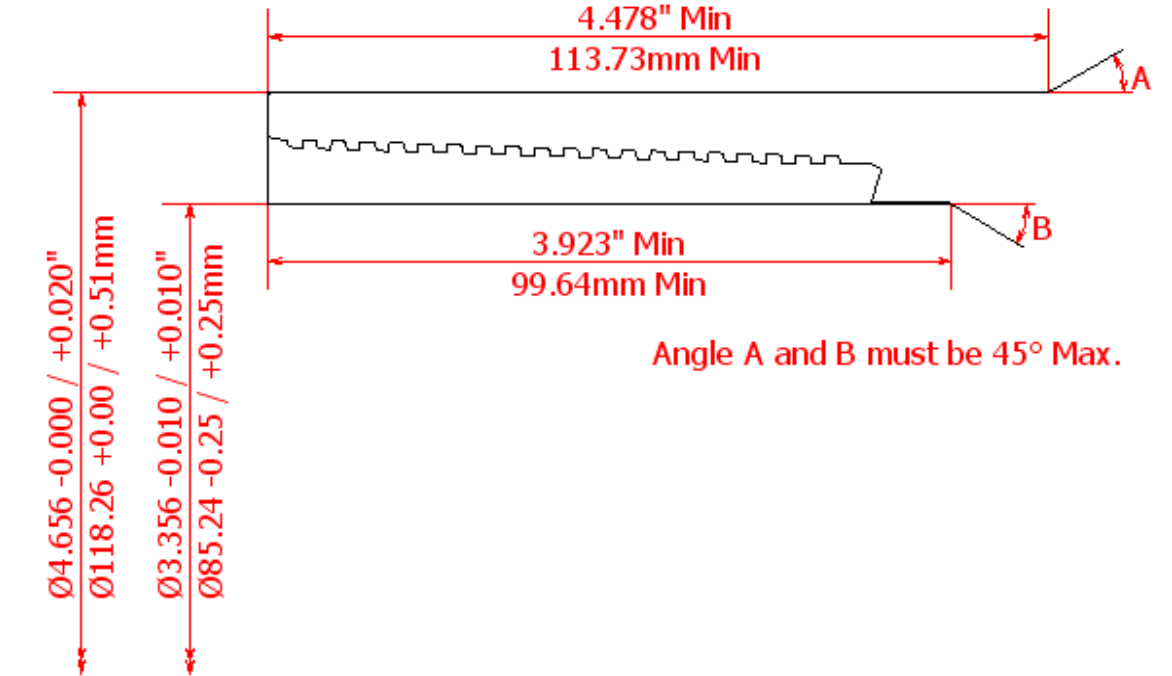

BLANKING DIMENSIONS FOR 4" x 16.5lb/ft (101.6mm x 10.92mm WT)

HSC COUPLING (REGULAR OD)

HSC PIN